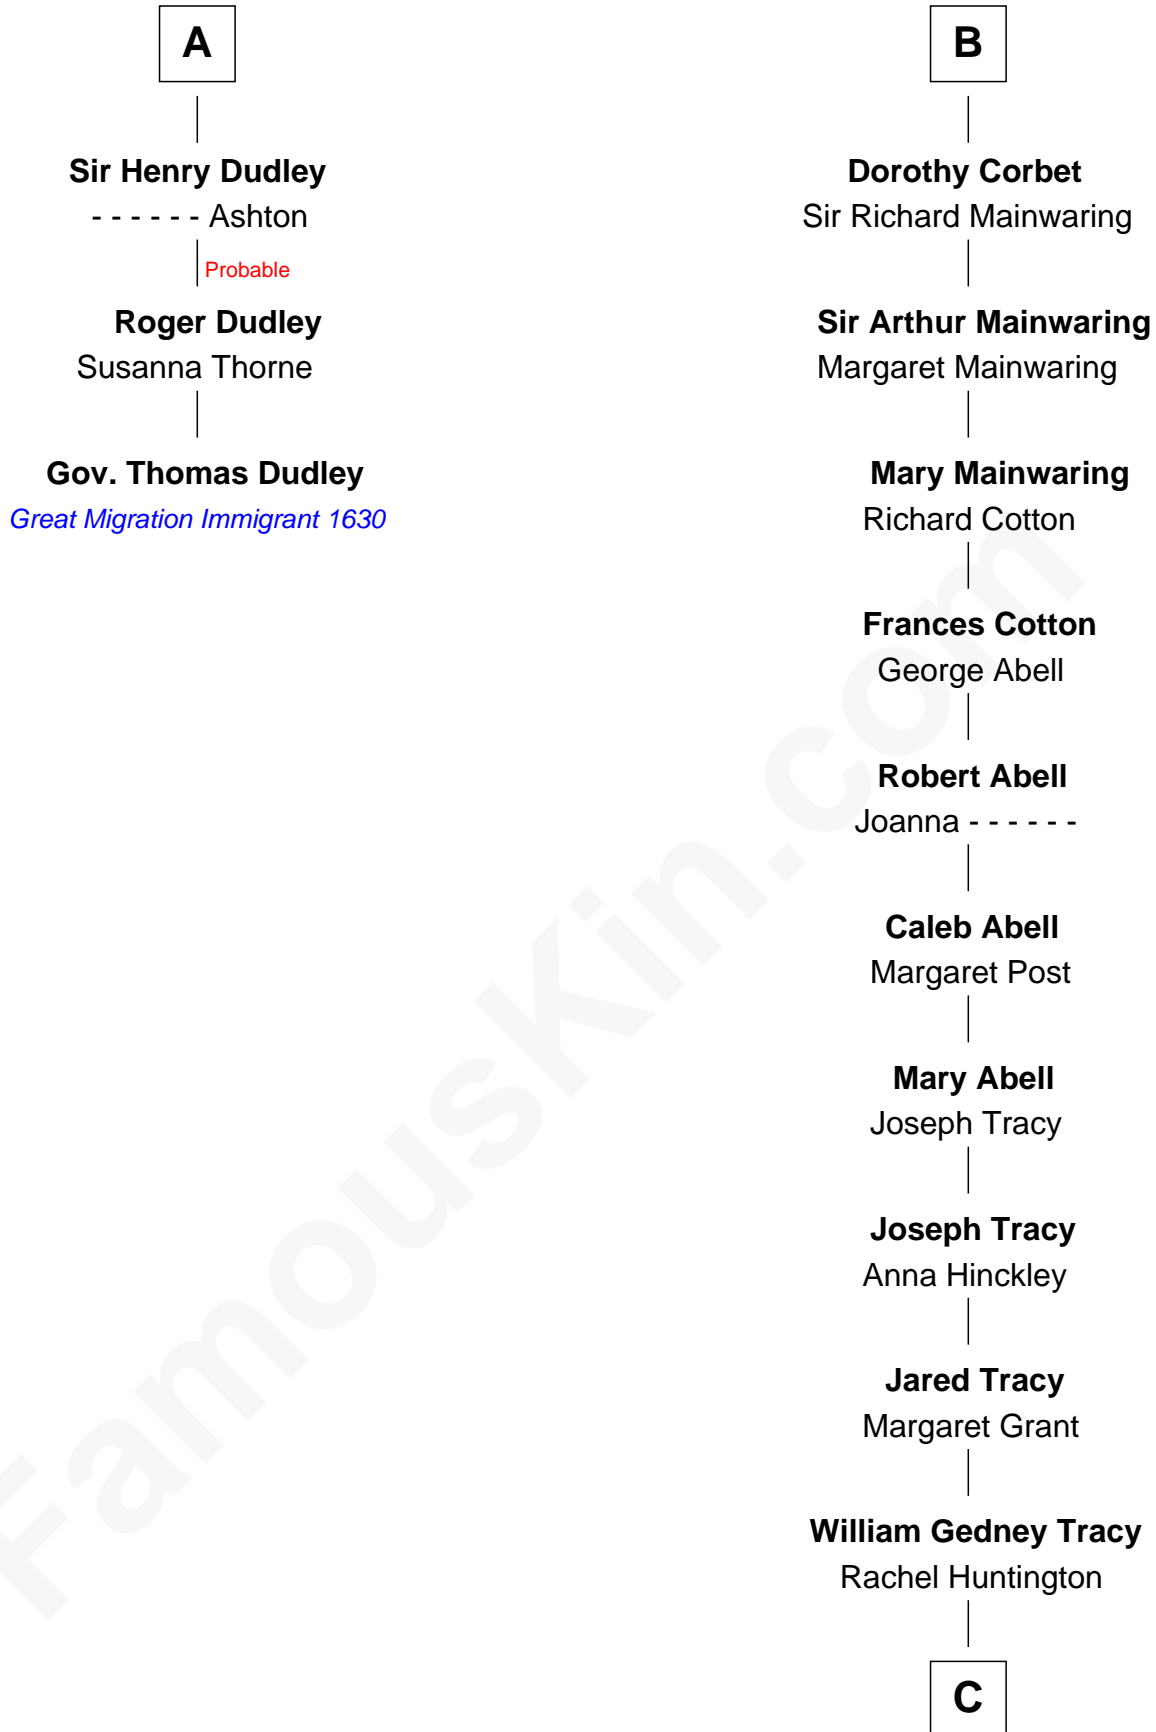

## Relationship Chart of

### Gov. Thomas Dudley

(1576 - 1653) Great Migration Immigrant 1630

9th cousin 10 times removed of

**J.P. Morgan, Jr.**

American Banker and Philanthropist

**C**

**Charles F. Tracy**

Louisa Kirkland

**Frances Louisa Tracy**

John Pierpont Morgan

**J.P. Morgan, Jr.**

*American Banker and Philanthropist*

FamousKin.com