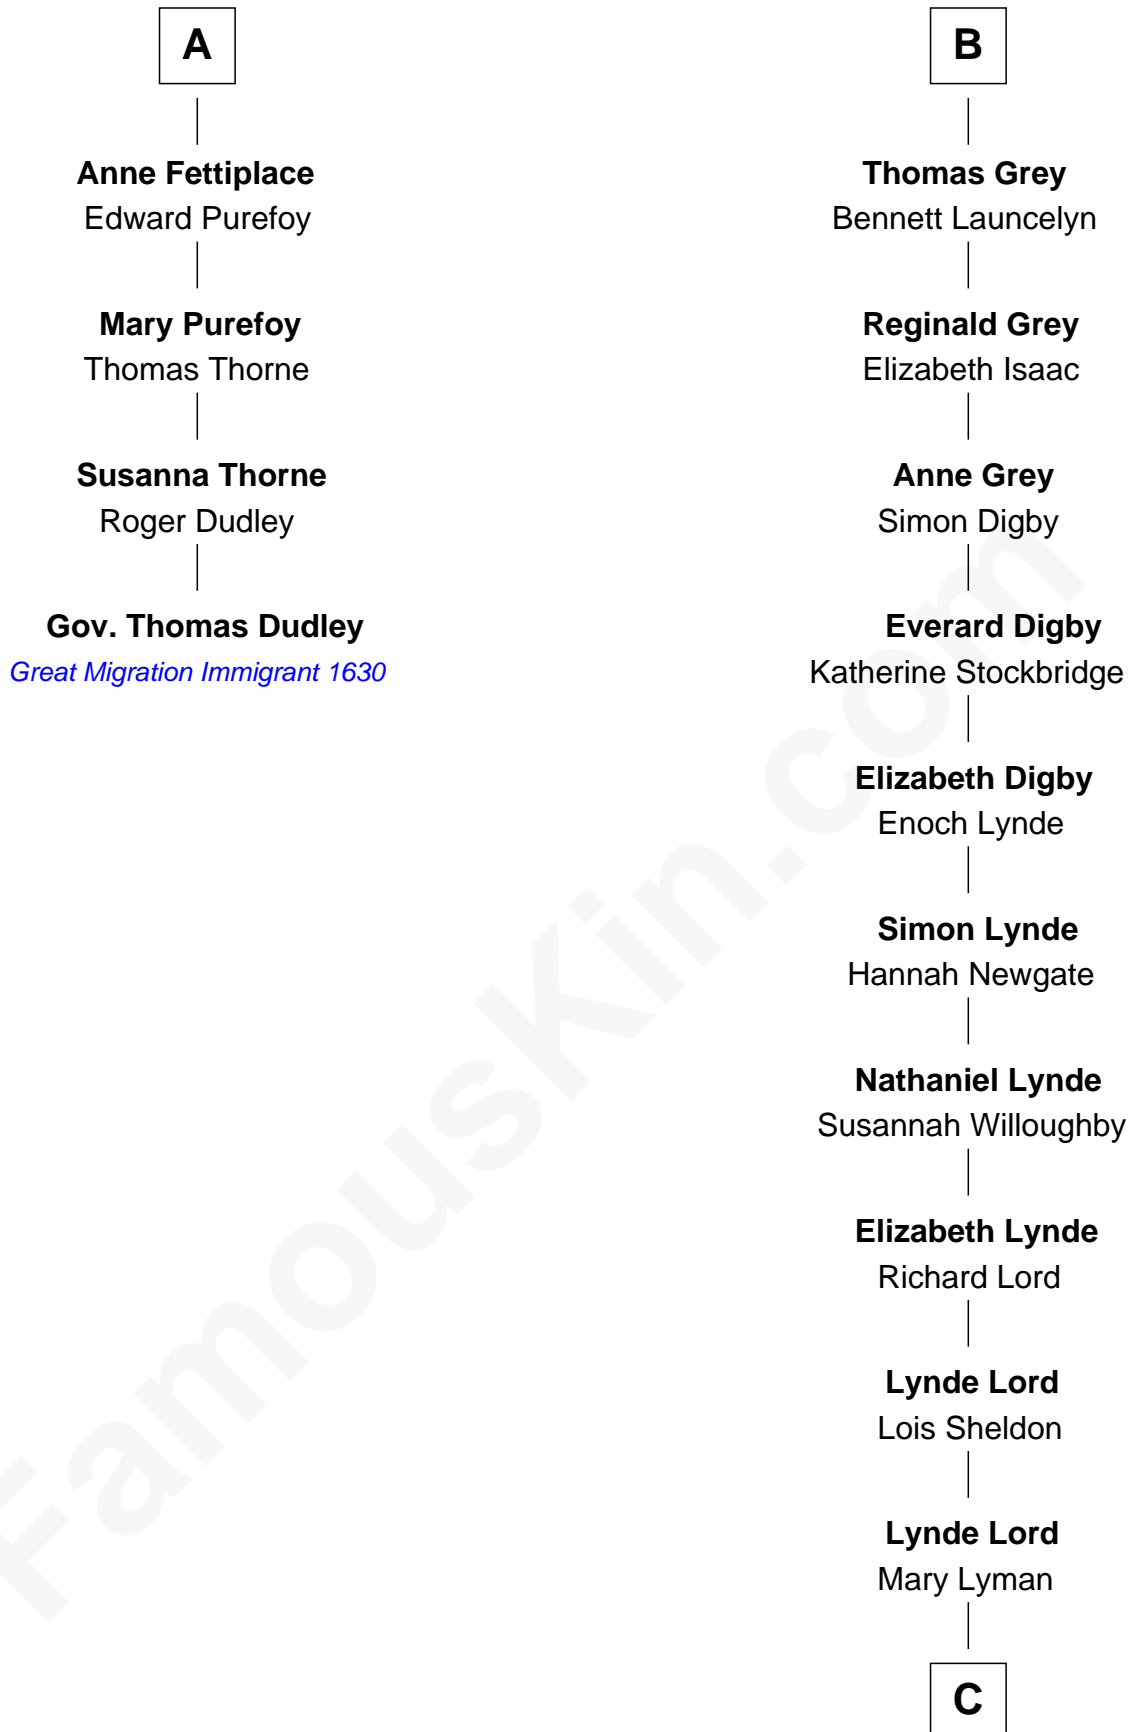

FamousKin.com

Relationship Chart of

Gov. Thomas Dudley

(1576 - 1653) Great Migration Immigrant 1630

10th cousin 10 times removed of

J.P. Morgan, Jr.

American Banker and Philanthropist

William de Odingsells

Jane Fraunceys

Sir Richard Harcourt

Edith St. Clair

Alice Harcourt

William Bessiles

Elizabeth Bessiles

Richard Fettiplace

A

Sir Reynold Grey

Joan Astley

John Grey

Elizabeth - - - - -

Reginald Grey

Beatrice - - - - -

B

C

—
Mary Sheldon Lord

John Pierpont

—
Juliet Pierpont

Junius Spencer Morgan

—
John Pierpont Morgan

Frances Louisa Tracy

—
J.P. Morgan, Jr.

American Banker and Philanthropist