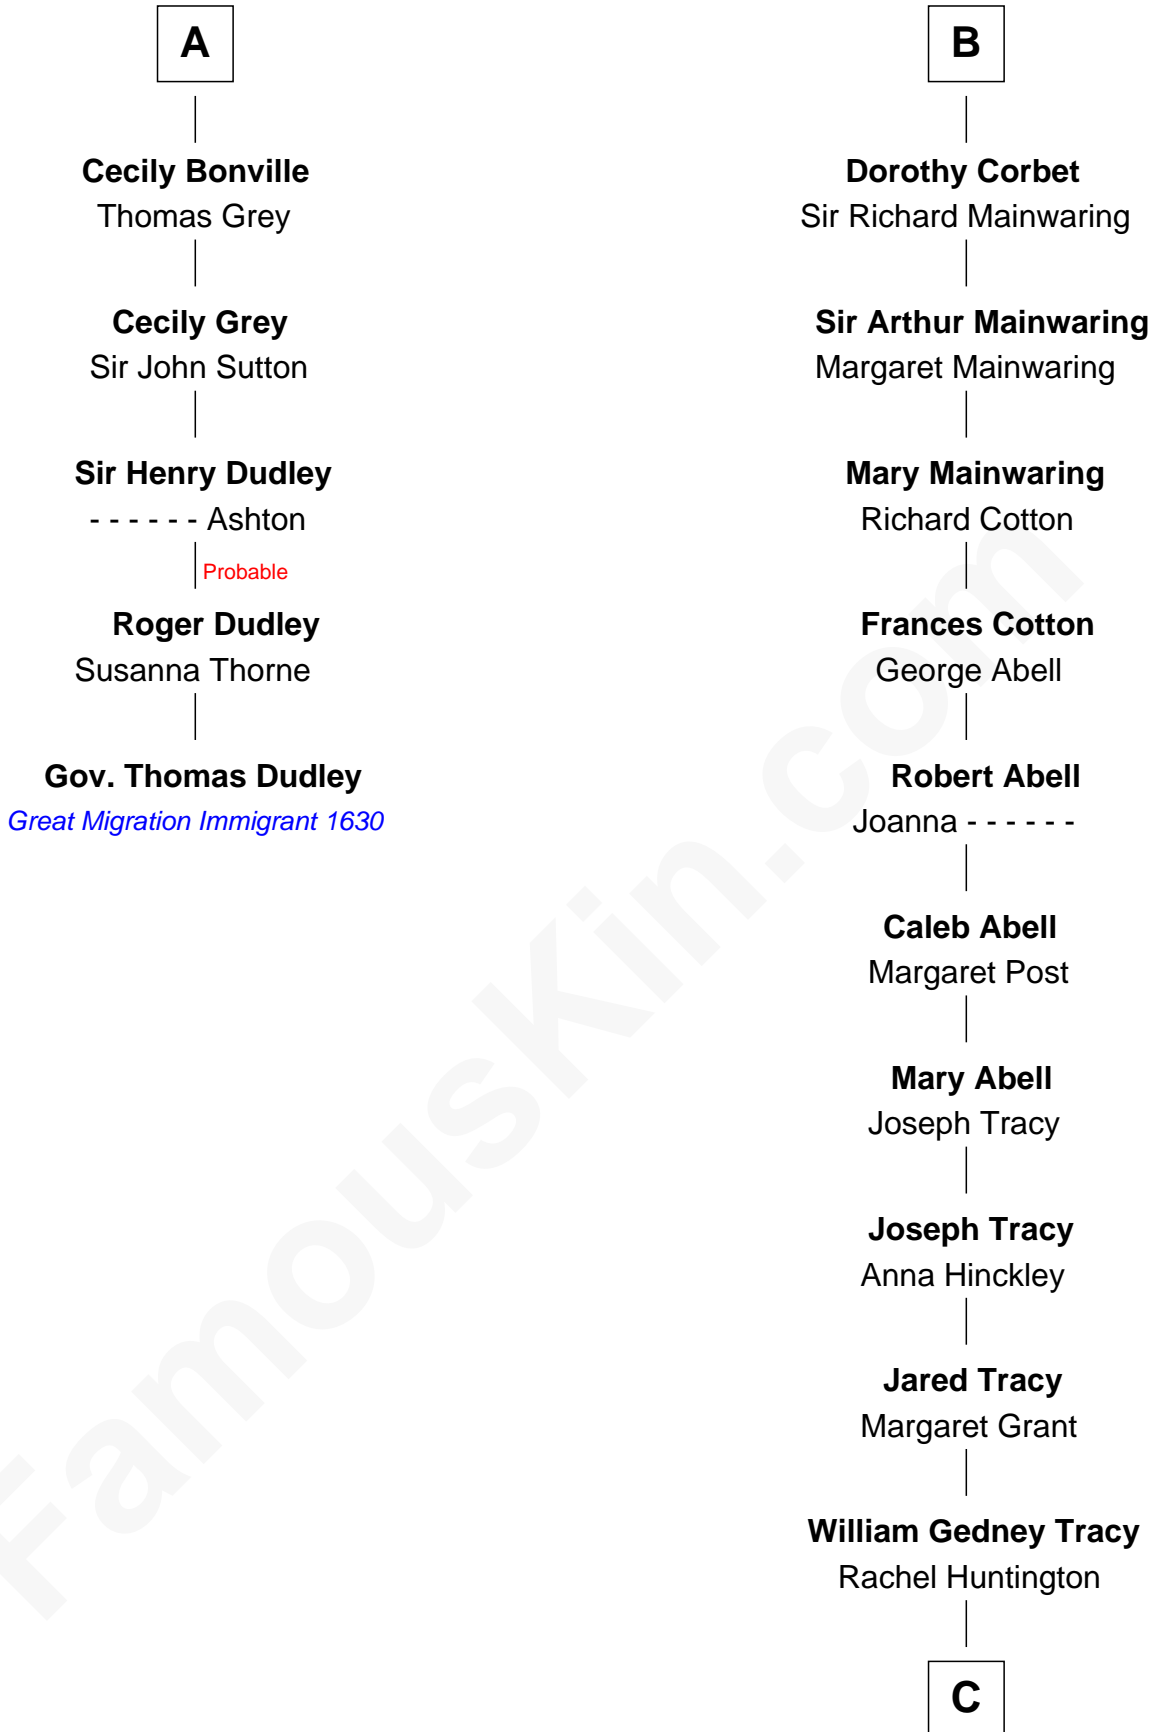

FamousKin.com

Relationship Chart of

Gov. Thomas Dudley

(1576 - 1653) Great Migration Immigrant 1630

11th cousin 8 times removed of

J.P. Morgan, Jr.

American Banker and Philanthropist

Sir Richard de Burgh

Margaret - - - - -

Eleanor de Burgh
Sir Thomas de Multon

Elizabeth de Multon
Sir Robert de Harington

Sir John Harington
- - - - -

Sir Robert Harington
Isabel Loring

Sir William Harington
Margaret Hill

Elizabeth Harington
William Bonville

William Bonville
Katherine Neville

A

Joan de Burgh
Sir John Darcy

Elizabeth Darcy
James le Boteler

James Butler
Anne de Welles

James Butler
Joan Beauchamp

Elizabeth Butler
John Talbot

Ann Talbot
Sir Henry Vernon

Elizabeth Vernon
Sir Robert Corbet

B

C

Charles F. Tracy

Louisa Kirkland

Frances Louisa Tracy

John Pierpont Morgan

J.P. Morgan, Jr.