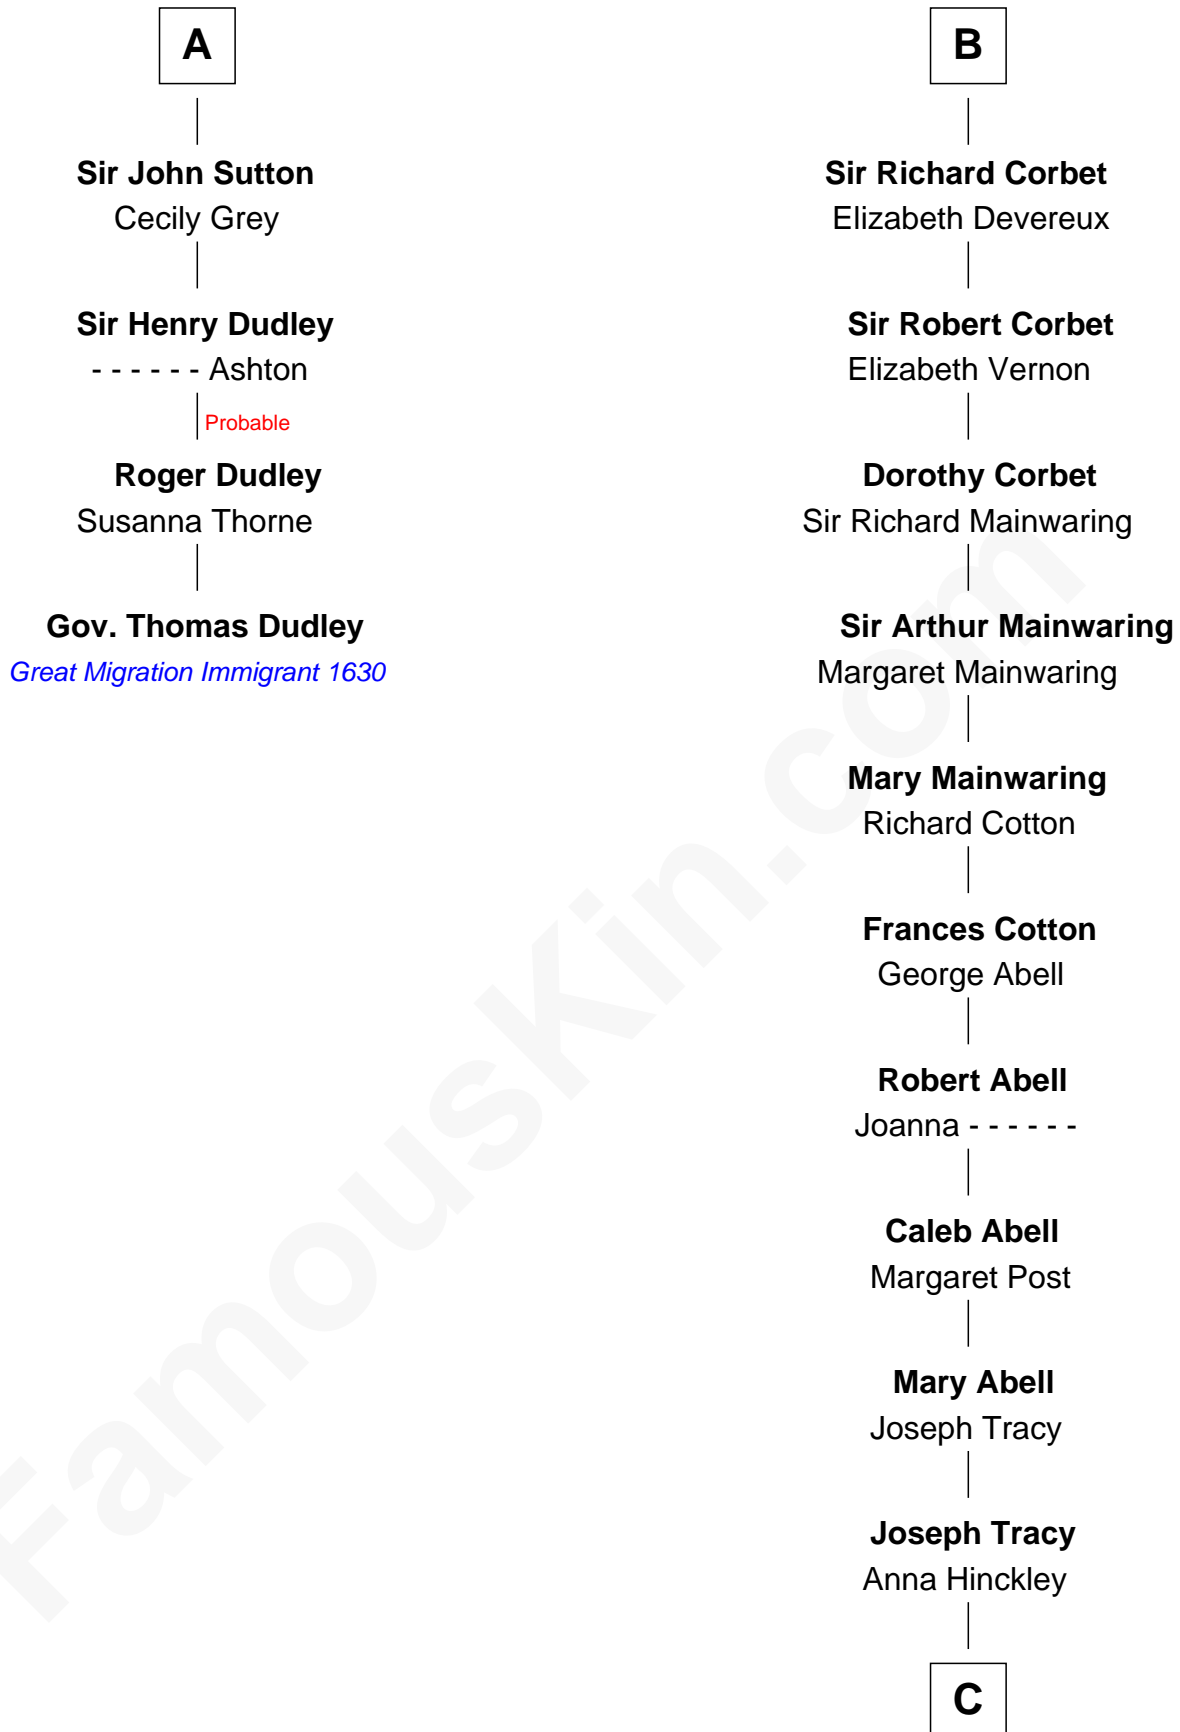

## Relationship Chart of

### Gov. Thomas Dudley

(1576 - 1653) Great Migration Immigrant 1630

10th cousin 11 times removed of

**J.P. Morgan, Jr.**

American Banker and Philanthropist

**C**

**Jared Tracy**  
Margaret Grant

**William Gedney Tracy**  
Rachel Huntington