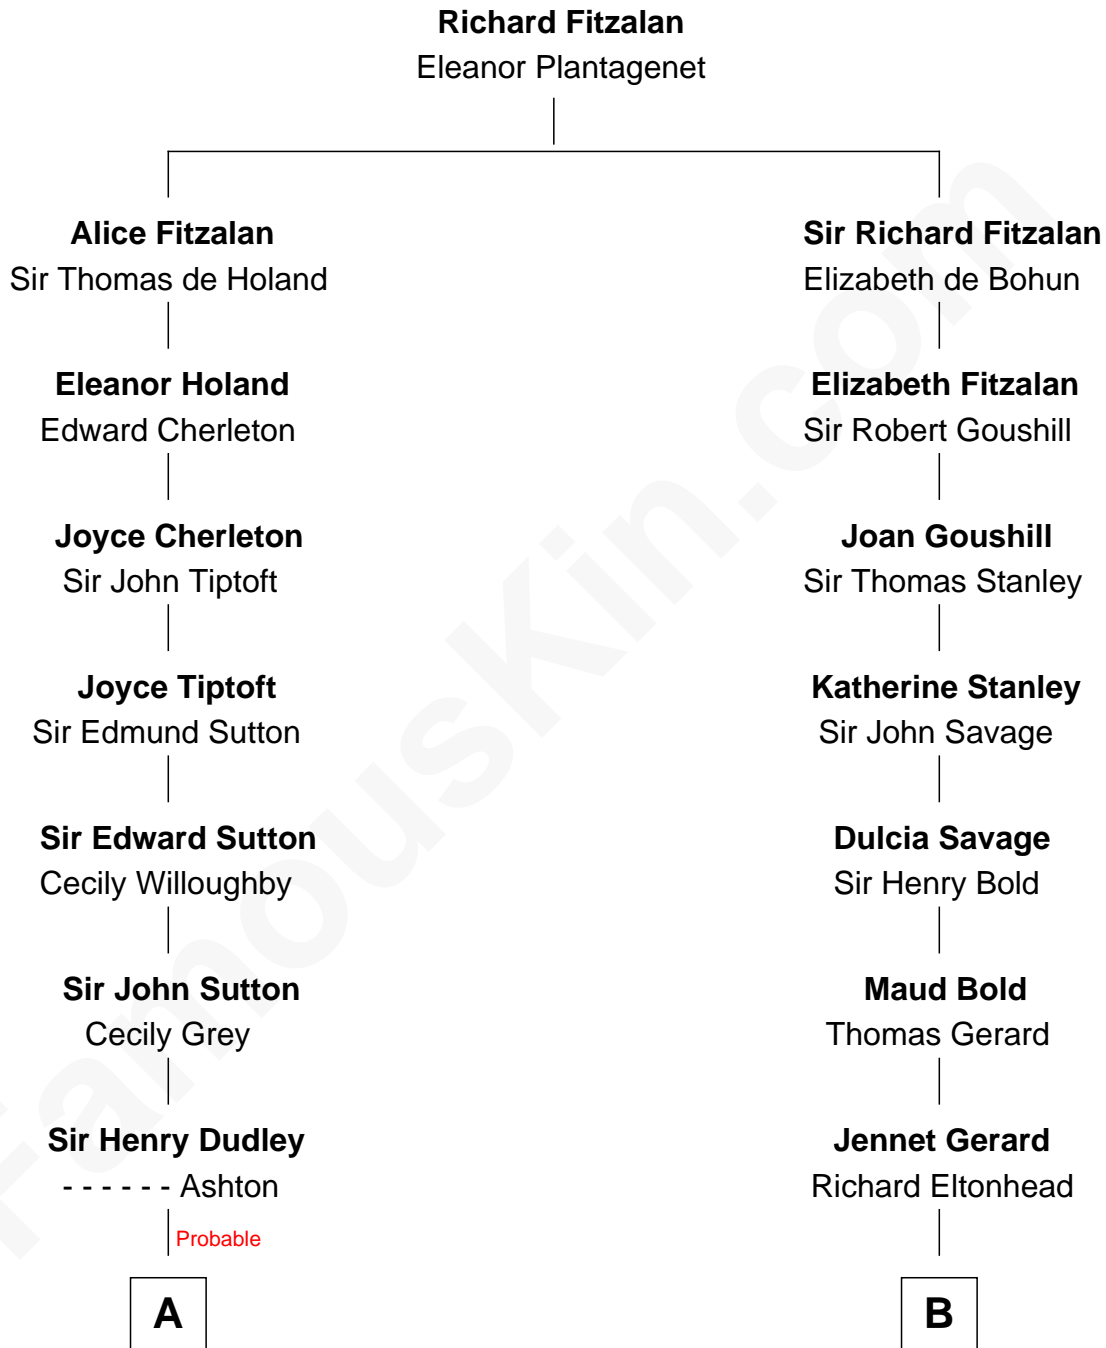

FamousKin.com

Relationship Chart of

Gov. Thomas Dudley

(1576 - 1653) Great Migration Immigrant 1630

8th cousin 5 times removed of

Thomas Sim Lee

2nd and 7th Governor of Maryland

A

Roger Dudley
Susanna Thorne

Gov. Thomas Dudley
Great Migration Immigrant 1630

B

William Eltonhead
Anne Bowers

Richard Eltonhead
Anne Sutton

Alice Eltonhead
Henry Corbin

Laetitia Corbin
Richard Lee

Philip Lee
Sarah Brooke