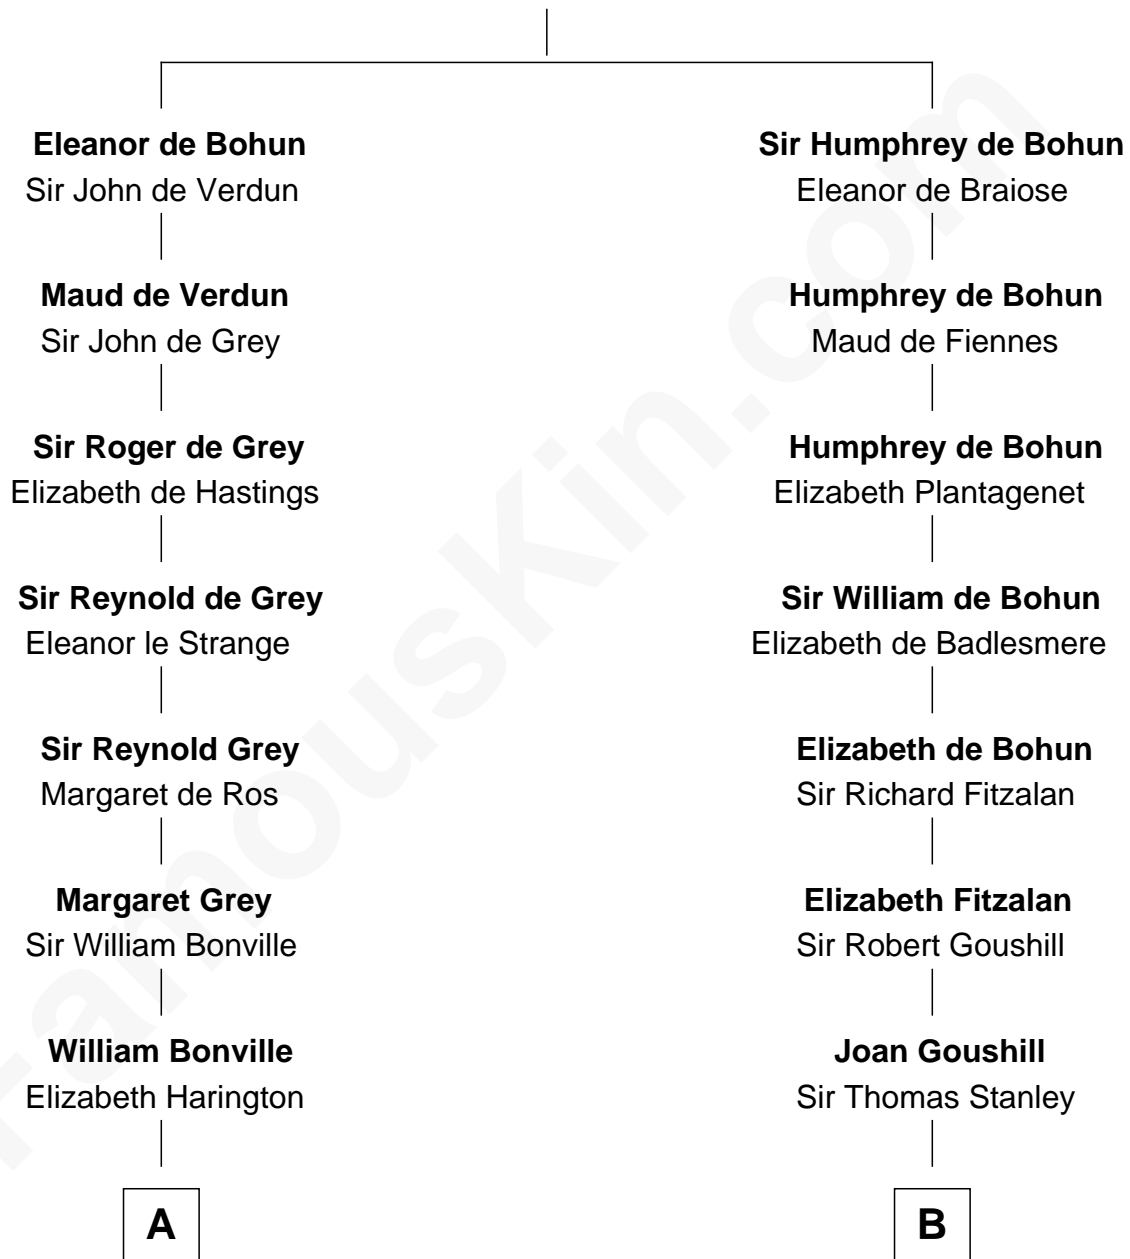

FamousKin.com

Relationship Chart of

Gov. Thomas Dudley

(1576 - 1653) Great Migration Immigrant 1630

12th cousin 6 times removed of

Edward Lloyd V

13th Governor of Maryland

Sir Humphrey de Bohun

Maud of Eu

C

Col. Edward Lloyd

Elizabeth Tayloe

Edward Lloyd V

13th Governor of Maryland

FamousKin.com