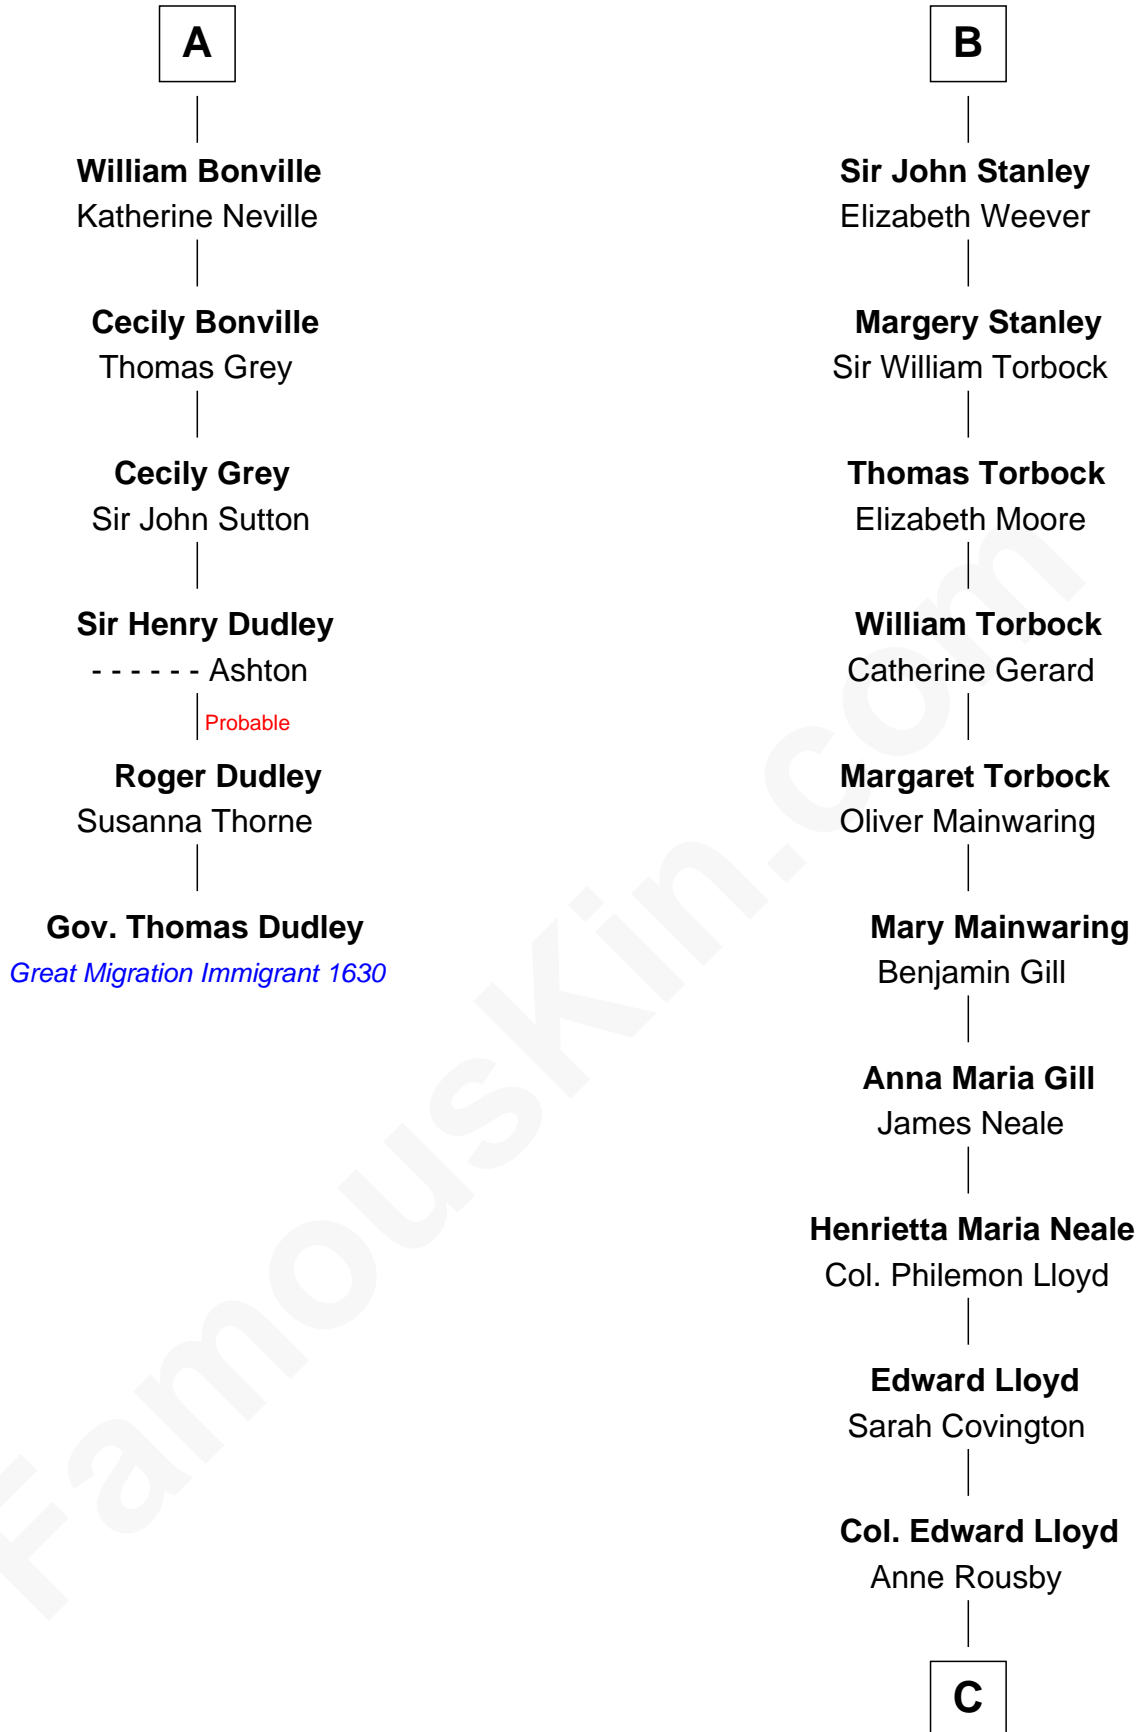

FamousKin.com

Relationship Chart of

Gov. Thomas Dudley

(1576 - 1653) Great Migration Immigrant 1630

12th cousin 6 times removed of

Edward Lloyd V

13th Governor of Maryland

Sir Humphrey de Bohun

Maud of Eu

C

Col. Edward Lloyd

Elizabeth Tayloe

Edward Lloyd V

13th Governor of Maryland

FamousKin.com