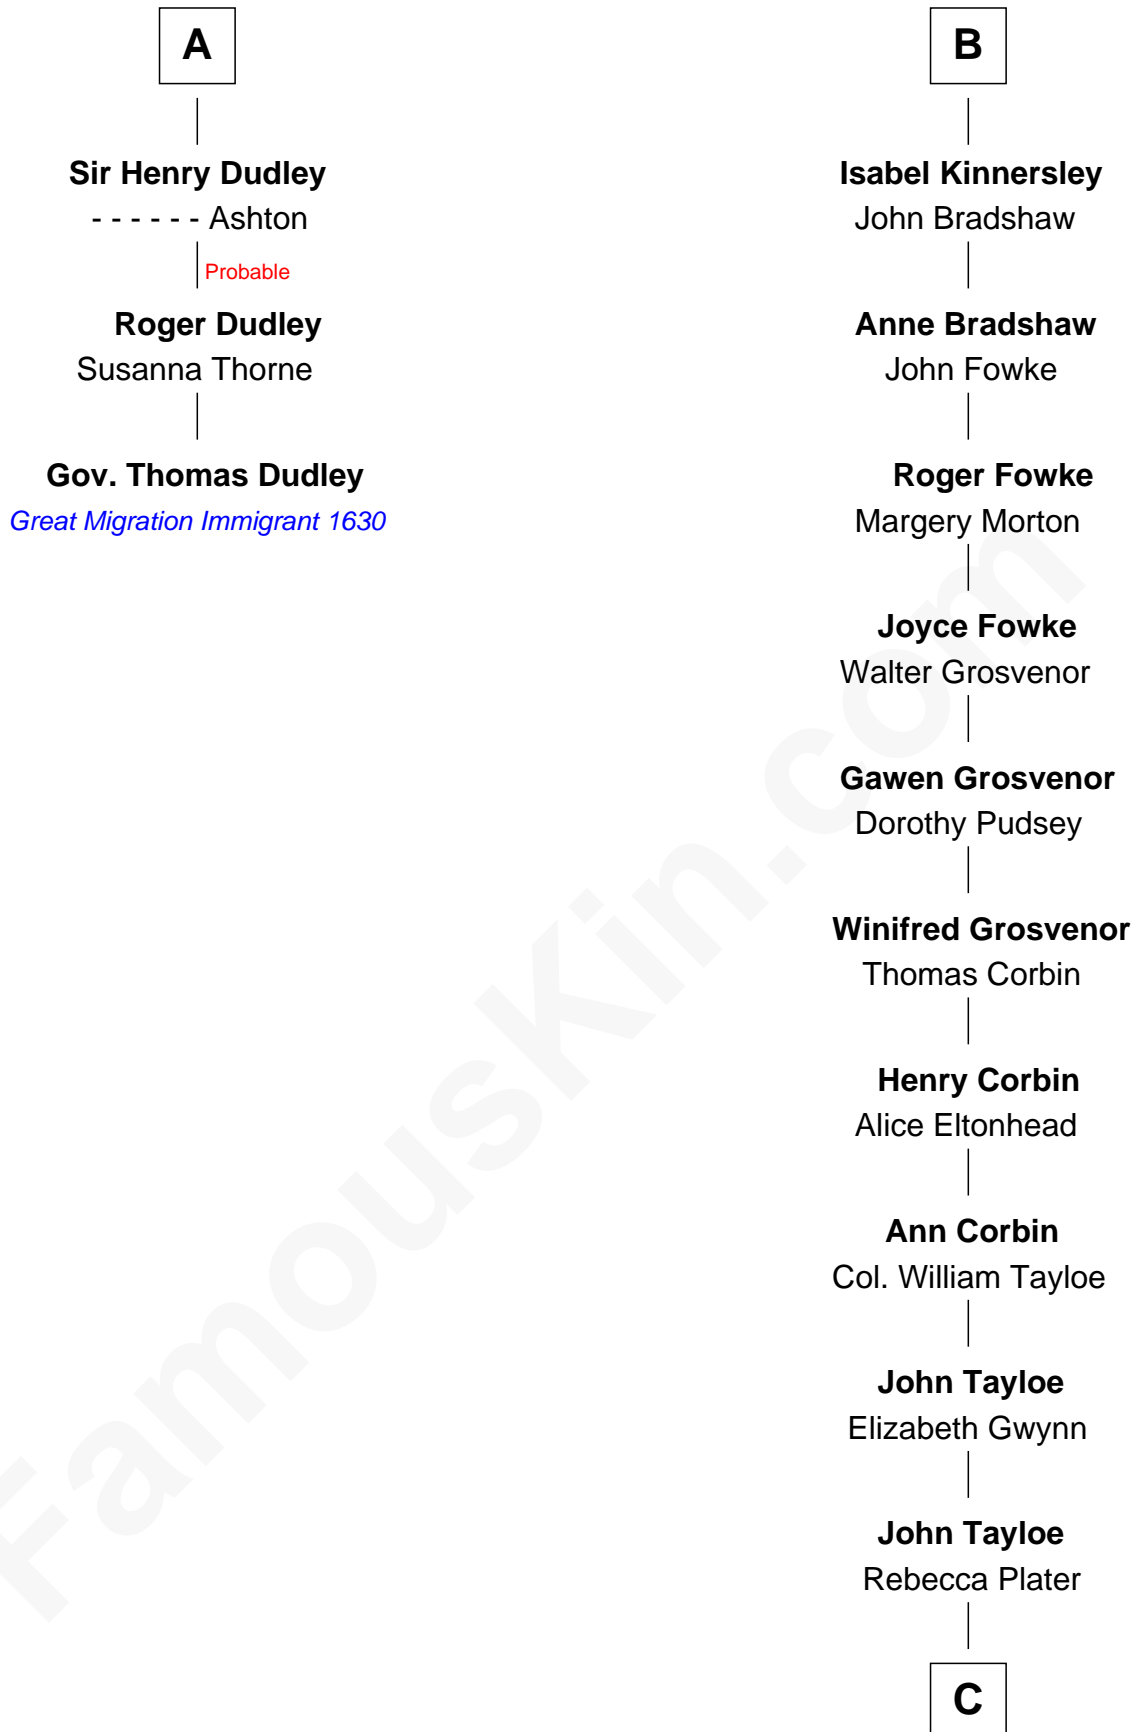

### Gov. Thomas Dudley

(1576 - 1653) Great Migration Immigrant 1630

9th cousin 9 times removed of

### Edward Lloyd V

13th Governor of Maryland

**Sir William de Ros**  
Margery de Badlesmere

**Thomas de Ros**  
Beatrice de Stafford

**Margaret de Ros**  
Sir Reynold Grey

**Margaret Grey**  
Sir William Bonville

**William Bonville**  
Elizabeth Harington

**William Bonville**  
Katherine Neville

**Cecily Bonville**  
Thomas Grey

**Cecily Grey**  
Sir John Sutton

**A**

**Maud de Roos**  
John de Welles

**Margery de Welles**  
Stephen le Scrope

**Maude le Scrope**  
Sir Baldwin Freville

**Joyce Freville**  
Sir Roger Aston

**Sir Robert Aston**  
Isabel Brereton

**John Aston**  
Elizabeth Delves

**Margaret Aston**  
John Kinnersley

**B**

C

Elizabeth Tayloe  
Col. Edward Lloyd