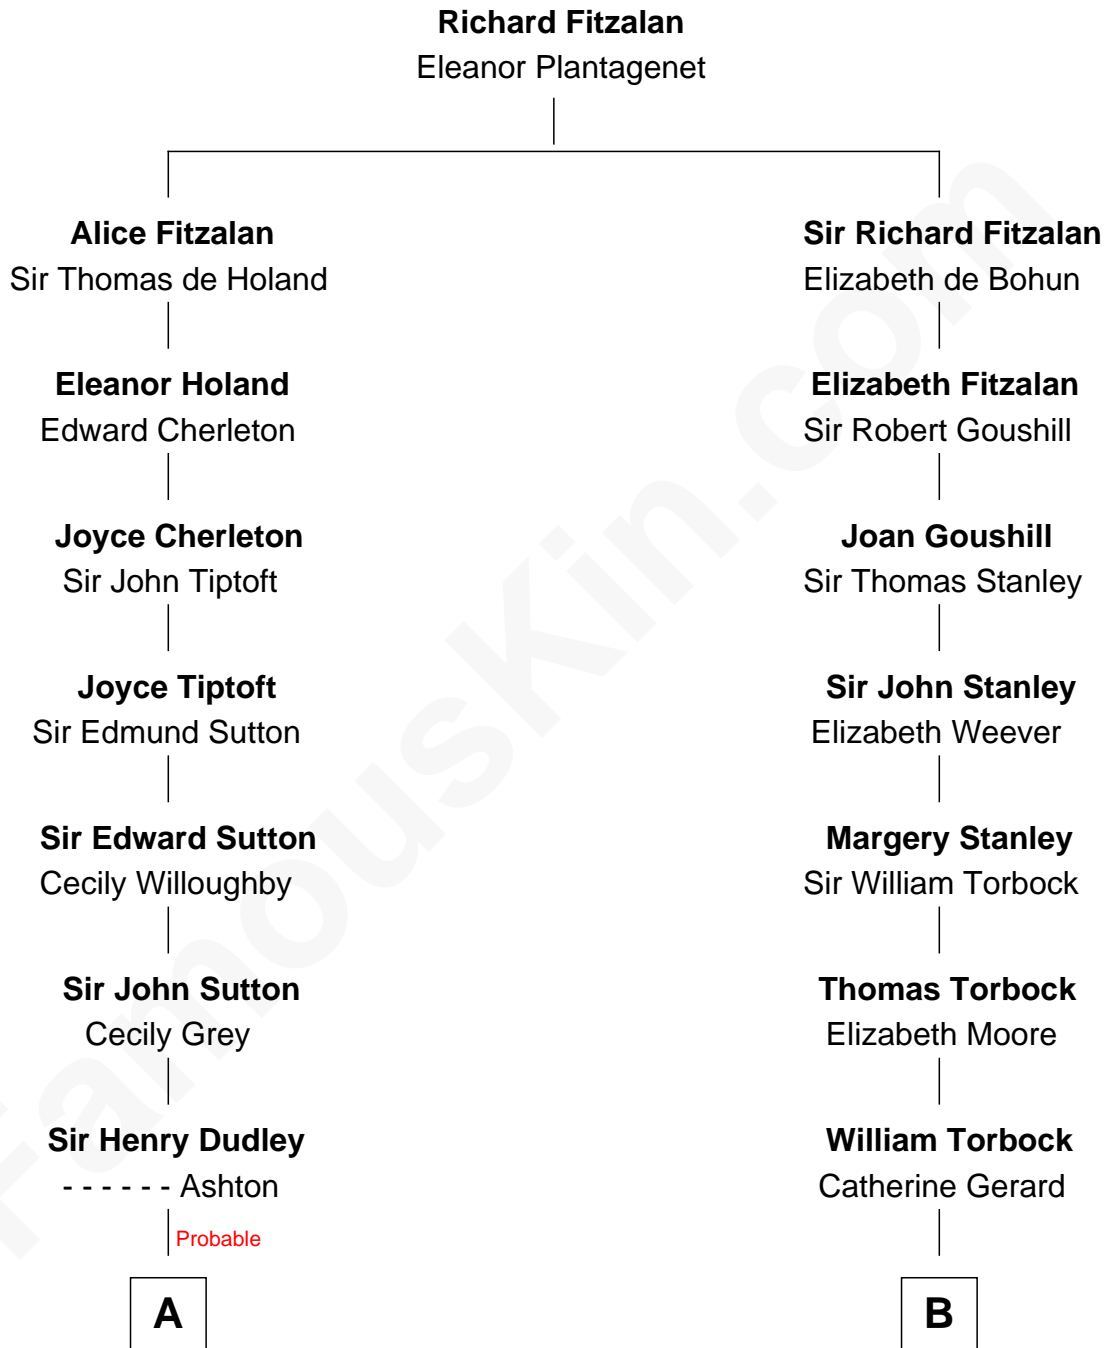

FamousKin.com

Relationship Chart of

Gov. Thomas Dudley

(1576 - 1653) Great Migration Immigrant 1630

8th cousin 6 times removed of

Edward Lloyd V

13th Governor of Maryland

A

Roger Dudley
Susanna Thorne

Gov. Thomas Dudley
Great Migration Immigrant 1630

B

Margaret Torbock
Oliver Mainwaring

Mary Mainwaring
Benjamin Gill

Anna Maria Gill
James Neale

Henrietta Maria Neale
Col. Philemon Lloyd