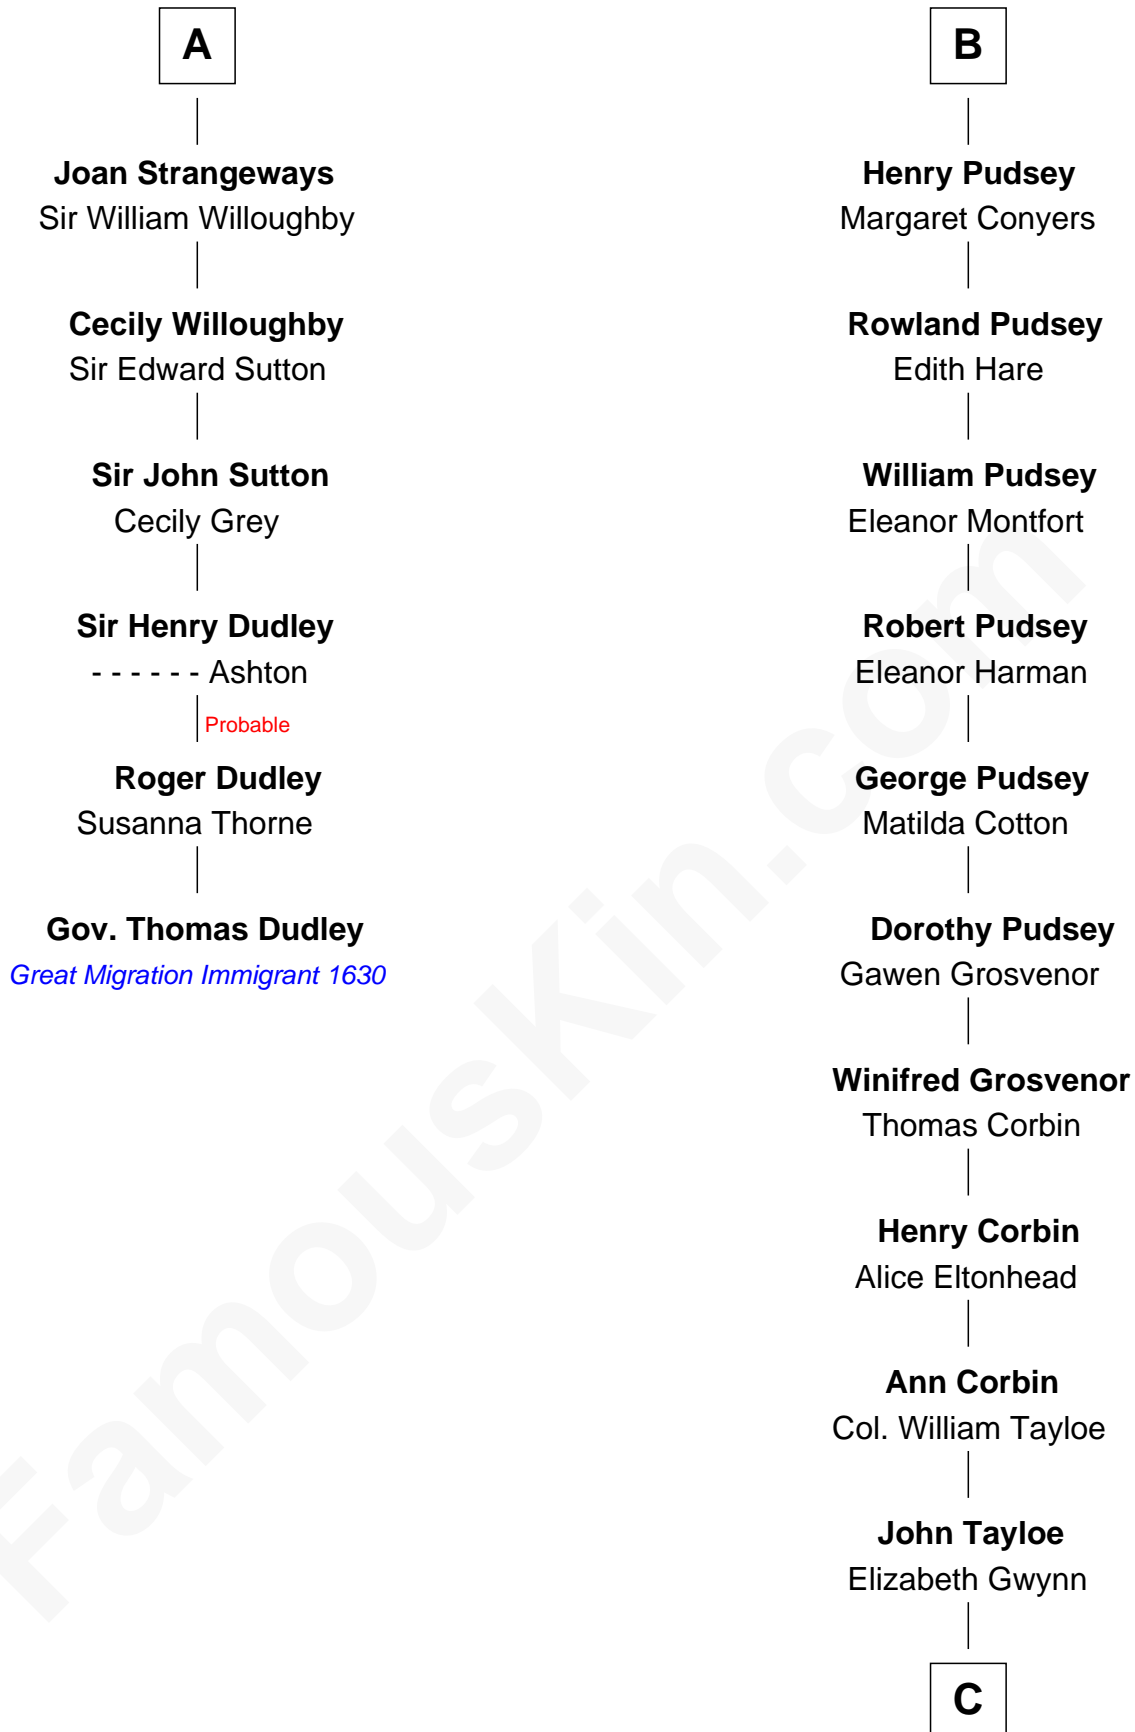

## Relationship Chart of

### Gov. Thomas Dudley

(1576 - 1653) Great Migration Immigrant 1630

12th cousin 7 times removed of

**Edward Lloyd V**

13th Governor of Maryland

**John Fitz Robert**

Ada de Baliol

**C**

John Tayloe

Rebecca Plater

Elizabeth Tayloe

Col. Edward Lloyd

Edward Lloyd V

*13th Governor of Maryland*

FamousKin.com