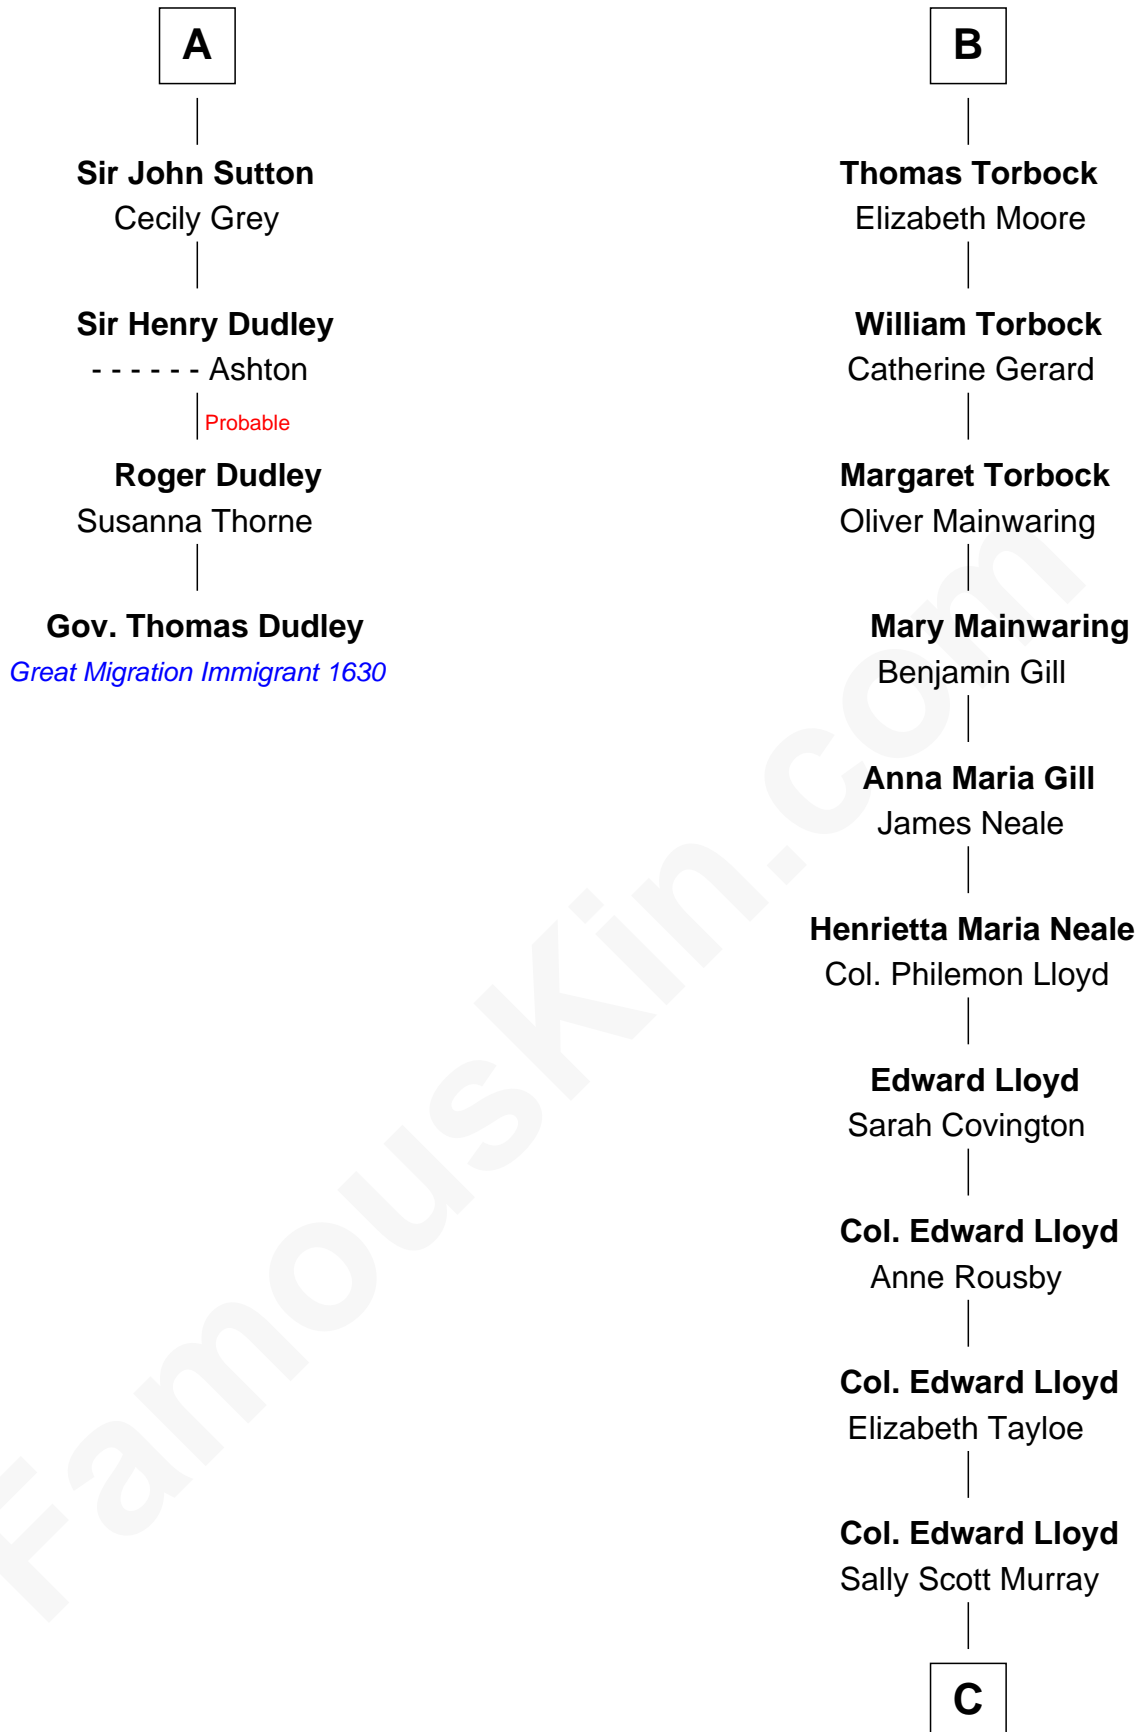

## Relationship Chart of

### Gov. Thomas Dudley

(1576 - 1653) Great Migration Immigrant 1630

10th cousin 8 times removed of

**Henry Lloyd**

40th Governor of Maryland

**C**

**Daniel Lloyd**  
Catherine Henry

**Henry Lloyd**  
*40th Governor of Maryland*

FamousKin.com