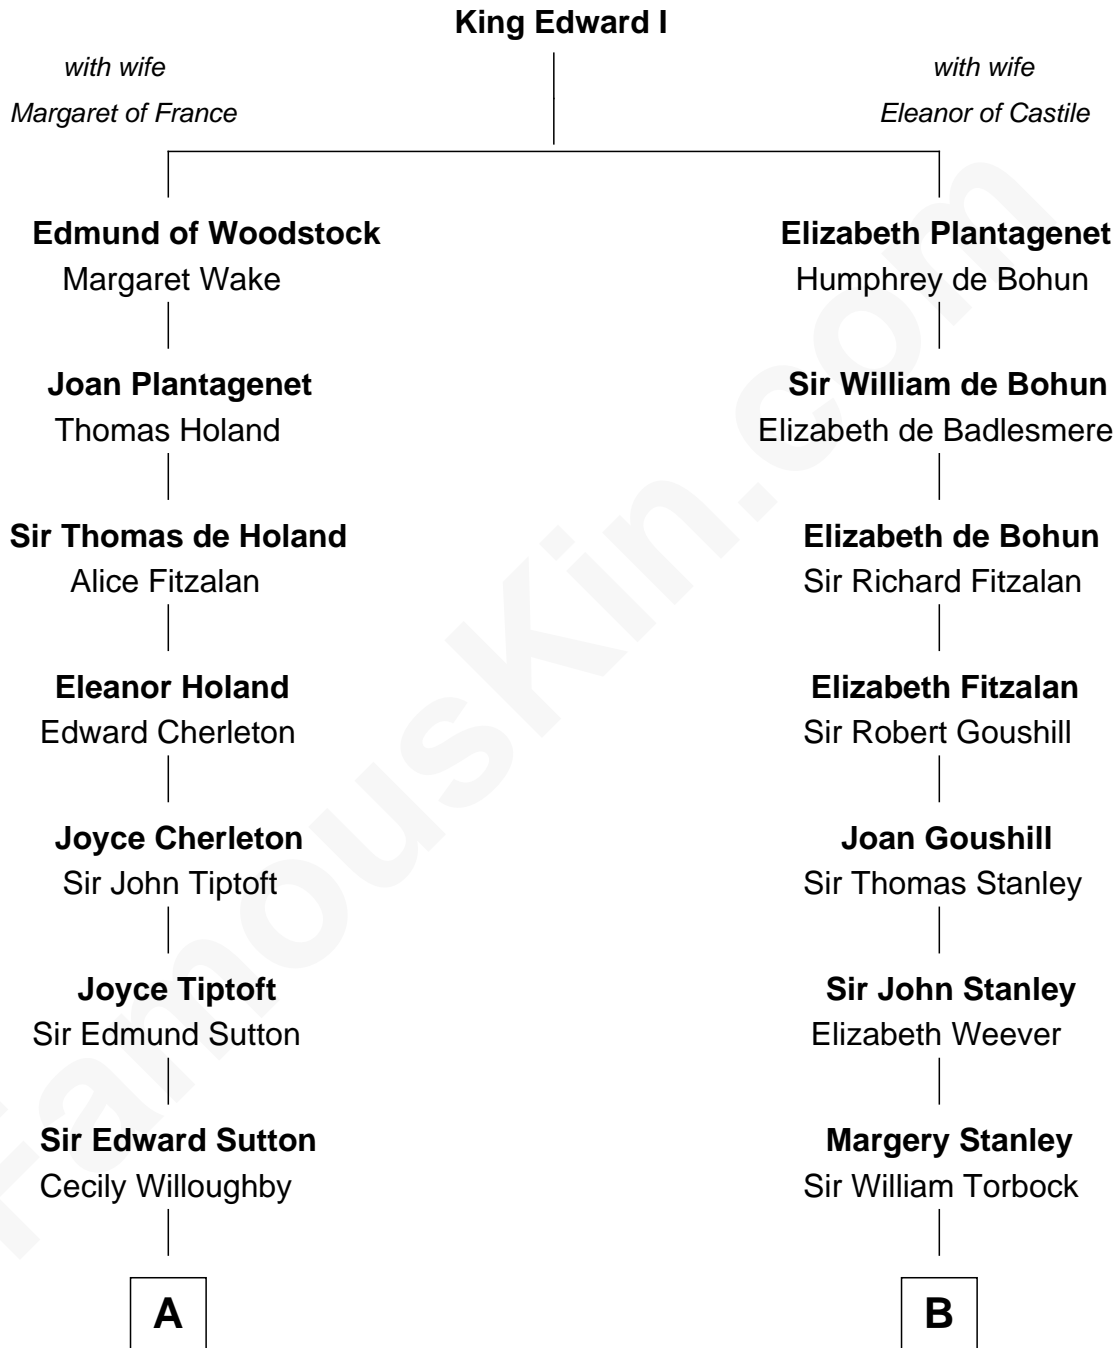

## Relationship Chart of

### Gov. Thomas Dudley

(1576 - 1653) Great Migration Immigrant 1630

10th cousin 8 times removed of

**Henry Lloyd**

40th Governor of Maryland

**C**

**Daniel Lloyd**  
Catherine Henry

**Henry Lloyd**  
*40th Governor of Maryland*