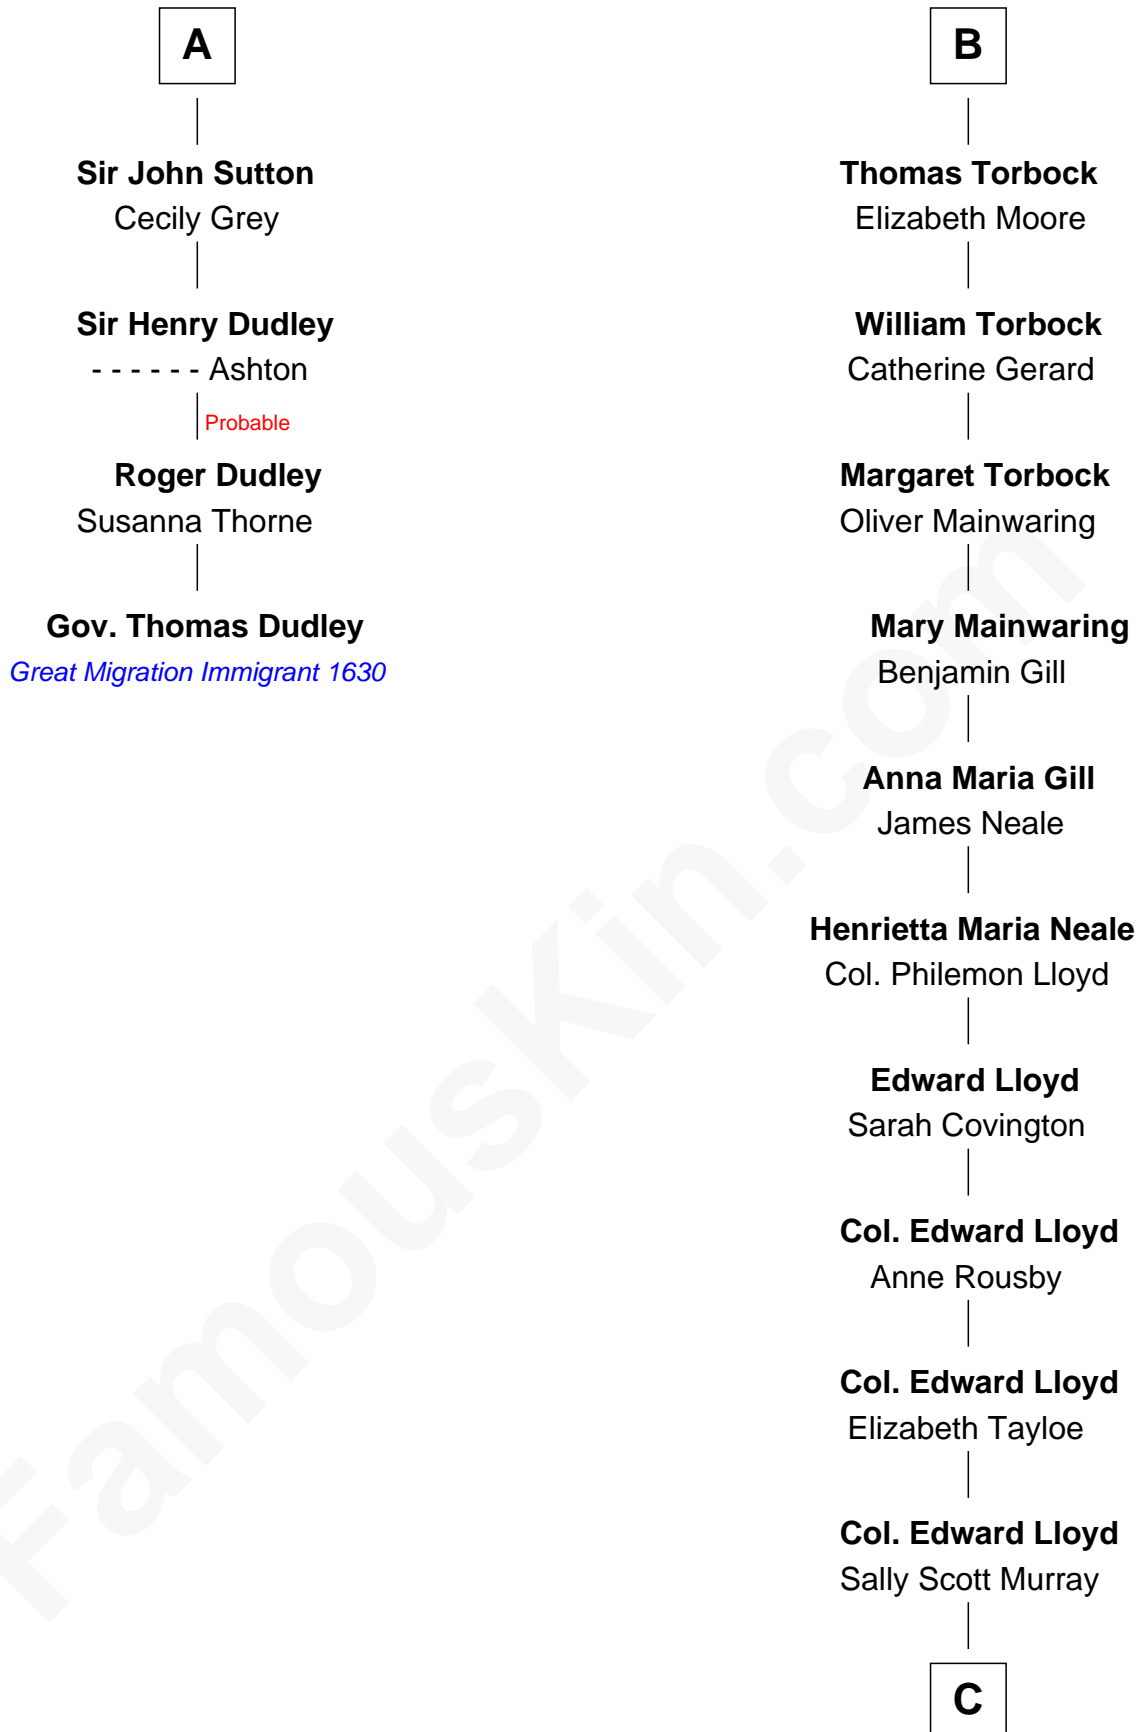

FamousKin.com

Relationship Chart of

Gov. Thomas Dudley

(1576 - 1653) Great Migration Immigrant 1630

10th cousin 8 times removed of

Henry Lloyd

40th Governor of Maryland

C

Daniel Lloyd
Catherine Henry

Henry Lloyd
40th Governor of Maryland

FamousKin.com