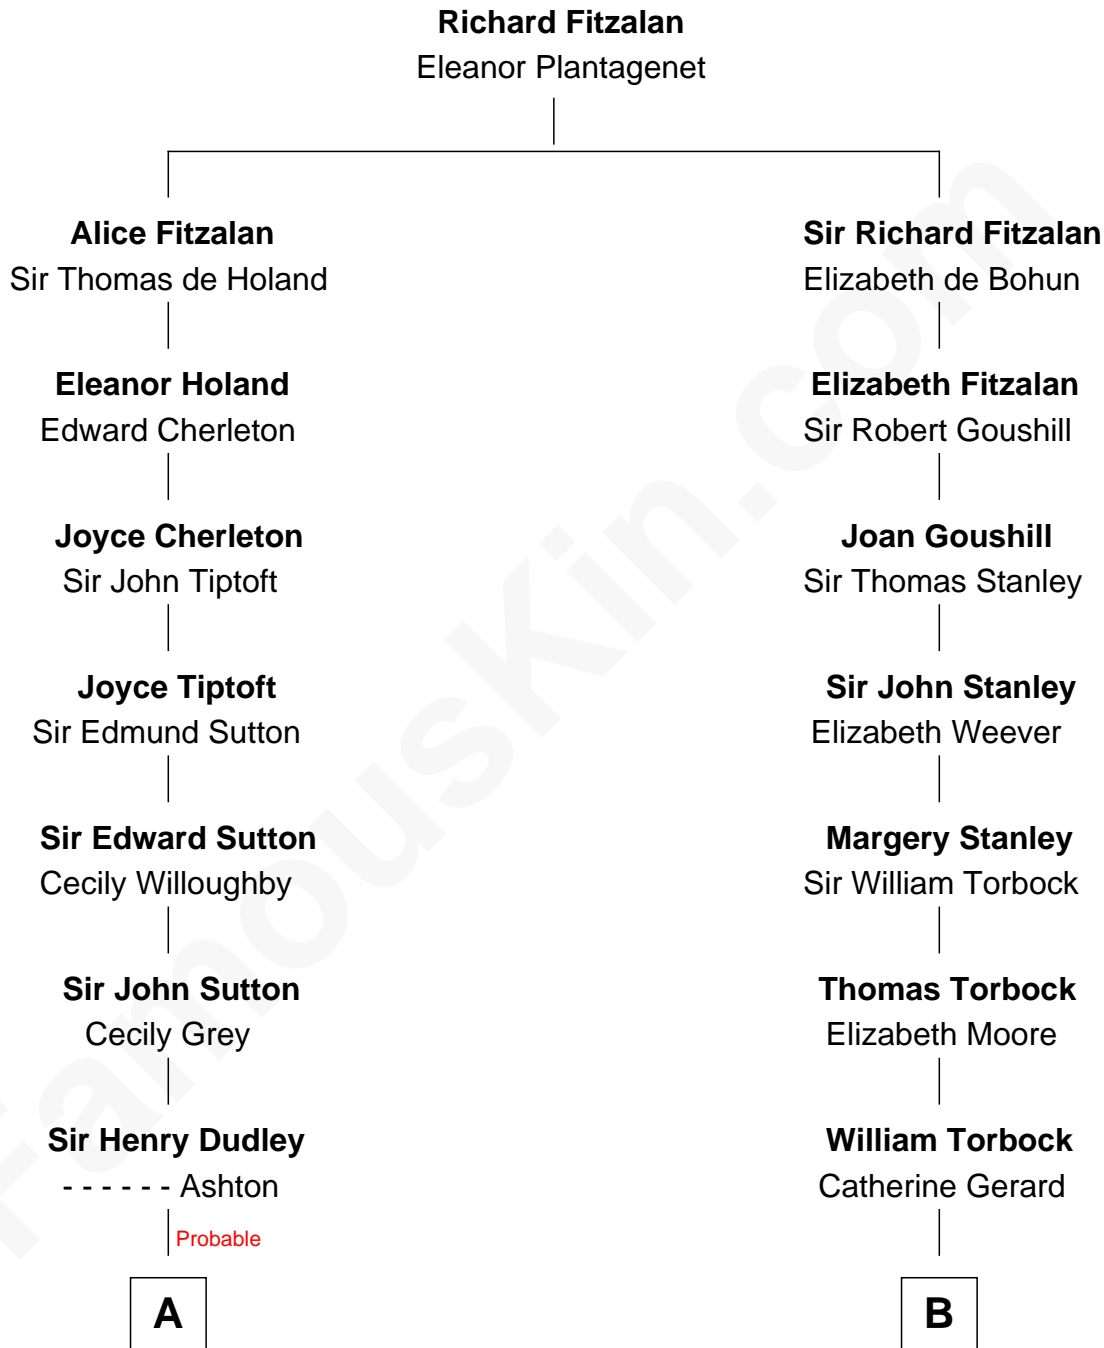

FamousKin.com

Relationship Chart of

Gov. Thomas Dudley

(1576 - 1653) Great Migration Immigrant 1630

8th cousin 8 times removed of

Henry Lloyd

40th Governor of Maryland

A

Roger Dudley
Susanna Thorne

Gov. Thomas Dudley
Great Migration Immigrant 1630

B

Margaret Torbock
Oliver Mainwaring

Mary Mainwaring
Benjamin Gill

Anna Maria Gill
James Neale

Henrietta Maria Neale
Col. Philemon Lloyd