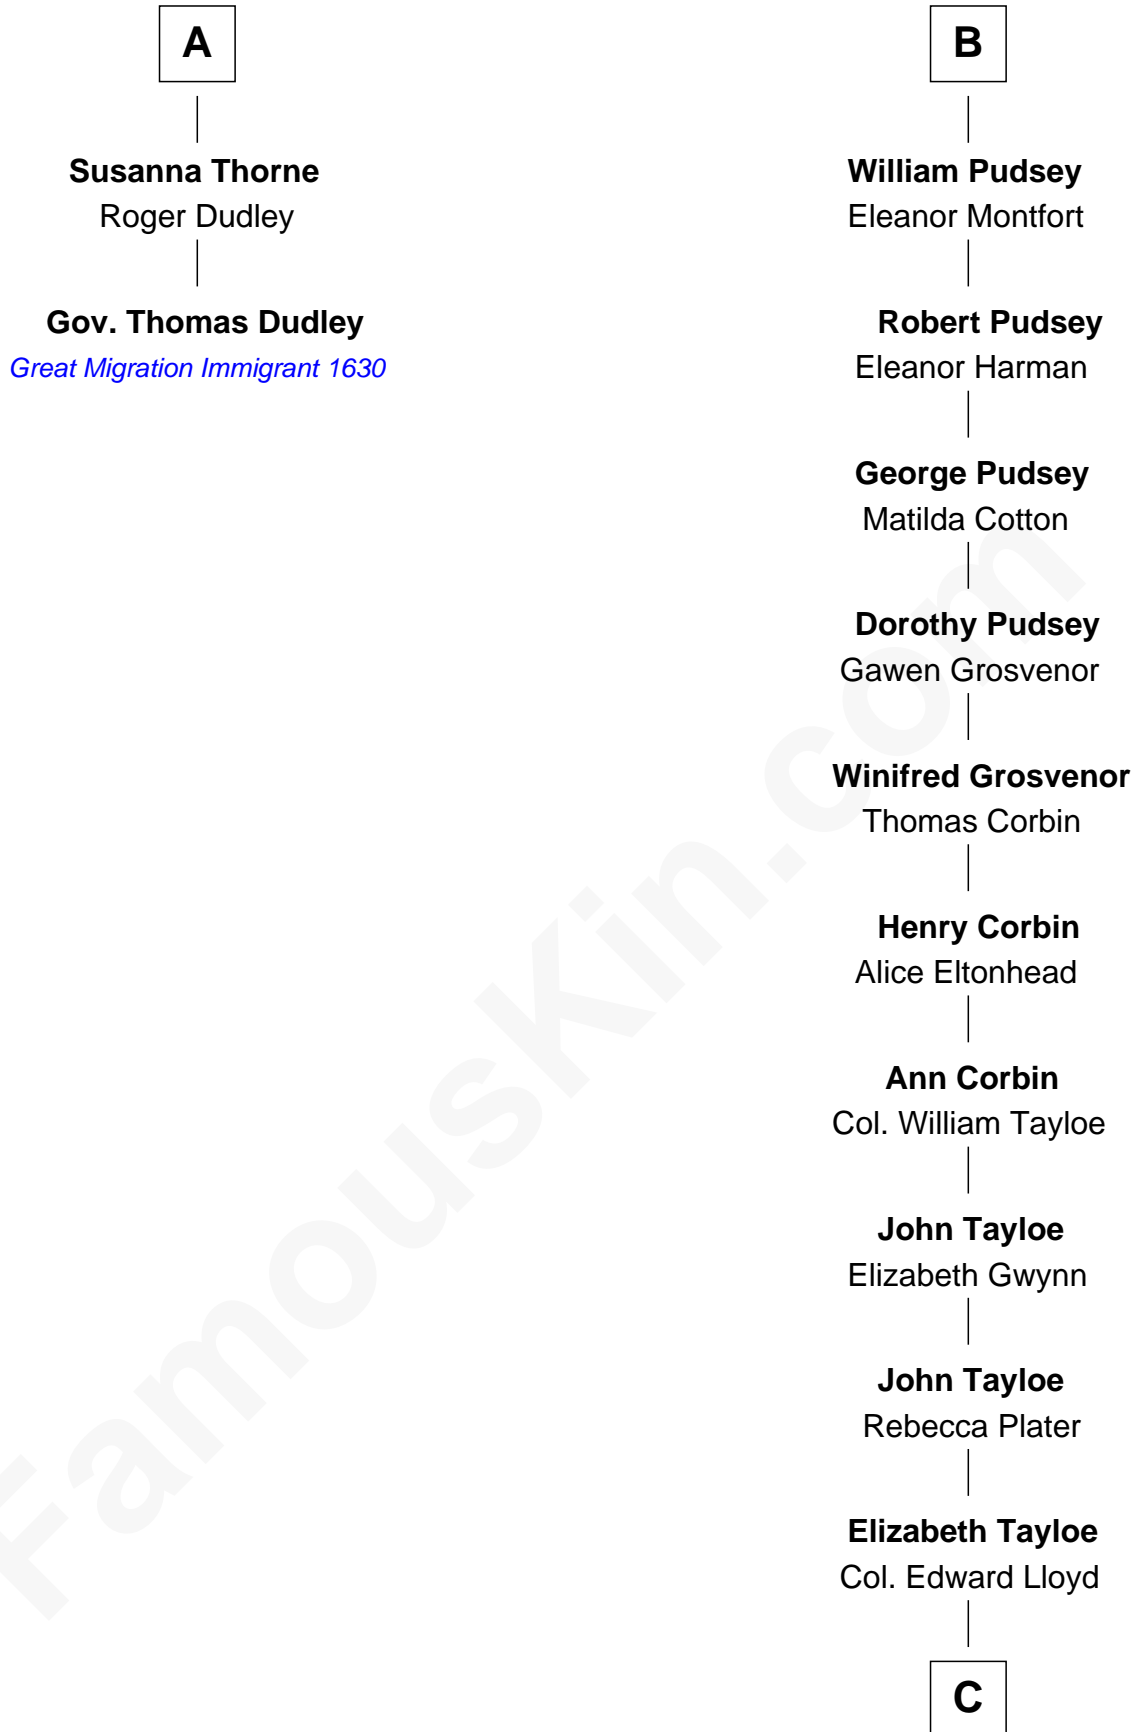

FamousKin.com

Relationship Chart of

Gov. Thomas Dudley

(1576 - 1653) Great Migration Immigrant 1630

8th cousin 11 times removed of

Henry Lloyd

40th Governor of Maryland

Sir John Grey

Avice Marmion

C

Col. Edward Lloyd

Sally Scott Murray

Daniel Lloyd

Catherine Henry

Henry Lloyd

40th Governor of Maryland