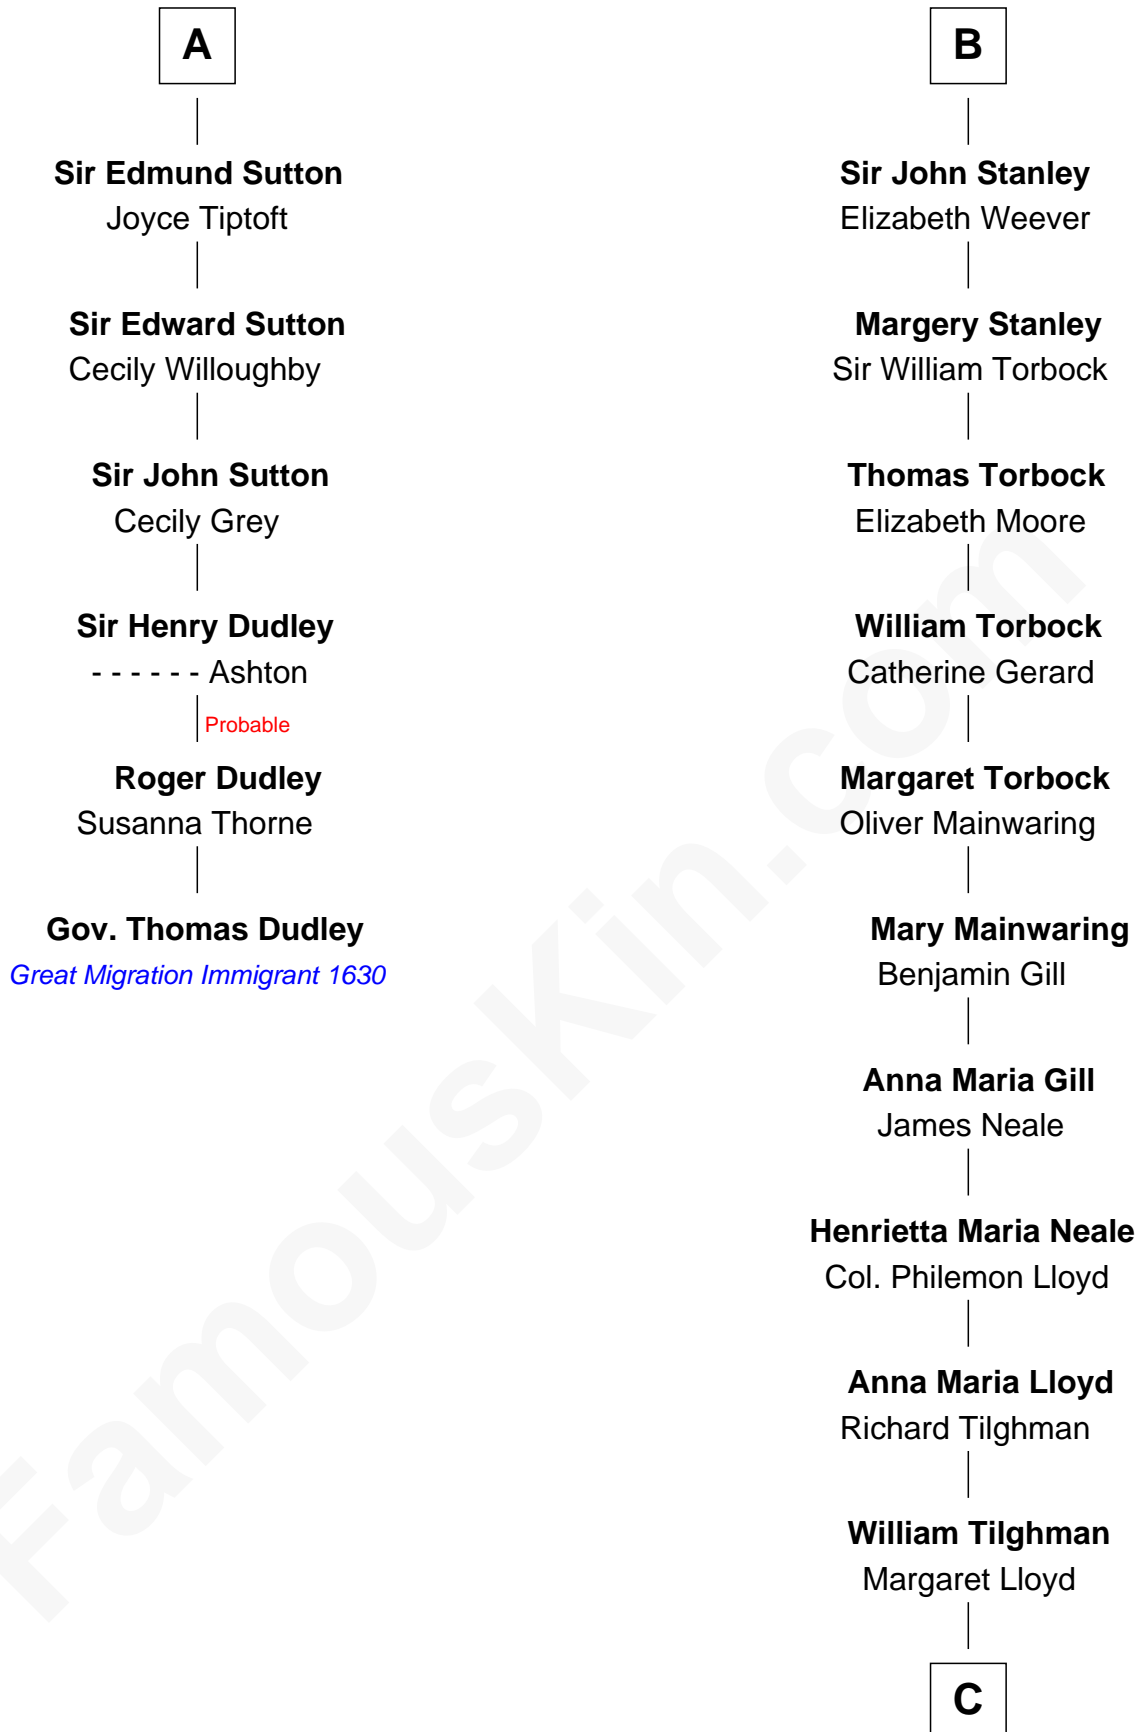

FamousKin.com

Relationship Chart of

Gov. Thomas Dudley

(1576 - 1653) Great Migration Immigrant 1630

12th cousin 6 times removed of

Charles Goldsborough
16th Governor of Maryland

C

Anna Maria Tilghman
Charles Goldsborough

Charles Goldsborough
16th Governor of Maryland

FamousKin.com