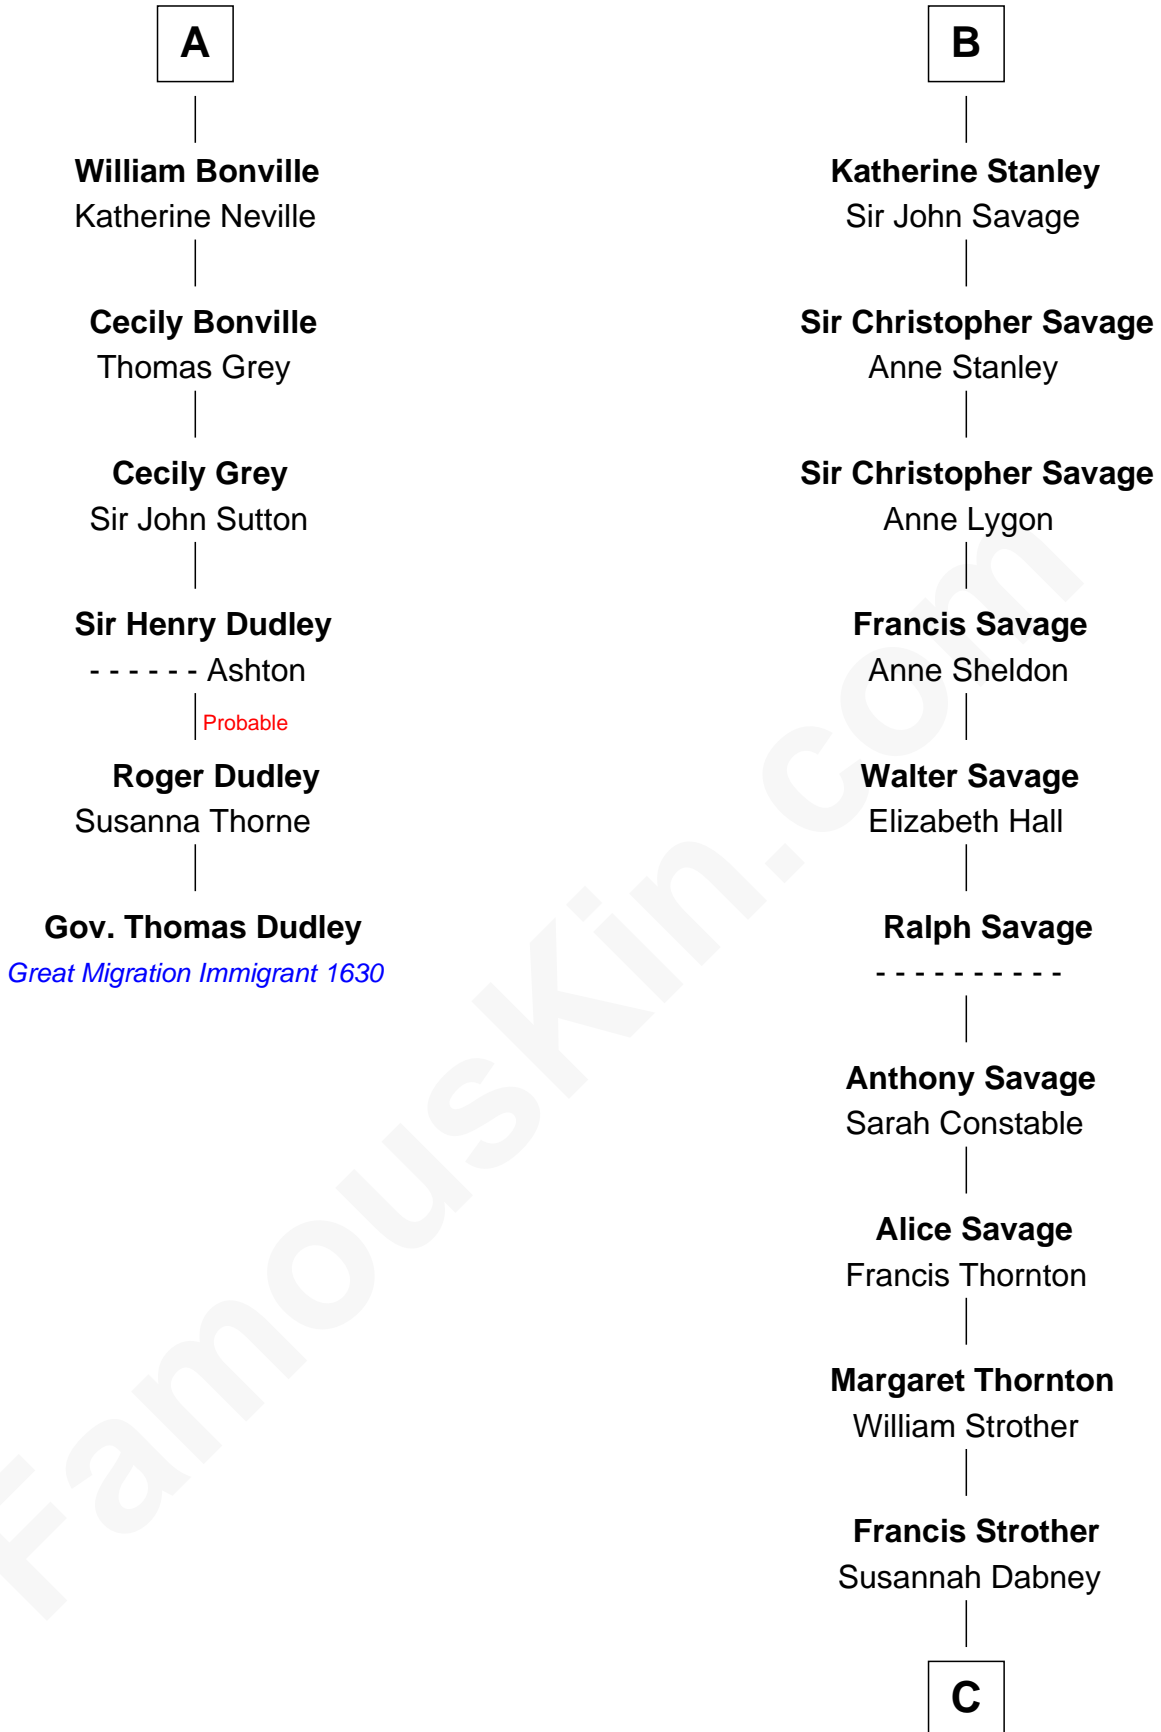

FamousKin.com

Relationship Chart of

Gov. Thomas Dudley

(1576 - 1653) Great Migration Immigrant 1630

12th cousin 7 times removed of

Zachary Taylor
12th U.S. President

Sir Humphrey de Bohun
Maud of Eu

C

William Strother

Sarah Bayly

Sarah Dabney Strother

Col. Richard Taylor

Zachary Taylor

12th U.S. President

FamousKin.com