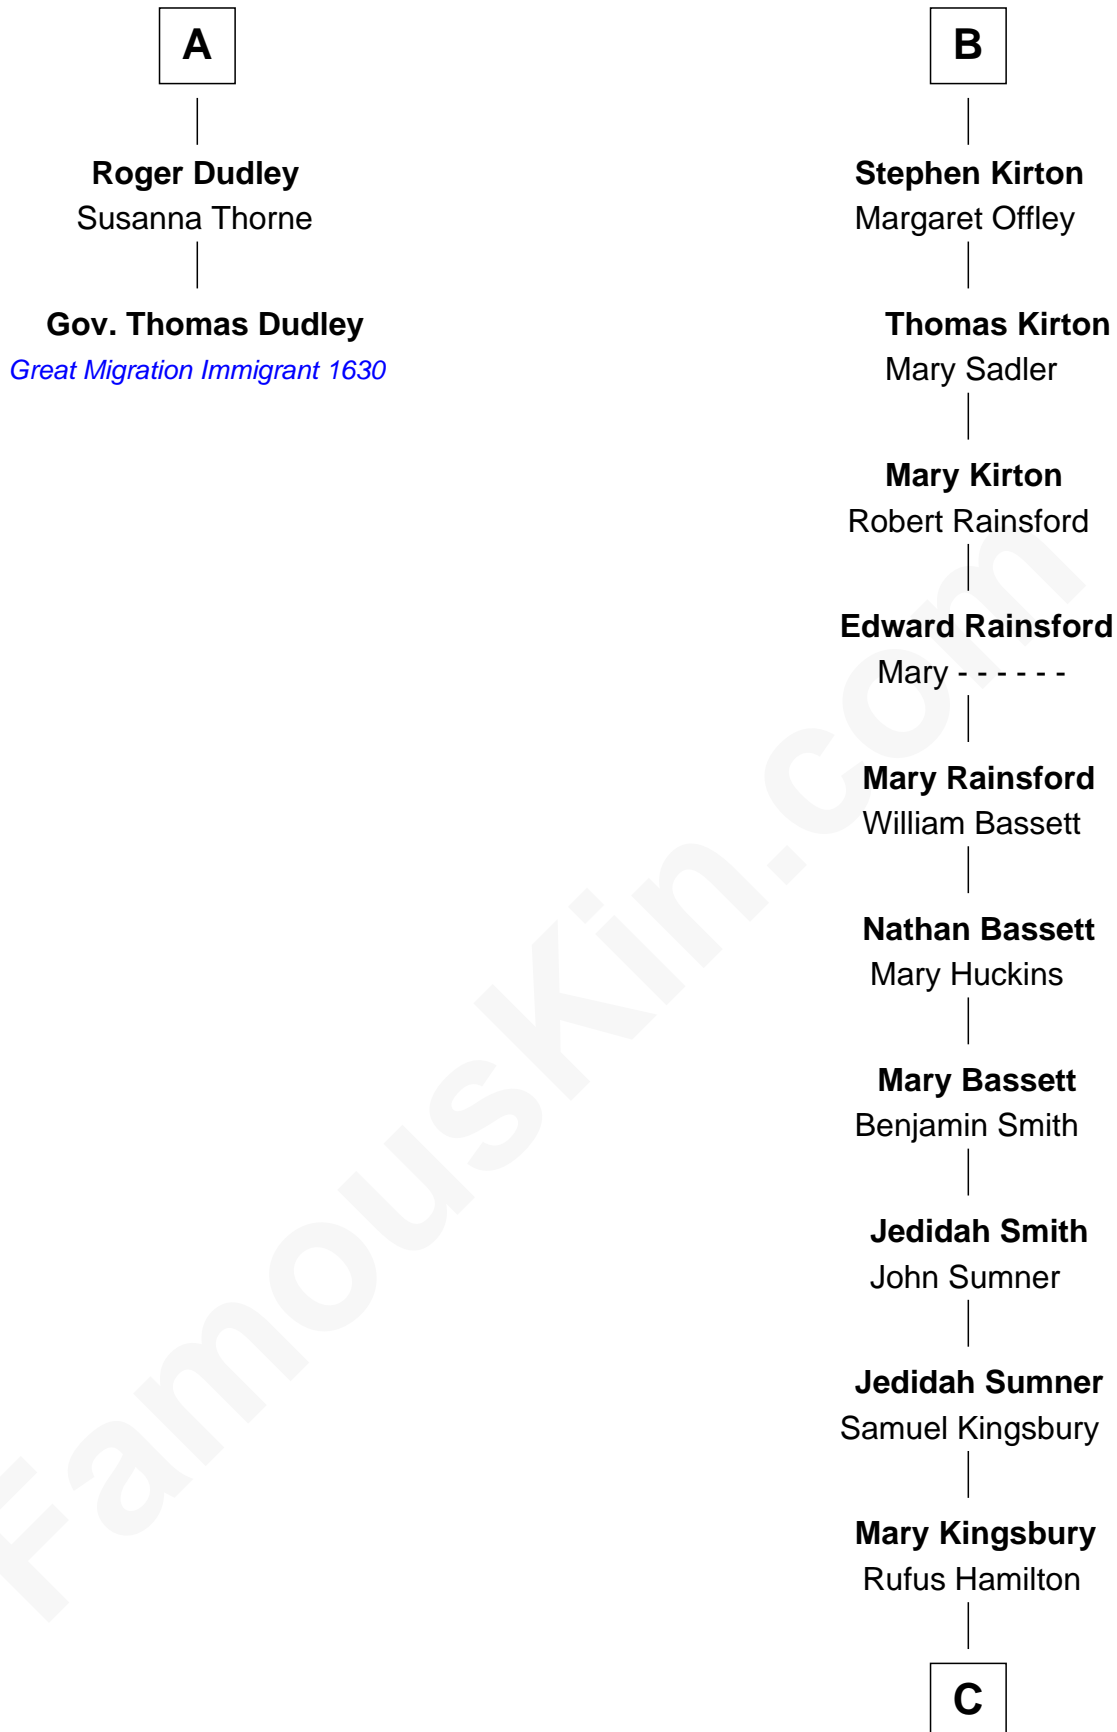

## Relationship Chart of

### Gov. Thomas Dudley

(1576 - 1653) Great Migration Immigrant 1630

8th cousin 13 times removed of

**Thomas J. Watson, Jr.**  
President and CEO of I.B.M.

**C**

**Mary Hamilton**

Dr. Oliver Kittredge

**Oliver Kittredge**