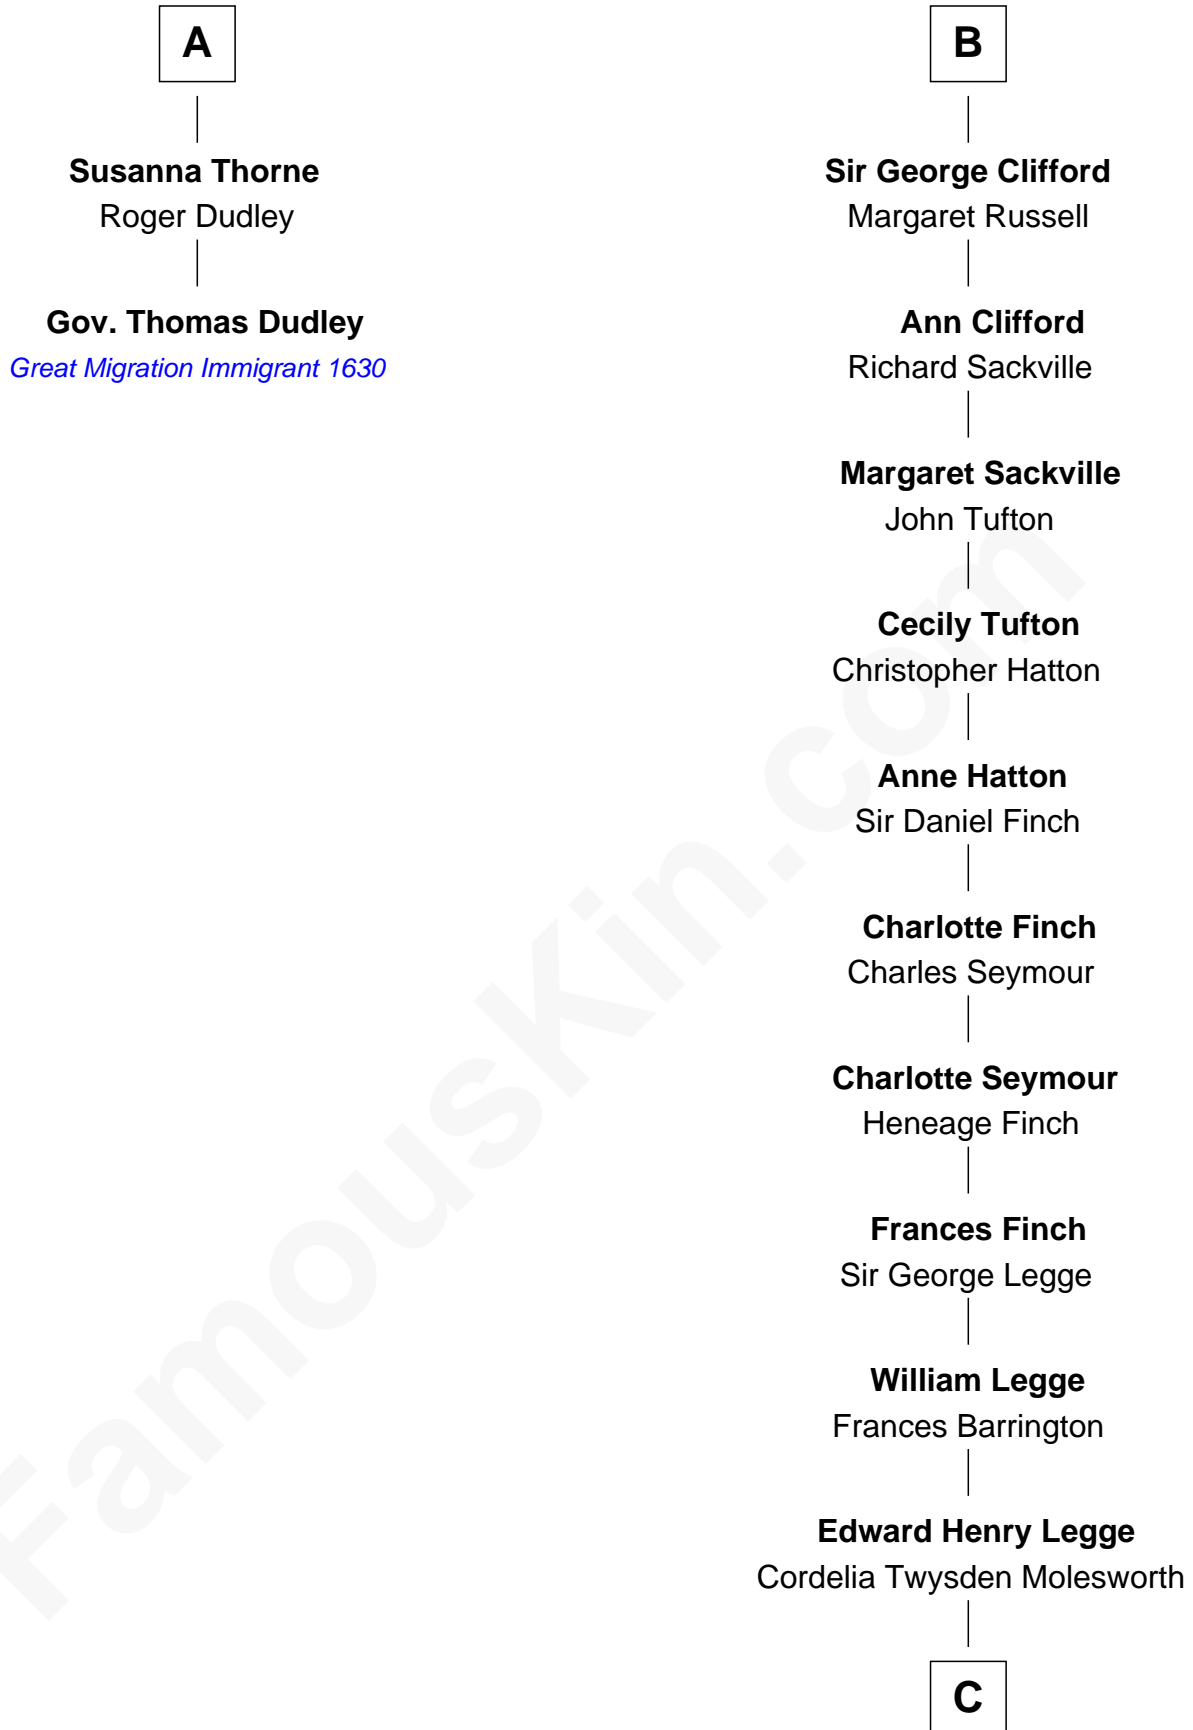

FamousKin.com

Relationship Chart of

Gov. Thomas Dudley

(1576 - 1653) Great Migration Immigrant 1630

8th cousin 12 times removed of

Kit Harington

TV Actor - "Game of Thrones"

Sir John Grey
Avice Marmion

C

Lois Marjorie Legge
Ernest Wriothesley Denny

Lavender Cecilia Denny
John Charles Dundas Harington

Sir David Richard Harington
Deborah Jane Catesby

Kit Harington

TV Actor - "Game of Thrones"