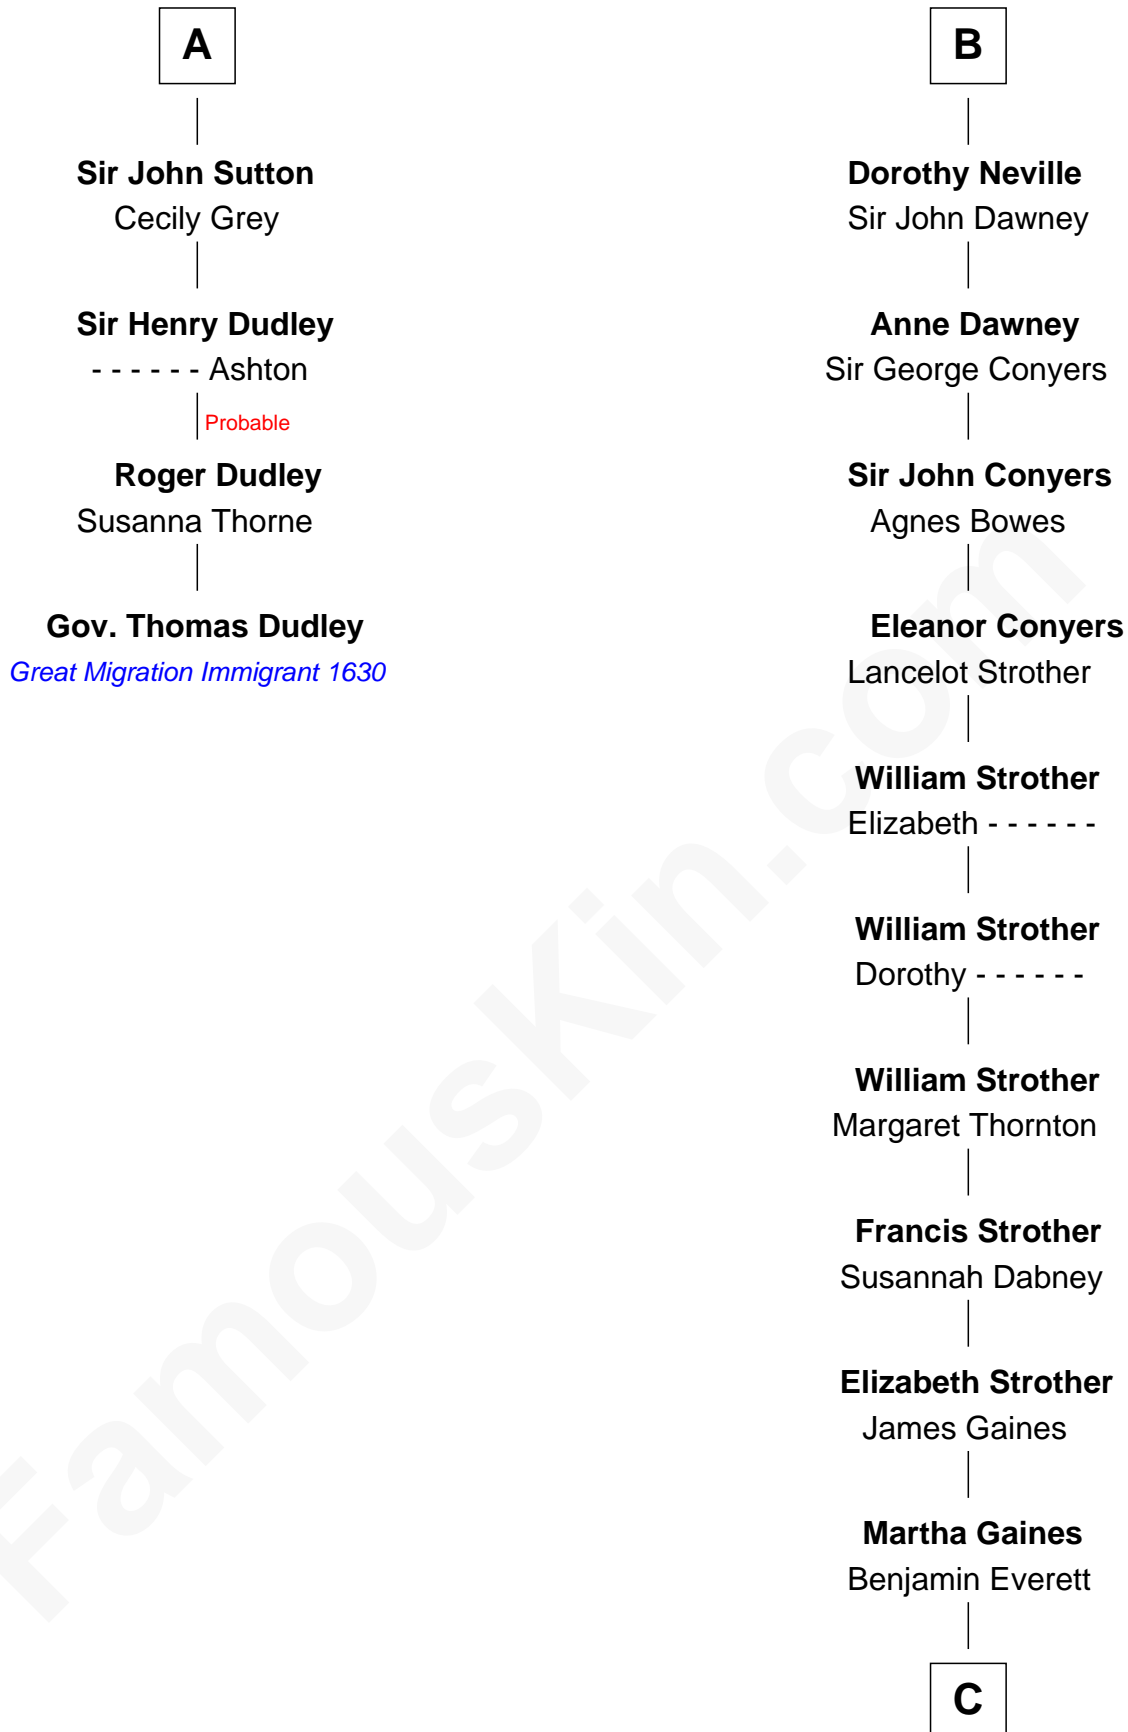

FamousKin.com

Relationship Chart of

Gov. Thomas Dudley

(1576 - 1653) Great Migration Immigrant 1630

10th cousin 11 times removed of

William H. Macy
TV and Movie Actor

Sir James de Audley
Ela Longespee

C

Dr. George Gaines Everitt

Mary A. Mayers

Horace Benjamin Everitt

Martha Leticia Roberts

Mary Lois Everitt

Clement Overstreet

Lois Elizabeth Overstreet

William Hall Macy