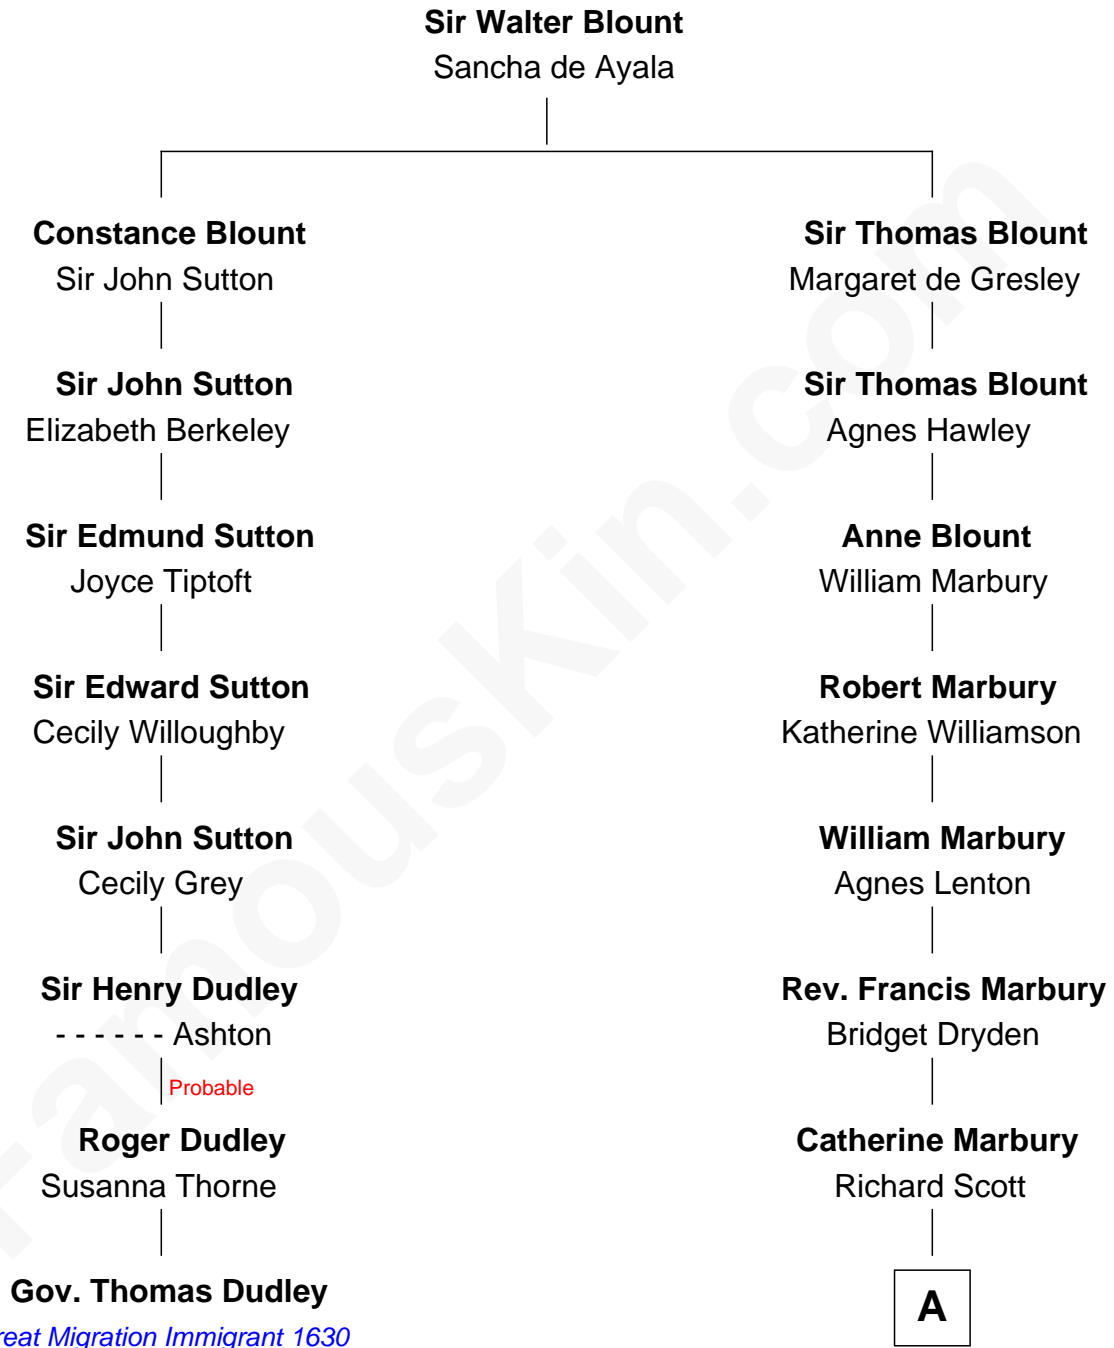

FamousKin.com

Relationship Chart of

Gov. Thomas Dudley

(1576 - 1653) Great Migration Immigrant 1630

7th cousin 7 times removed of

Henry Clay Folger

Founder of Folger Shakespeare Library and Chairman of Standard Oil

Elizabeth Brown

Rebecca Slocum

George Folger

Samuel Brown Folger

Nancy F. Hiller

Henry Clay Folger

Eliza Jane Clark

Henry Clay Folger