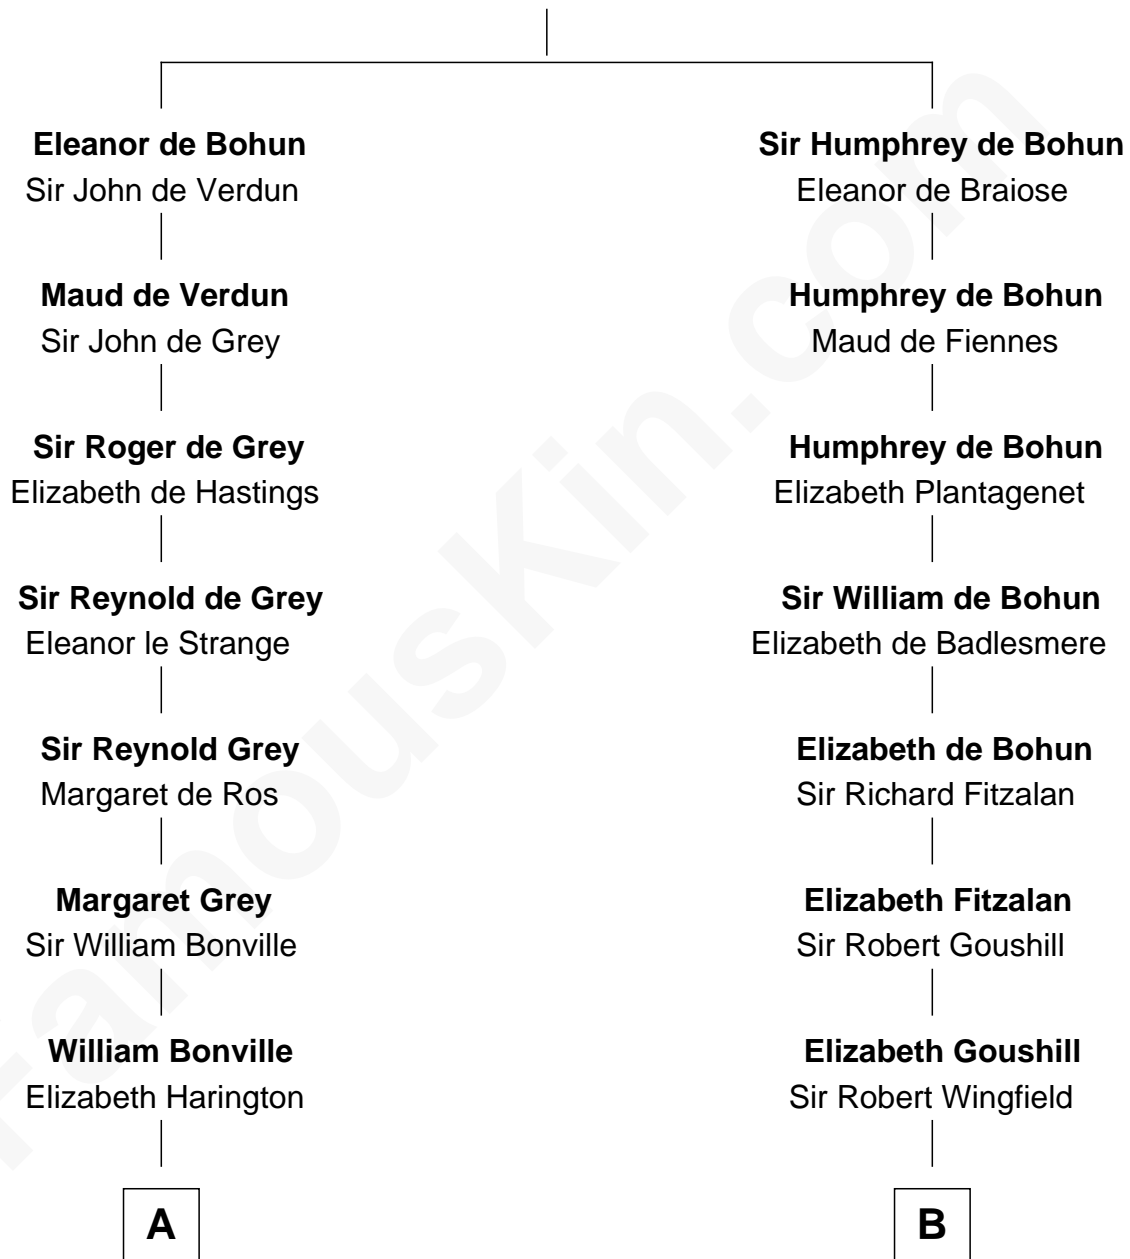

**FamousKin.com**  
**Relationship Chart of**  
**Gov. Thomas Dudley**

(1576 - 1653) Great Migration Immigrant 1630

12th cousin 9 times removed of

**Henry Clay Folger**

Founder of Folger Shakespeare Library and Chairman of Standard Oil

**Sir Humphrey de Bohun**

Maud of Eu

**C**

**Peleg Slocum**  
Elizabeth Brown

**Rebecca Slocum**  
George Folger

**Samuel Brown Folger**  
Nancy F. Hiller

**Henry Clay Folger**  
Eliza Jane Clark

**Henry Clay Folger**  
*Chairman of Standard Oil*