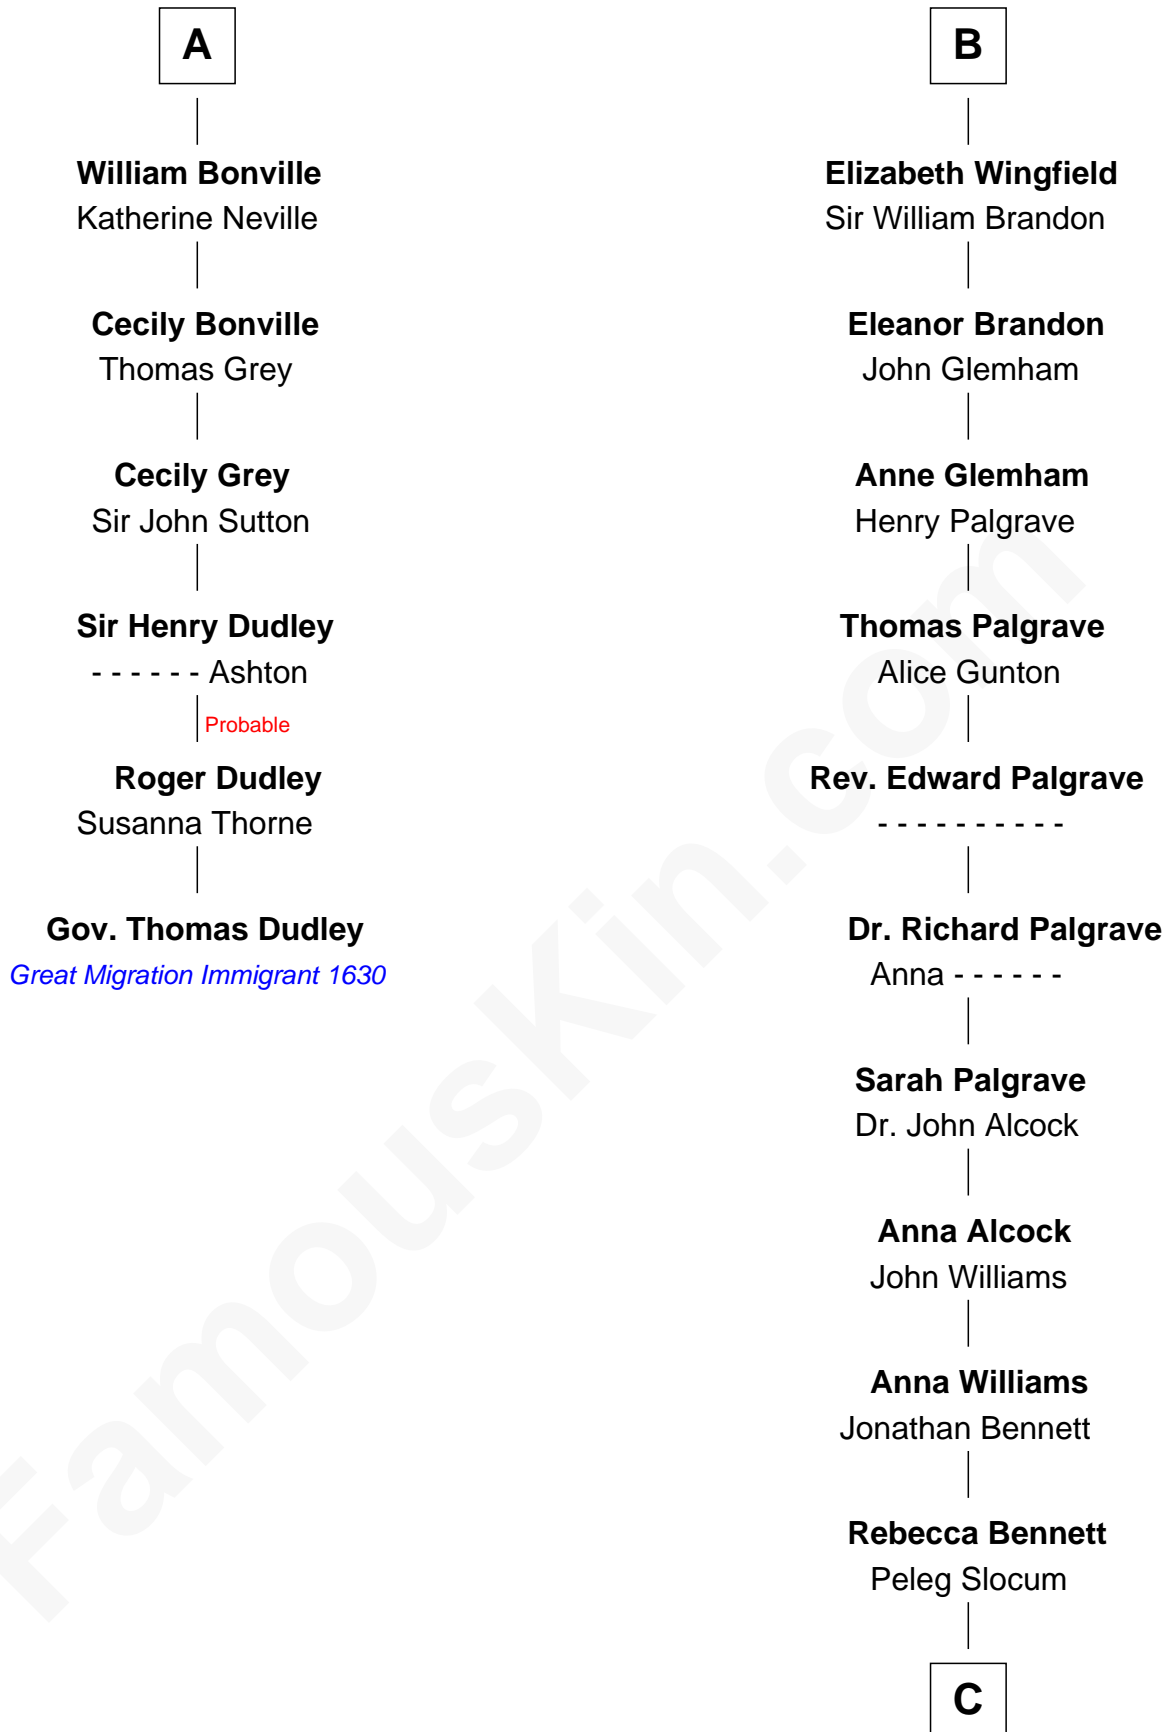

**FamousKin.com**  
**Relationship Chart of**  
**Gov. Thomas Dudley**

(1576 - 1653) Great Migration Immigrant 1630

12th cousin 9 times removed of

**Henry Clay Folger**

Founder of Folger Shakespeare Library and Chairman of Standard Oil

**Sir Humphrey de Bohun**

Maud of Eu

**C**

**Peleg Slocum**  
Elizabeth Brown

**Rebecca Slocum**  
George Folger

**Samuel Brown Folger**  
Nancy F. Hiller

**Henry Clay Folger**  
Eliza Jane Clark

**Henry Clay Folger**  
*Chairman of Standard Oil*

FamousKin.com