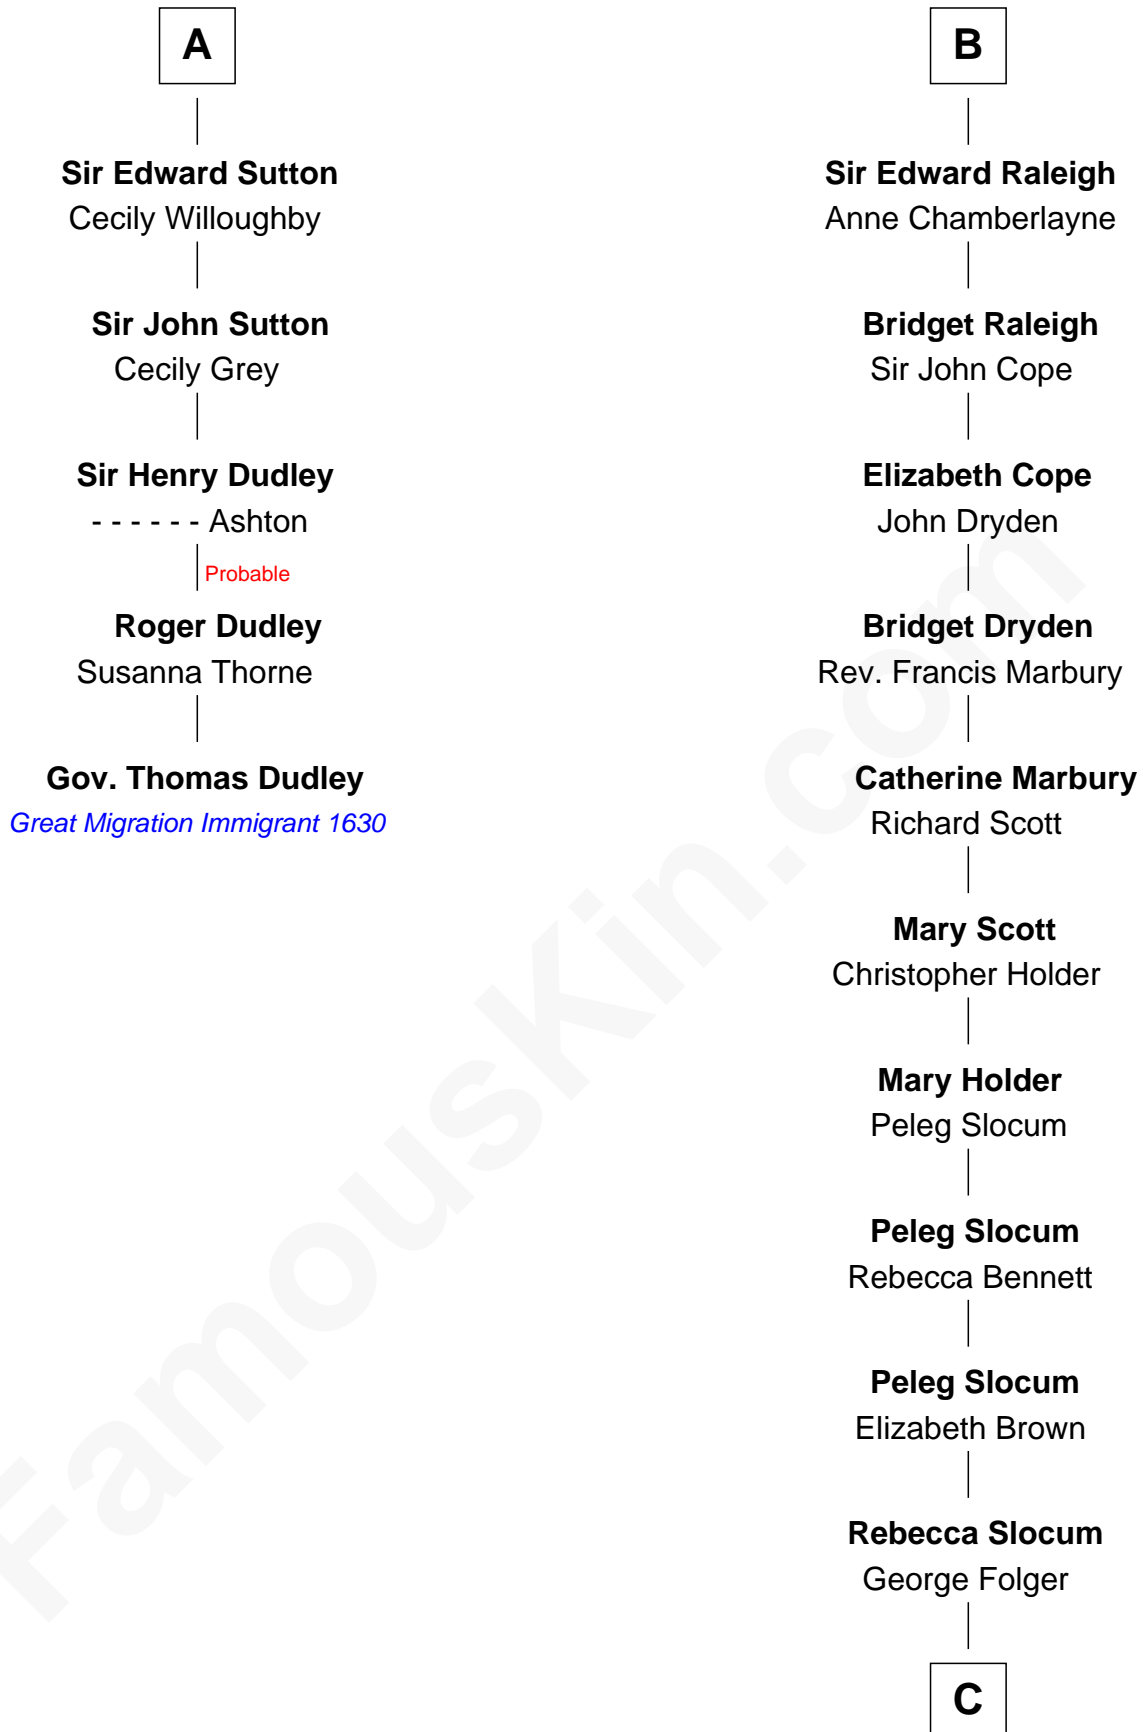

FamousKin.com

Relationship Chart of

Gov. Thomas Dudley

(1576 - 1653) Great Migration Immigrant 1630

11th cousin 8 times removed of

Henry Clay Folger

Founder of Folger Shakespeare Library and Chairman of Standard Oil

Alice le Despenser

Sir John Sutton

Sir John Sutton

Constance Blount

Sir John Sutton

Elizabeth Berkeley

Sir Edmund Sutton

Joyce Tiptoft

A

Hugh le Despencer

Eleanor de Clare

Sir Edward le Despencer

Anne de Ferrers

Edward Despencer

Elizabeth Burghersh

Margaret Despencer

Robert de Ferrers

Phillippa Ferrers

Sir Thomas Greene

Elizabeth Greene

William Raleigh

Sir Edward Raleigh

Margaret Verney

B