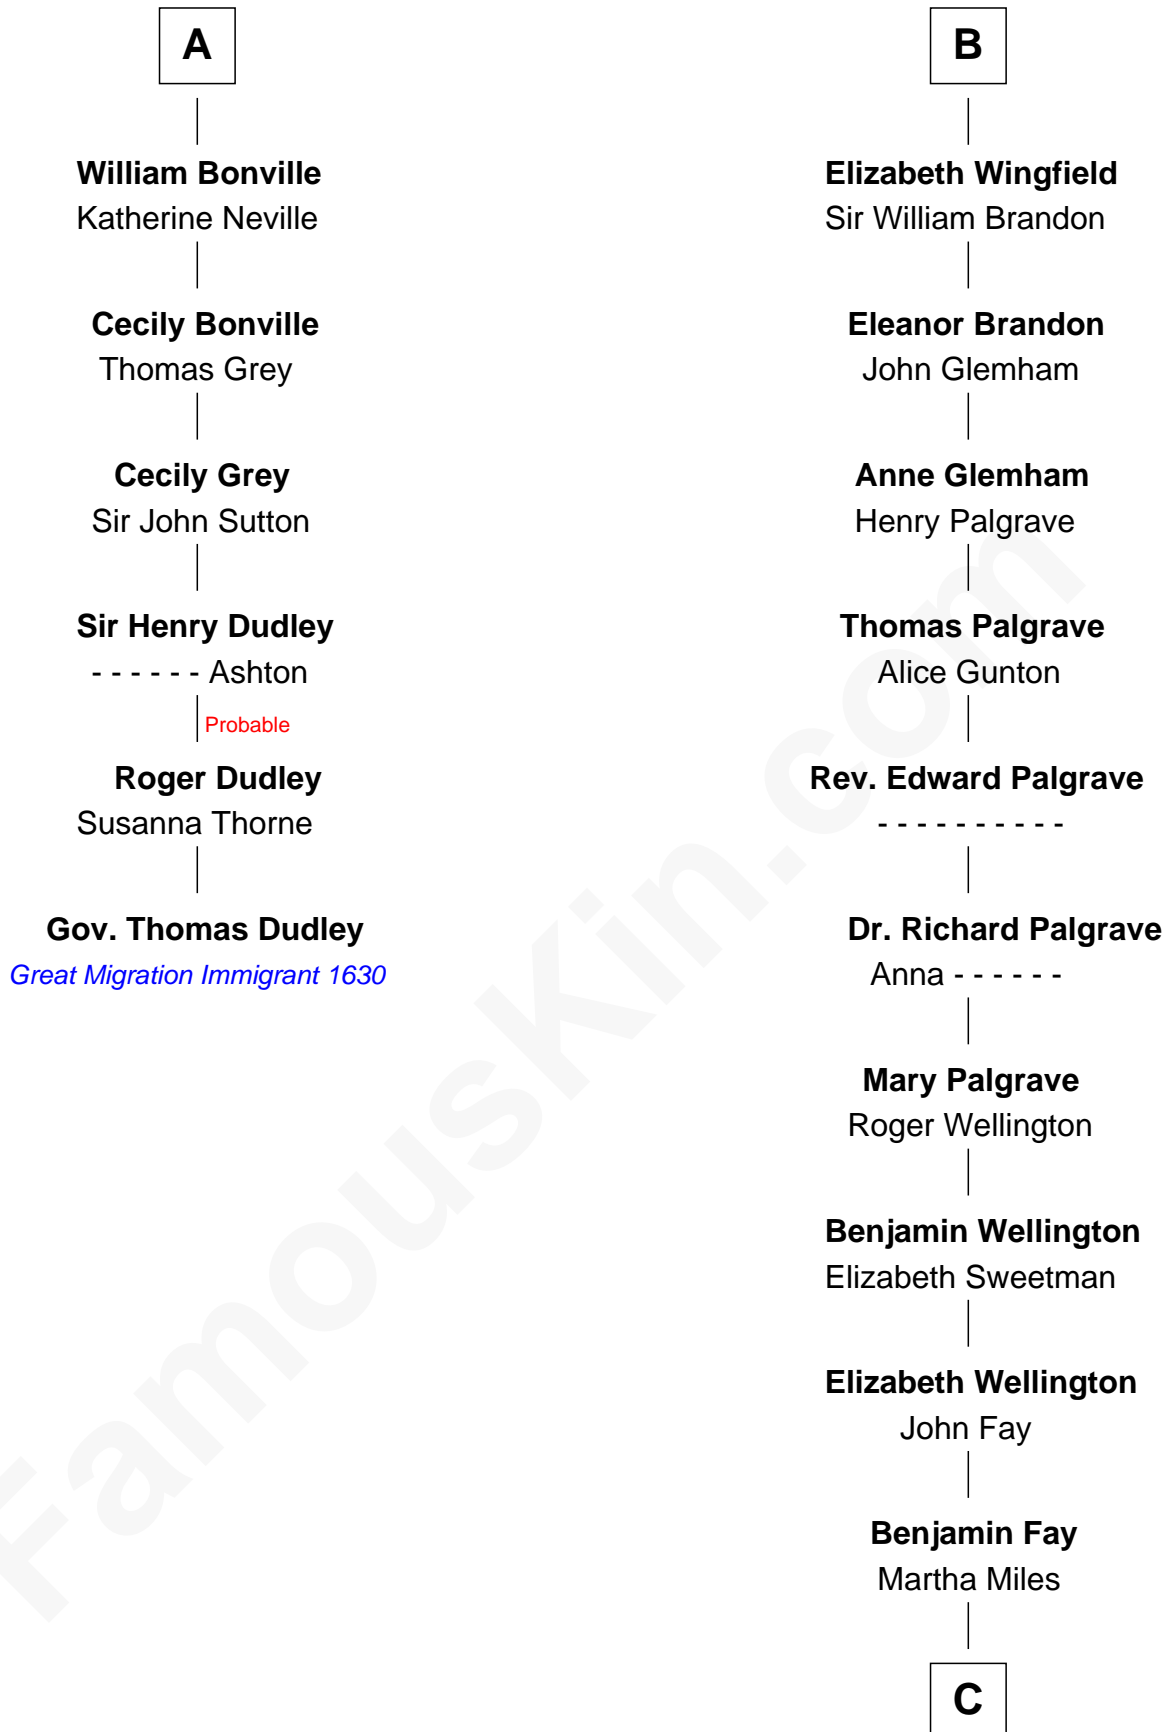

## Relationship Chart of

### Gov. Thomas Dudley

(1576 - 1653) Great Migration Immigrant 1630

12th cousin 6 times removed of

### Eli Whitney

*Inventor of the Cotton Gin*

**Sir Humphrey de Bohun**

Maud of Eu

**C**

**Elizabeth Fay**

Eli Whitney

**Eli Whitney**

*Inventor of the Cotton Gin*

FamousKin.com