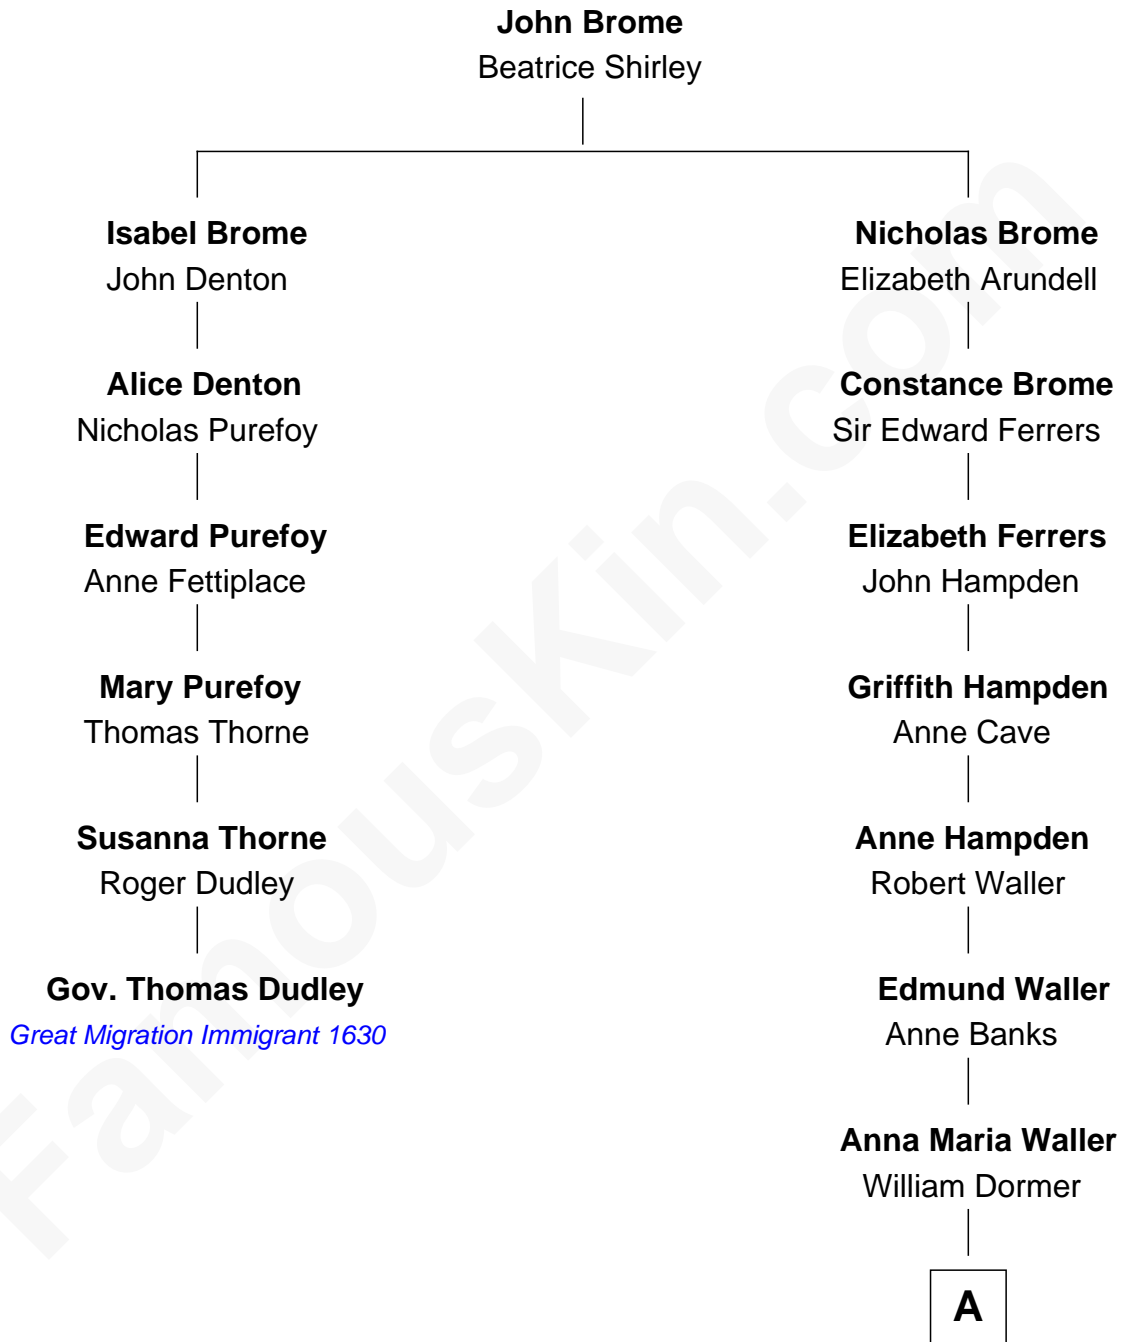

FamousKin.com

Relationship Chart of

Gov. Thomas Dudley

(1576 - 1653) *Great Migration Immigrant 1630*

5th cousin 13 times removed of

Cara Delevingne

Fashion Model and Movie Actress