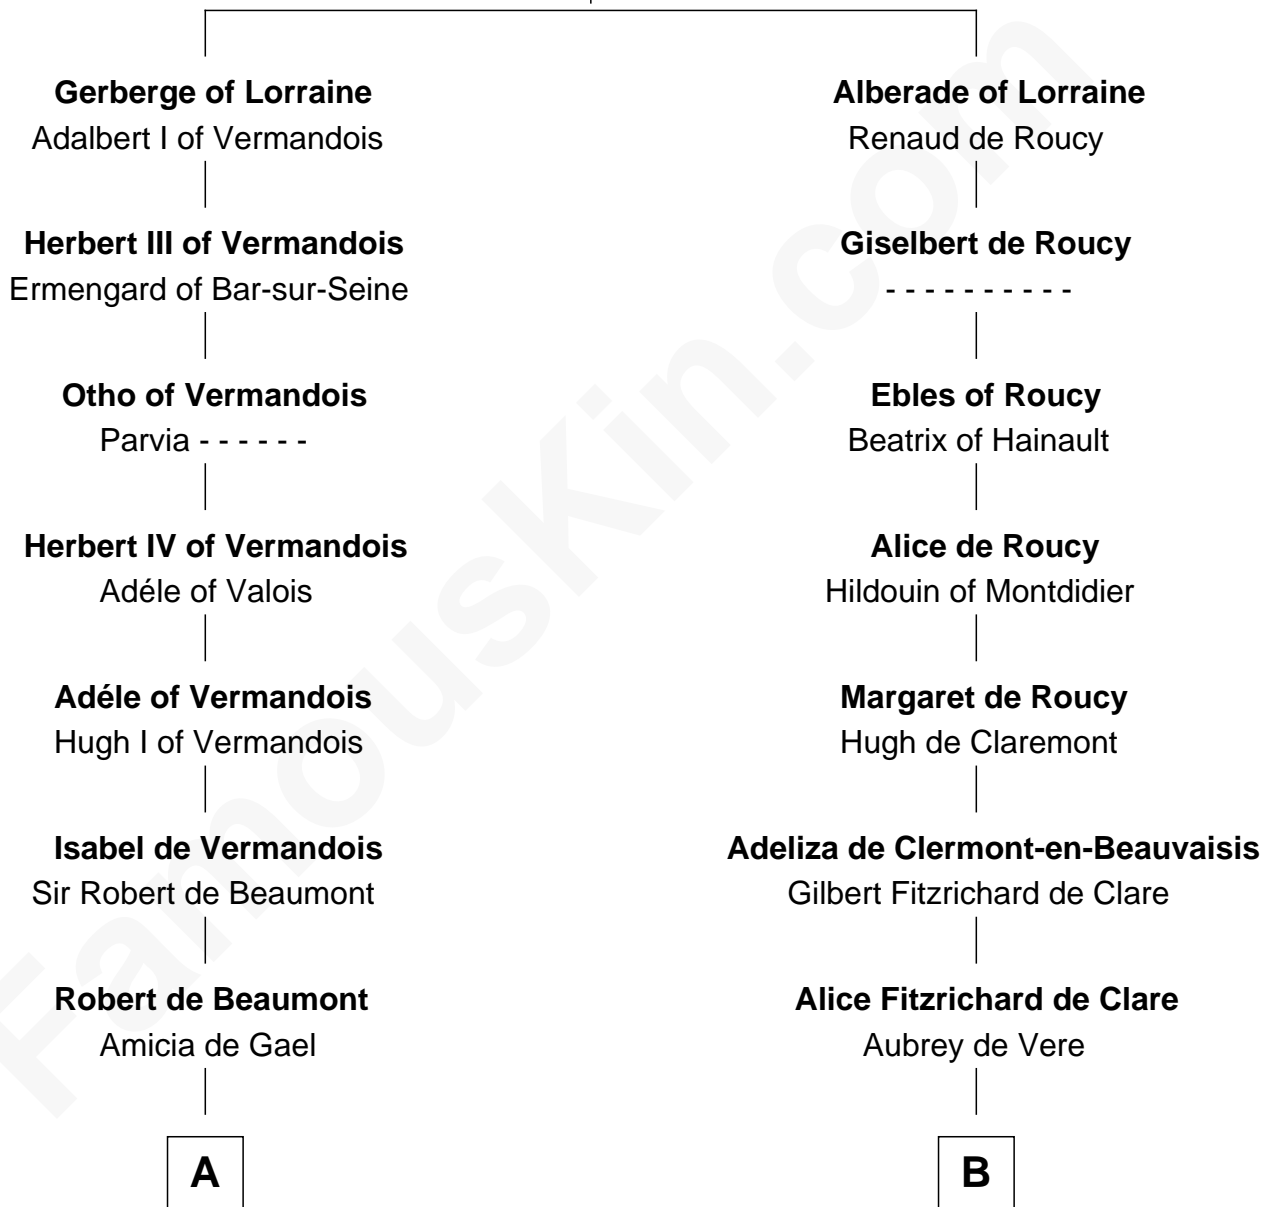

FamousKin.com

Relationship Chart of

Gov. Thomas Dudley

(1576 - 1653) Great Migration Immigrant 1630

8th cousin 13 times removed of

Robert de Vere

Magna Carta Surety

Giselbert of Lorraine

Gerberga of Saxony

C

—
Sir Edward Sutton

Cecily Willoughby

—
Sir John Sutton

Cecily Grey

—
Sir Henry Dudley

----- Ashton

| Probable

—
Roger Dudley

Susanna Thorne

—
Gov. Thomas Dudley

Great Migration Immigrant 1630

FamousKin.com