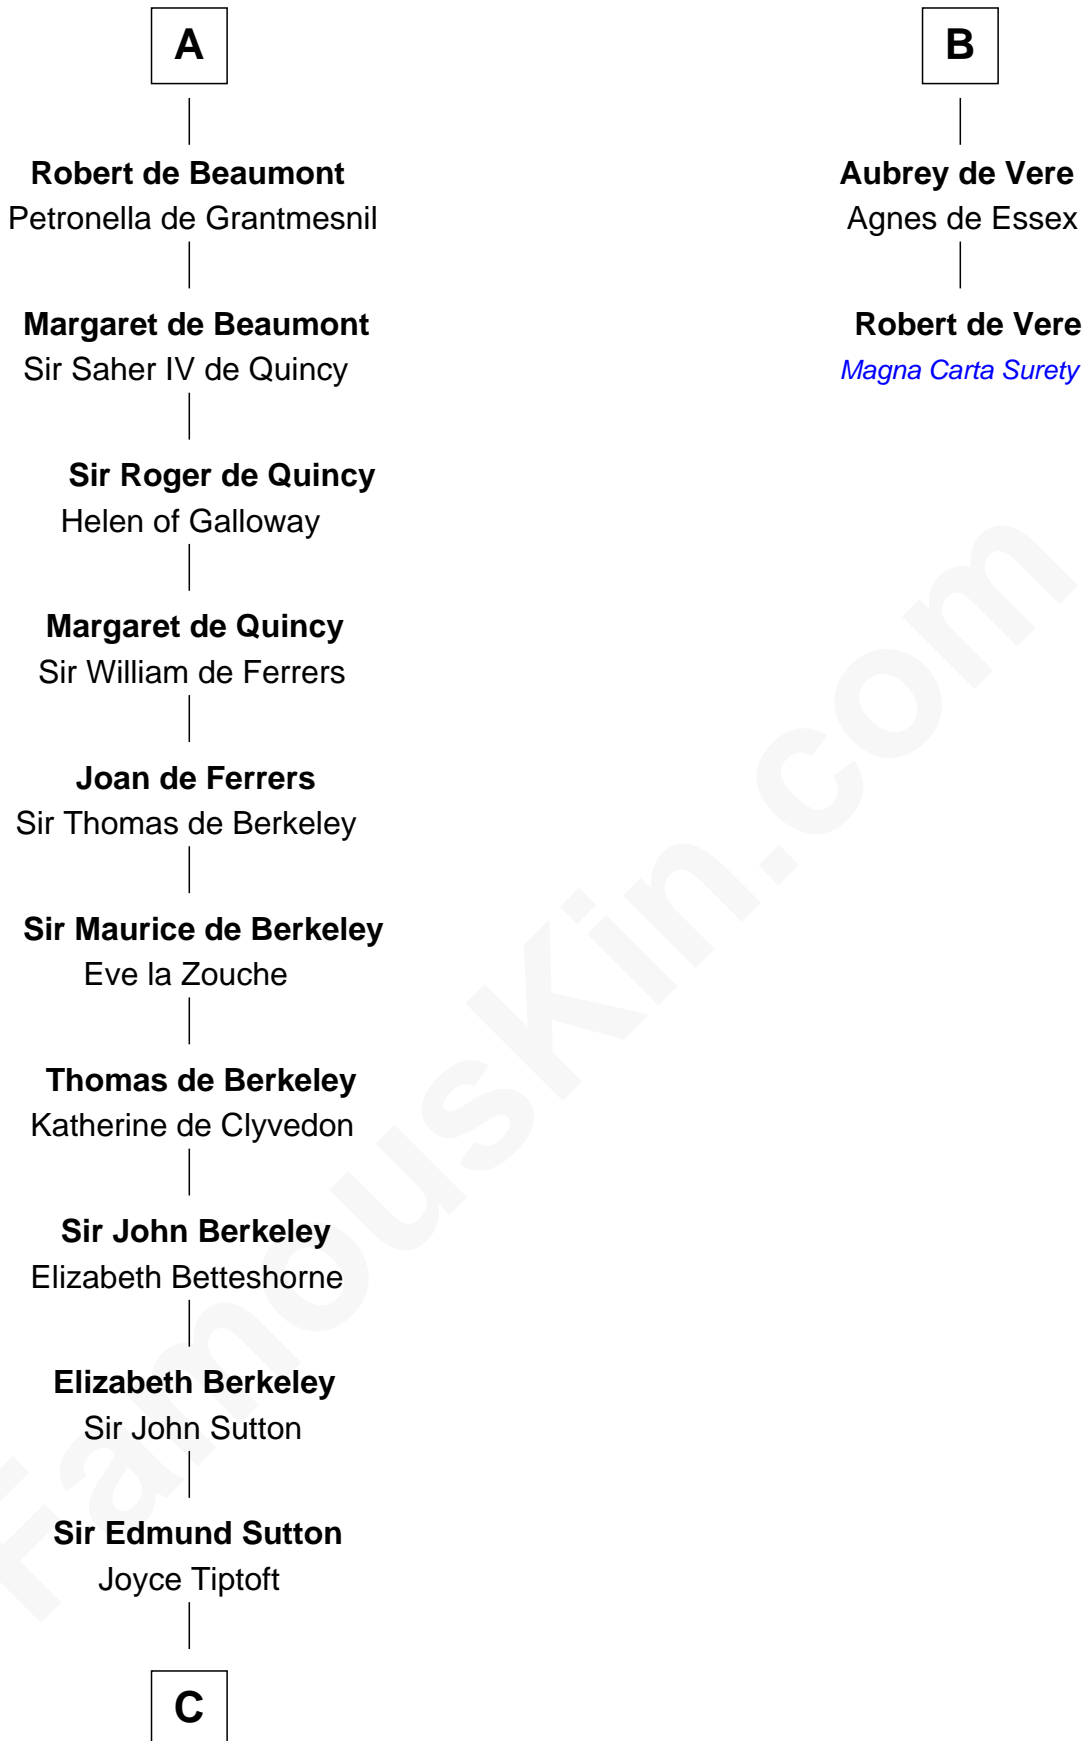

FamousKin.com

Relationship Chart of

Gov. Thomas Dudley

(1576 - 1653) Great Migration Immigrant 1630

8th cousin 13 times removed of

Robert de Vere

Magna Carta Surety

Giselbert of Lorraine

Gerberga of Saxony

C

—
Sir Edward Sutton

Cecily Willoughby

—
Sir John Sutton

Cecily Grey

—
Sir Henry Dudley

----- Ashton

| Probable

—
Roger Dudley

Susanna Thorne

—
Gov. Thomas Dudley

Great Migration Immigrant 1630

FamousKin.com