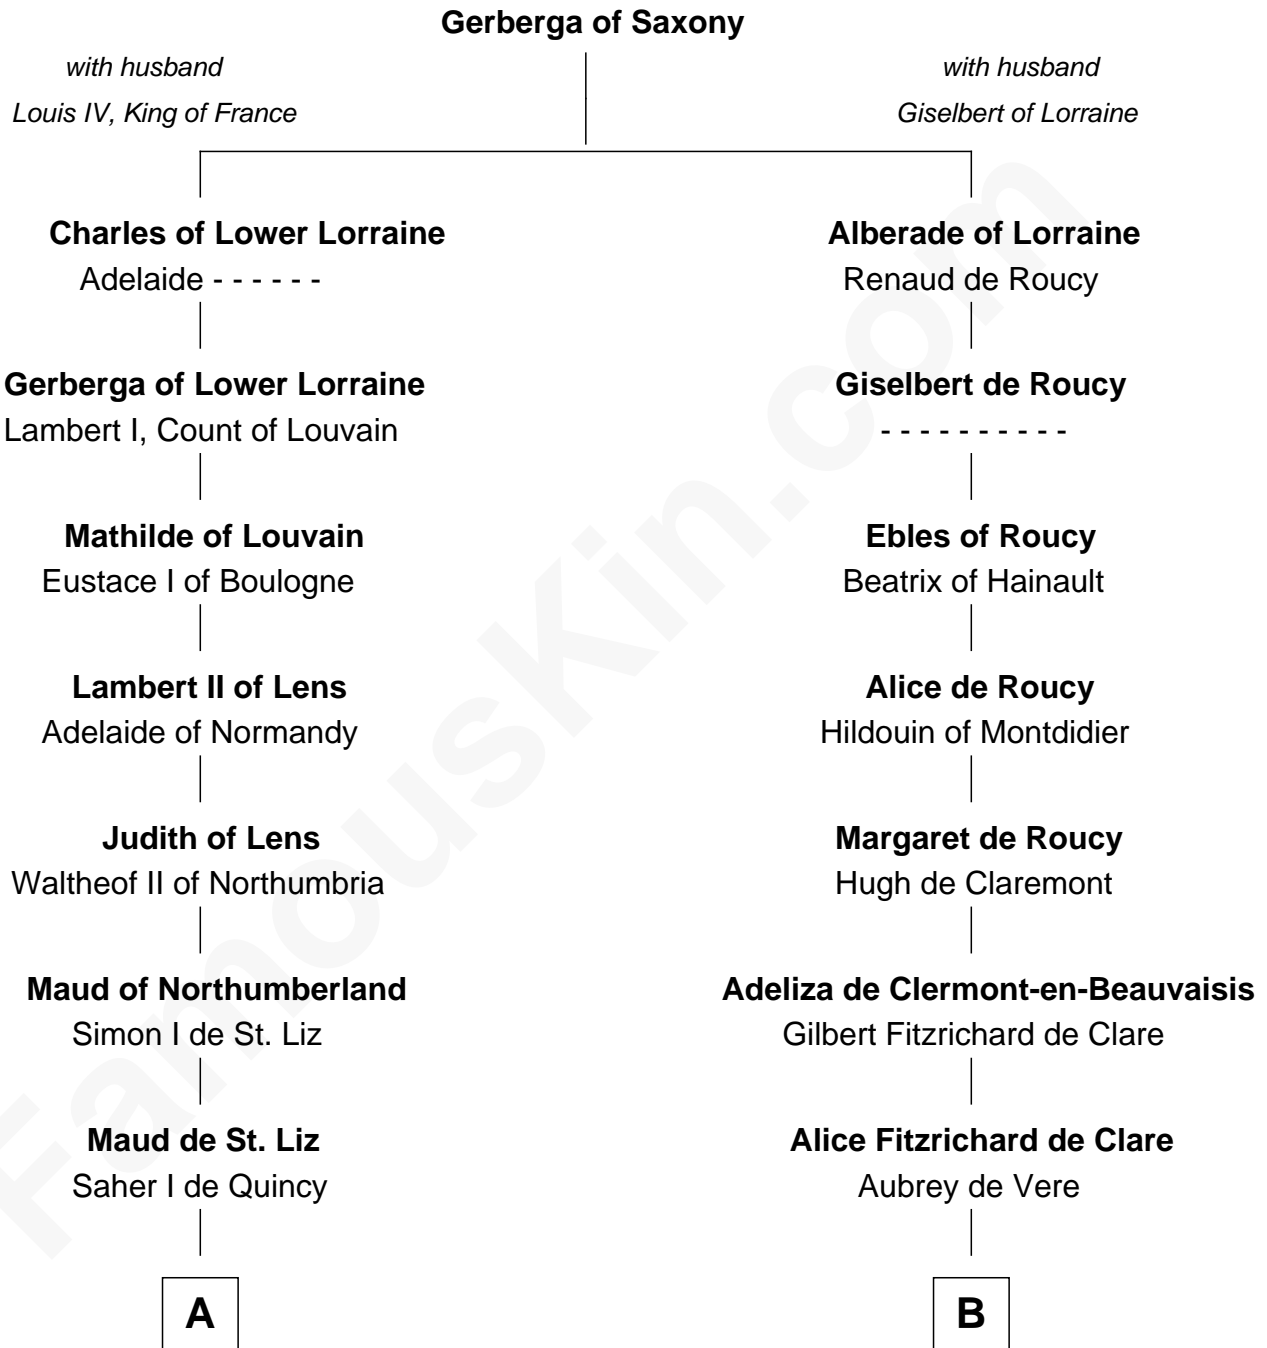

FamousKin.com

Relationship Chart of

Gov. Thomas Dudley

(1576 - 1653) Great Migration Immigrant 1630

8th cousin 13 times removed of

Robert de Vere

Magna Carta Surety

C

—
Sir Edward Sutton

Cecily Willoughby

—
Sir John Sutton

Cecily Grey

—
Sir Henry Dudley

----- Ashton

| Probable

—
Roger Dudley

Susanna Thorne

—
Gov. Thomas Dudley

Great Migration Immigrant 1630

FamousKin.com