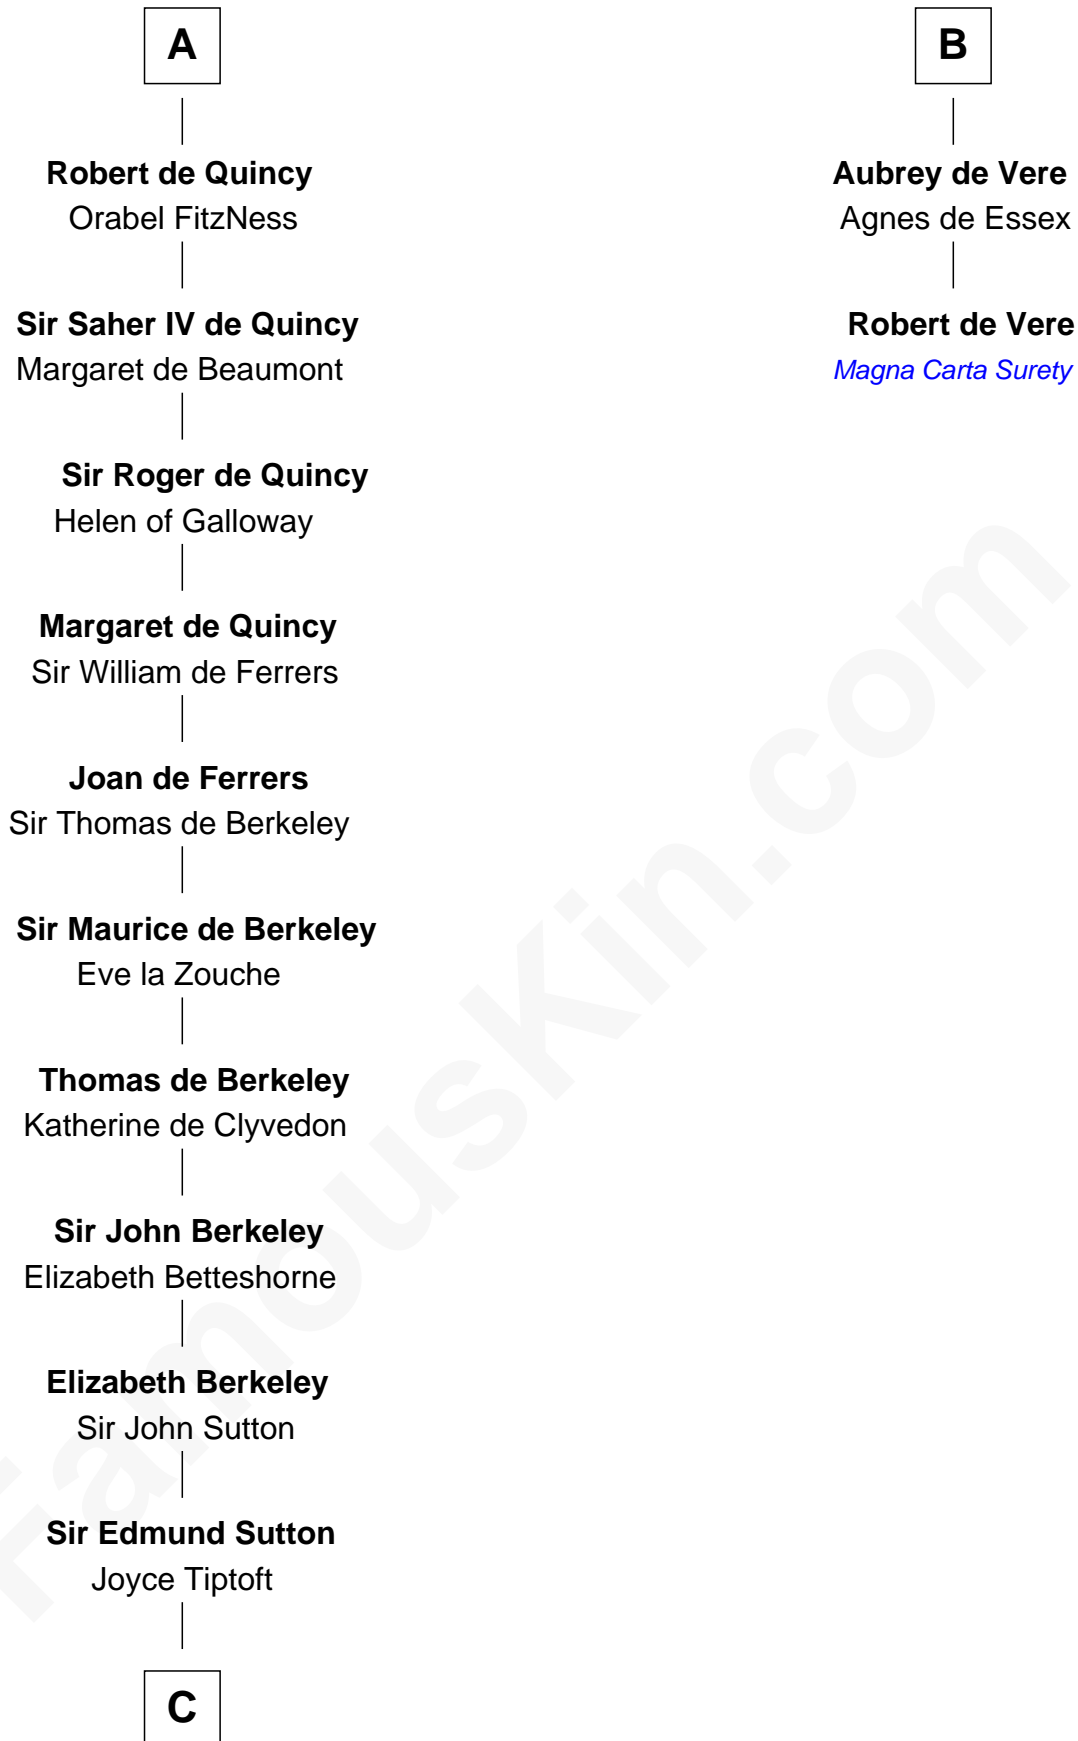

FamousKin.com

Relationship Chart of

Gov. Thomas Dudley

(1576 - 1653) Great Migration Immigrant 1630

8th cousin 13 times removed of

Robert de Vere

Magna Carta Surety

C

—
Sir Edward Sutton

Cecily Willoughby

—
Sir John Sutton

Cecily Grey

—
Sir Henry Dudley

----- Ashton

| Probable

—
Roger Dudley

Susanna Thorne

—
Gov. Thomas Dudley

Great Migration Immigrant 1630

FamousKin.com