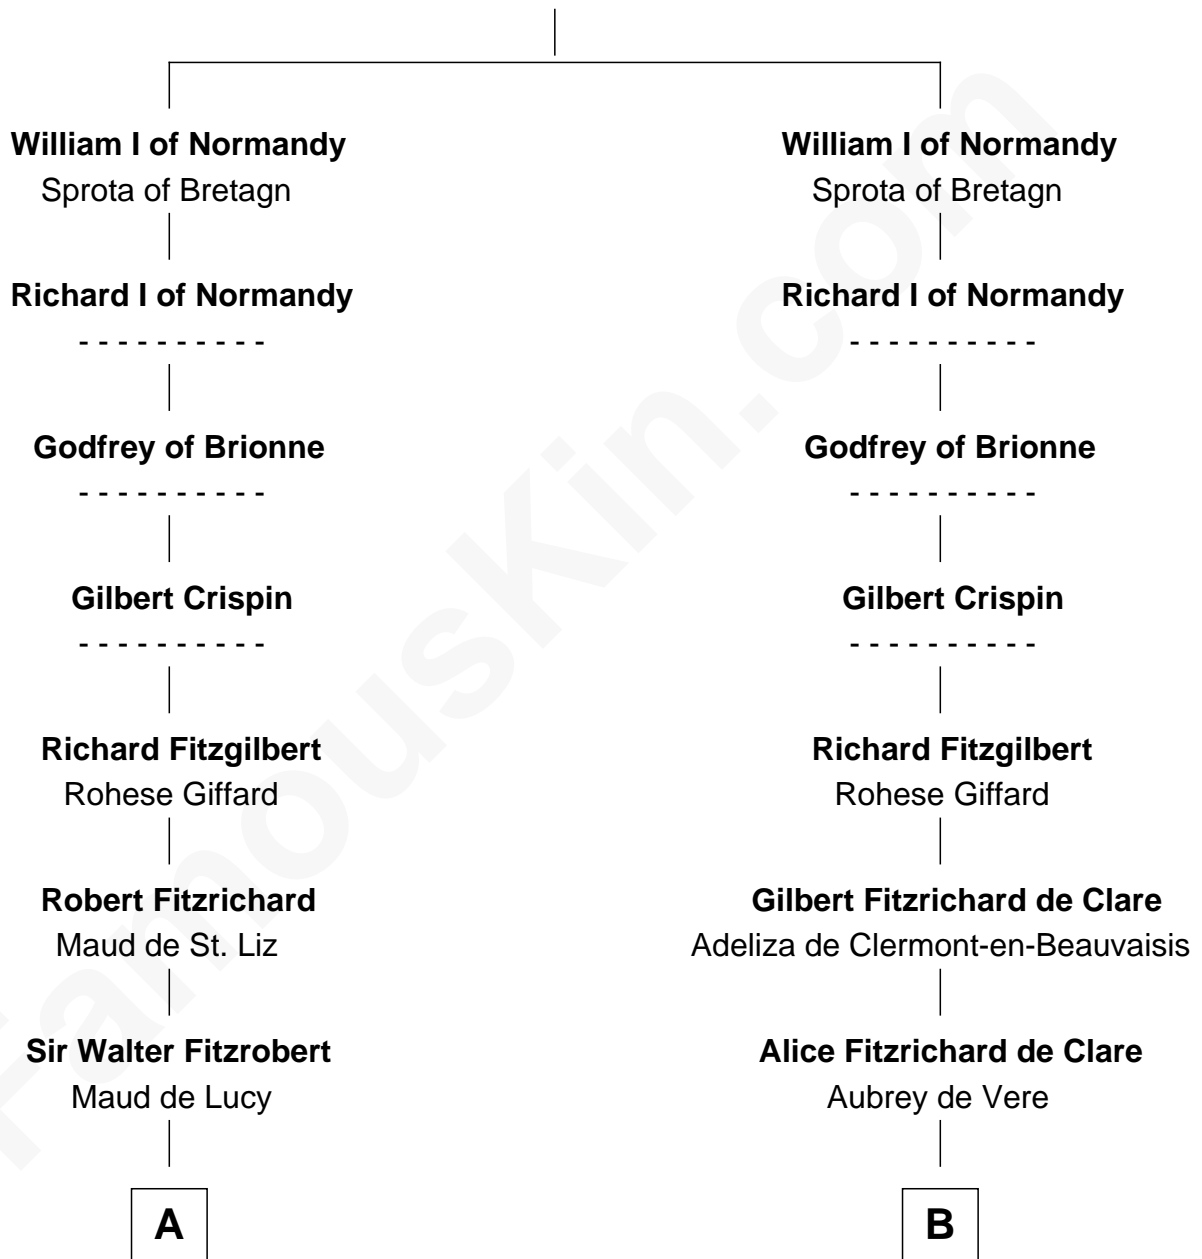

FamousKin.com

Relationship Chart of

Gov. Thomas Dudley

(1576 - 1653) Great Migration Immigrant 1630

8th cousin 12 times removed of

Robert de Vere

Magna Carta Surety

Rollo of Normandy

Poppa of Bayeux

C

—
Anne Fettiplace

Edward Purefoy

—
Mary Purefoy

Thomas Thorne

—
Susanna Thorne

Roger Dudley

—
Gov. Thomas Dudley

Great Migration Immigrant 1630

FamousKin.com