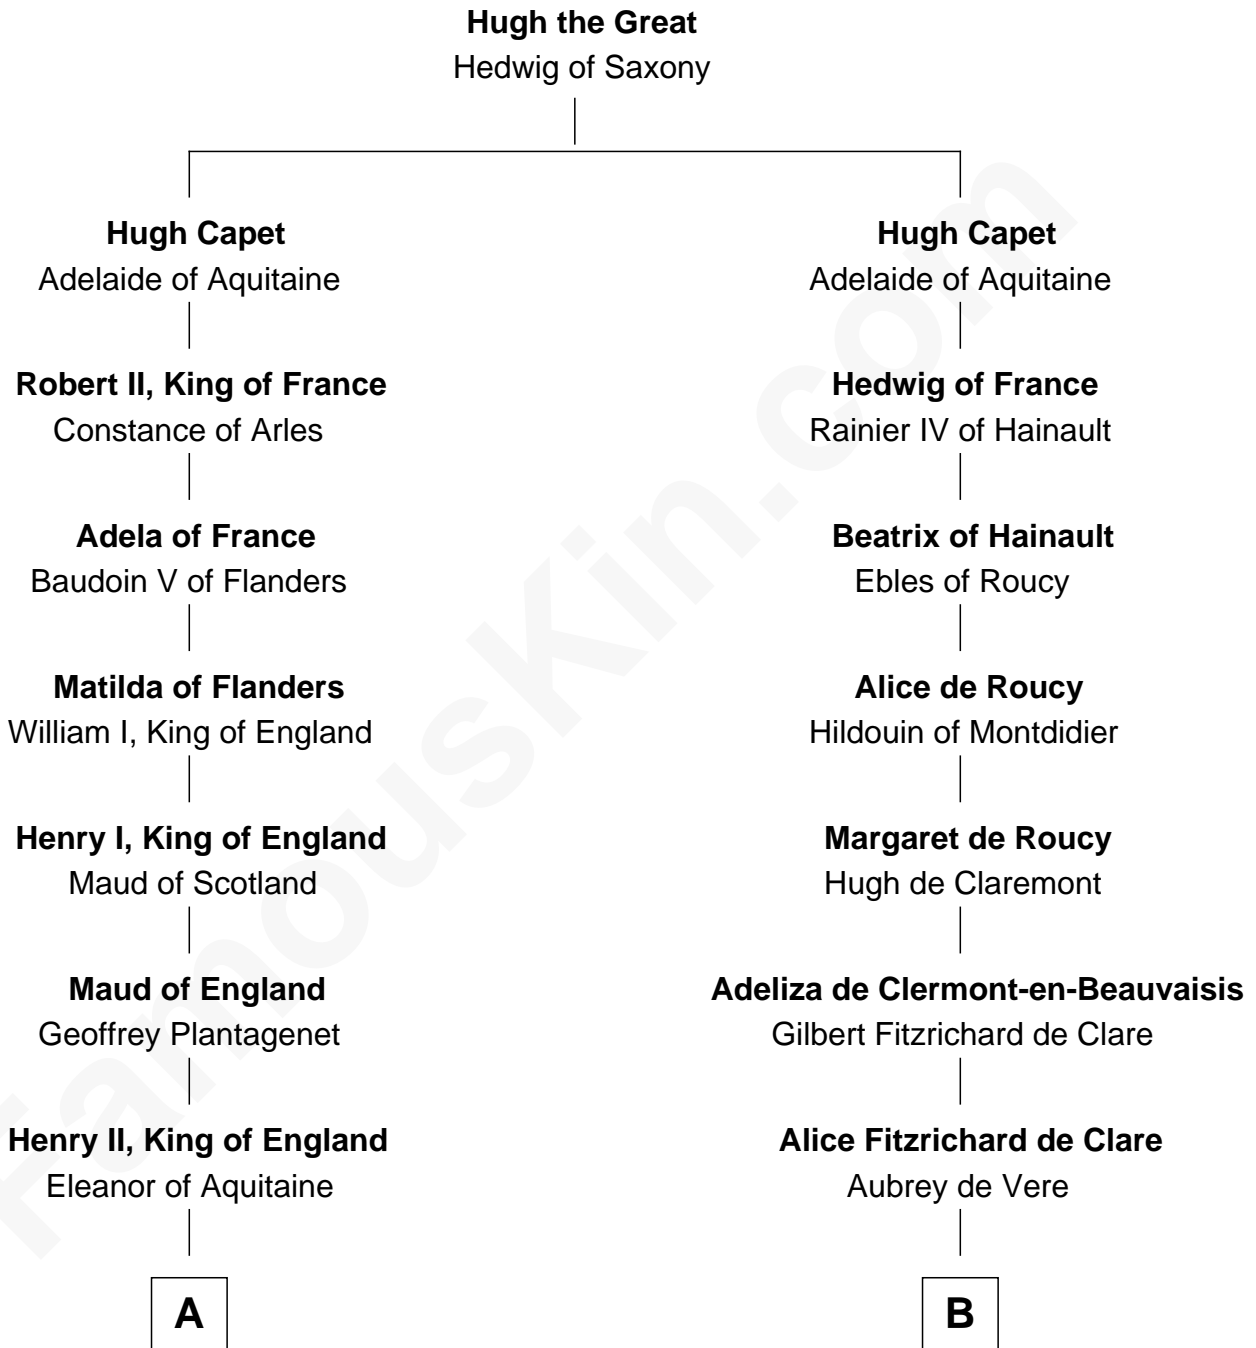

FamousKin.com

Relationship Chart of

Gov. Thomas Dudley

(1576 - 1653) Great Migration Immigrant 1630

8th cousin 12 times removed of

Robert de Vere

Magna Carta Surety

C

—
Sir John Sutton

Cecily Grey

—
Sir Henry Dudley

- - - - - Ashton

| Probable

Roger Dudley

Susanna Thorne

—
Gov. Thomas Dudley

Great Migration Immigrant 1630

FamousKin.com