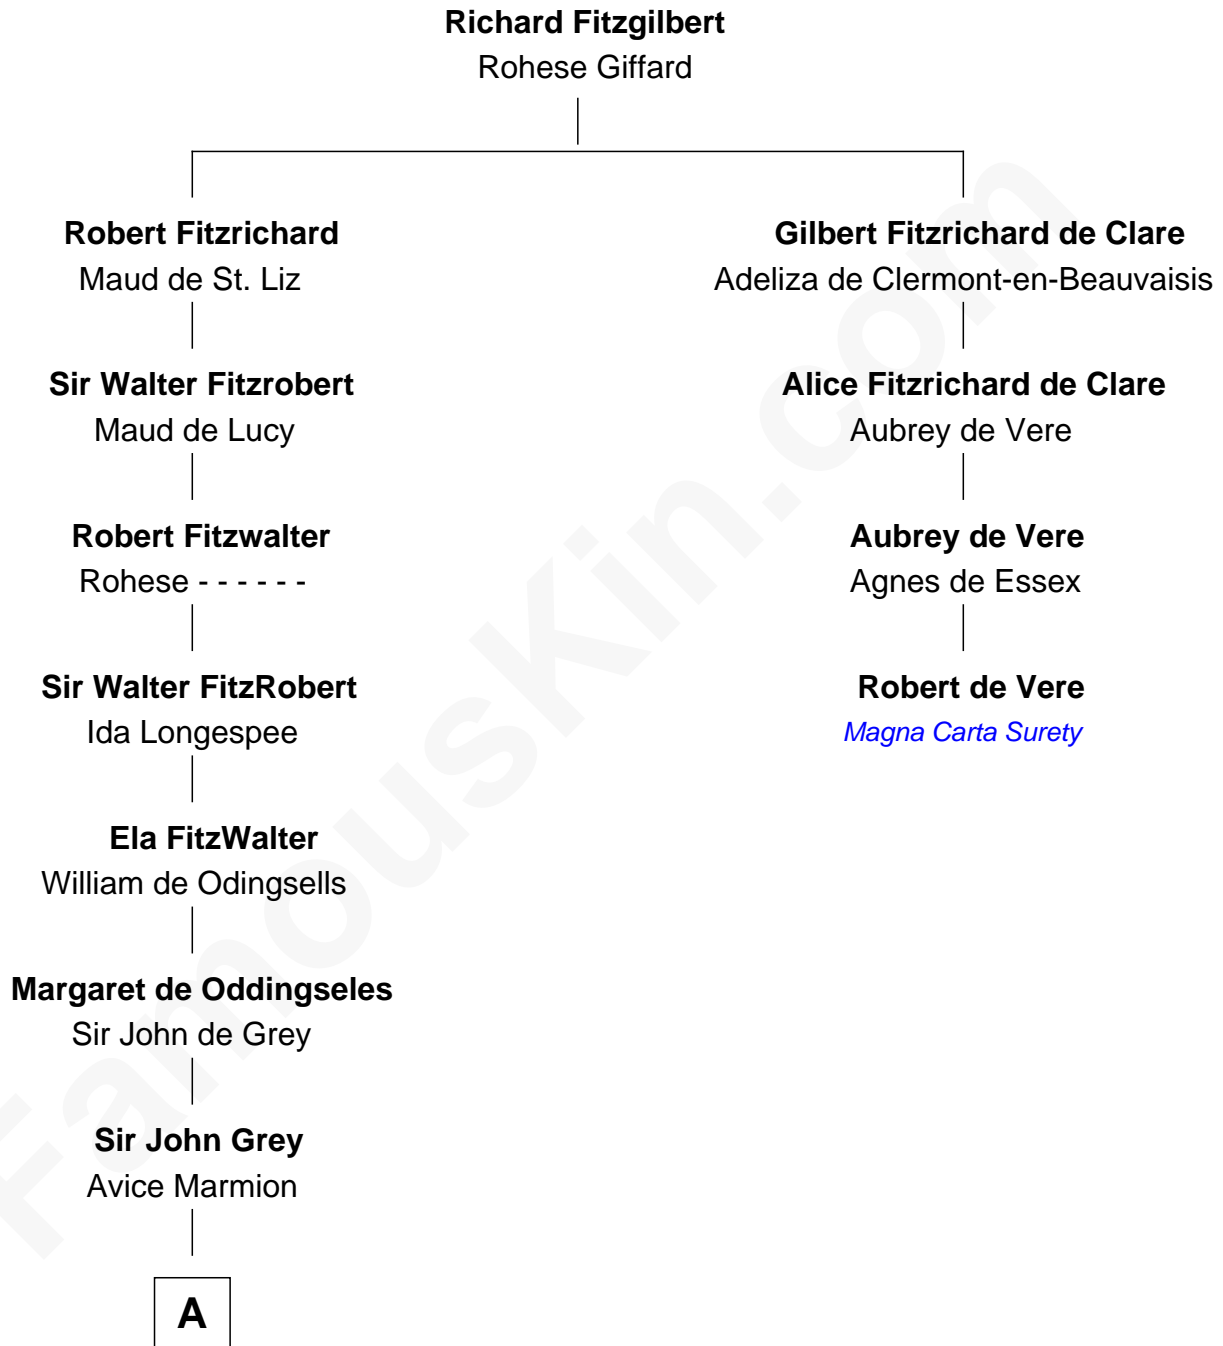

## Relationship Chart of

### Gov. Thomas Dudley

(1576 - 1653) Great Migration Immigrant 1630

3rd cousin 12 times removed of

**Robert de Vere**

*Magna Carta Surety*

**A**

—  
**Maud Grey**

Sir Thomas Harcourt

—  
**Sir Thomas Harcourt**

Jane Fraunceys

—  
**Sir Richard Harcourt**

Edith St. Clair

—  
**Alice Harcourt**

William Bessiles

—  
**Elizabeth Bessiles**

Richard Fettiplace

—  
**Anne Fettiplace**

Edward Purefoy

—  
**Mary Purefoy**

Thomas Thorne

—  
**Susanna Thorne**

Roger Dudley

—  
**Gov. Thomas Dudley**

*Great Migration Immigrant 1630*