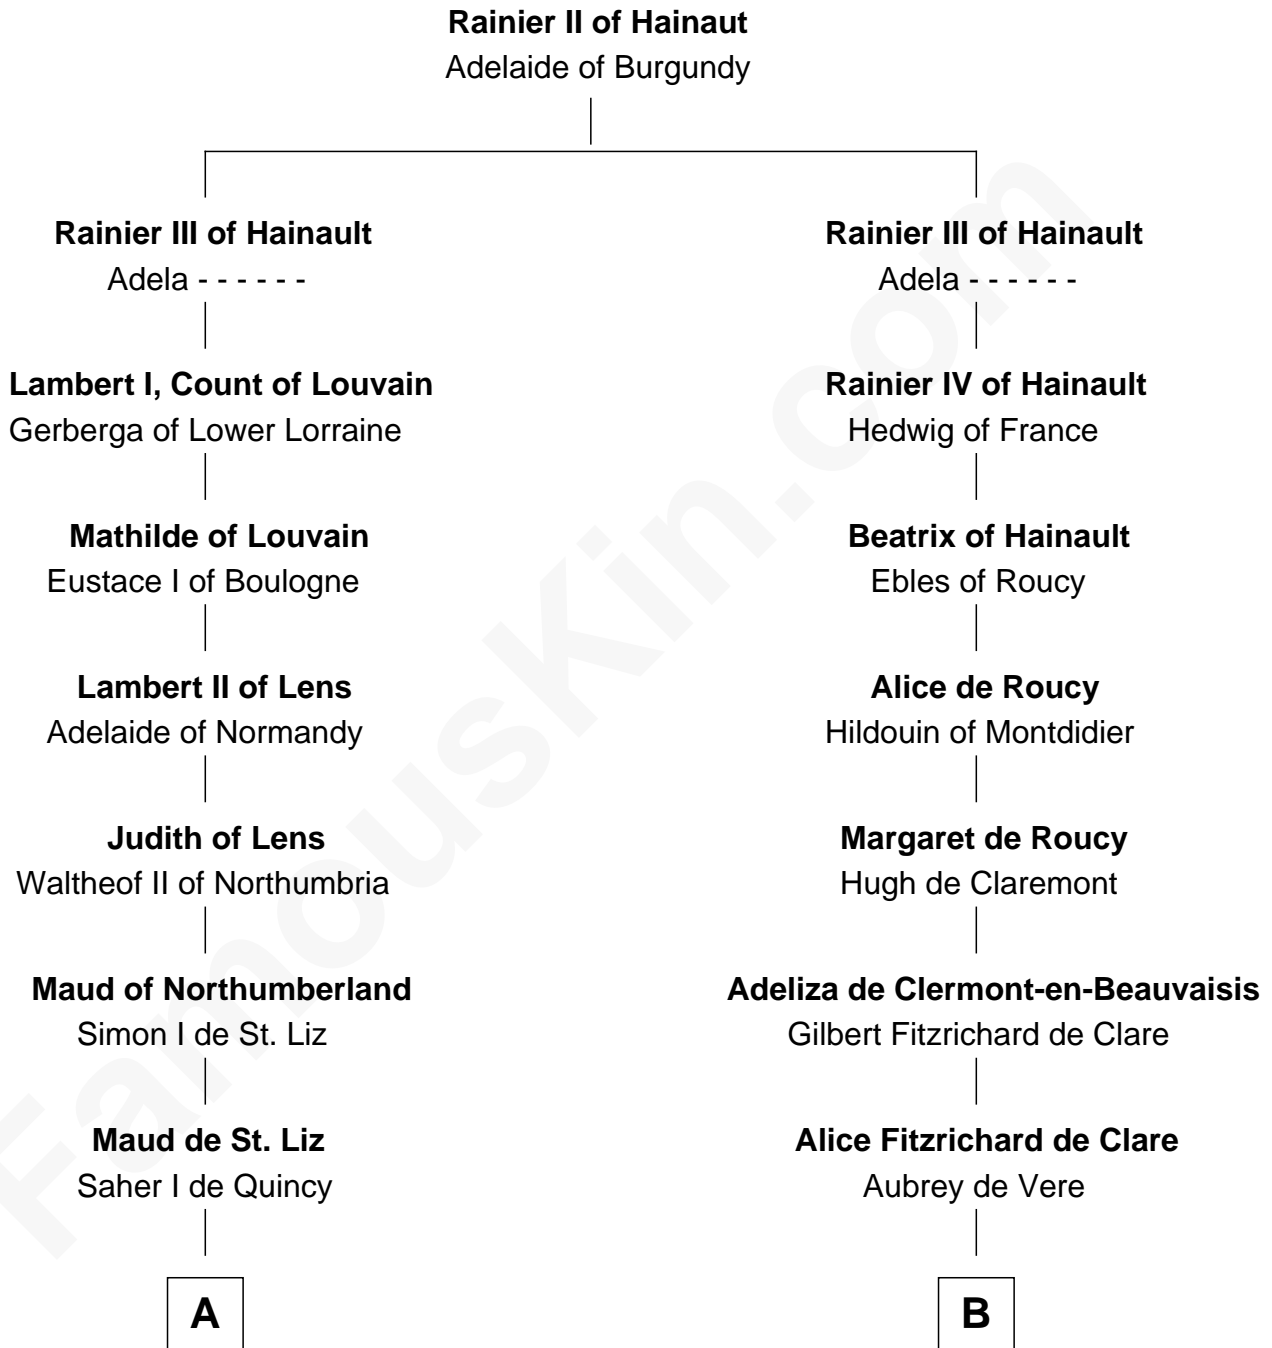

FamousKin.com

Relationship Chart of

Gov. Thomas Dudley

(1576 - 1653) Great Migration Immigrant 1630

8th cousin 13 times removed of

Robert de Vere

Magna Carta Surety

C

—
Sir Edward Sutton

Cecily Willoughby

—
Sir John Sutton

Cecily Grey

—
Sir Henry Dudley

----- Ashton

| Probable

—
Roger Dudley

Susanna Thorne

—
Gov. Thomas Dudley

Great Migration Immigrant 1630

FamousKin.com