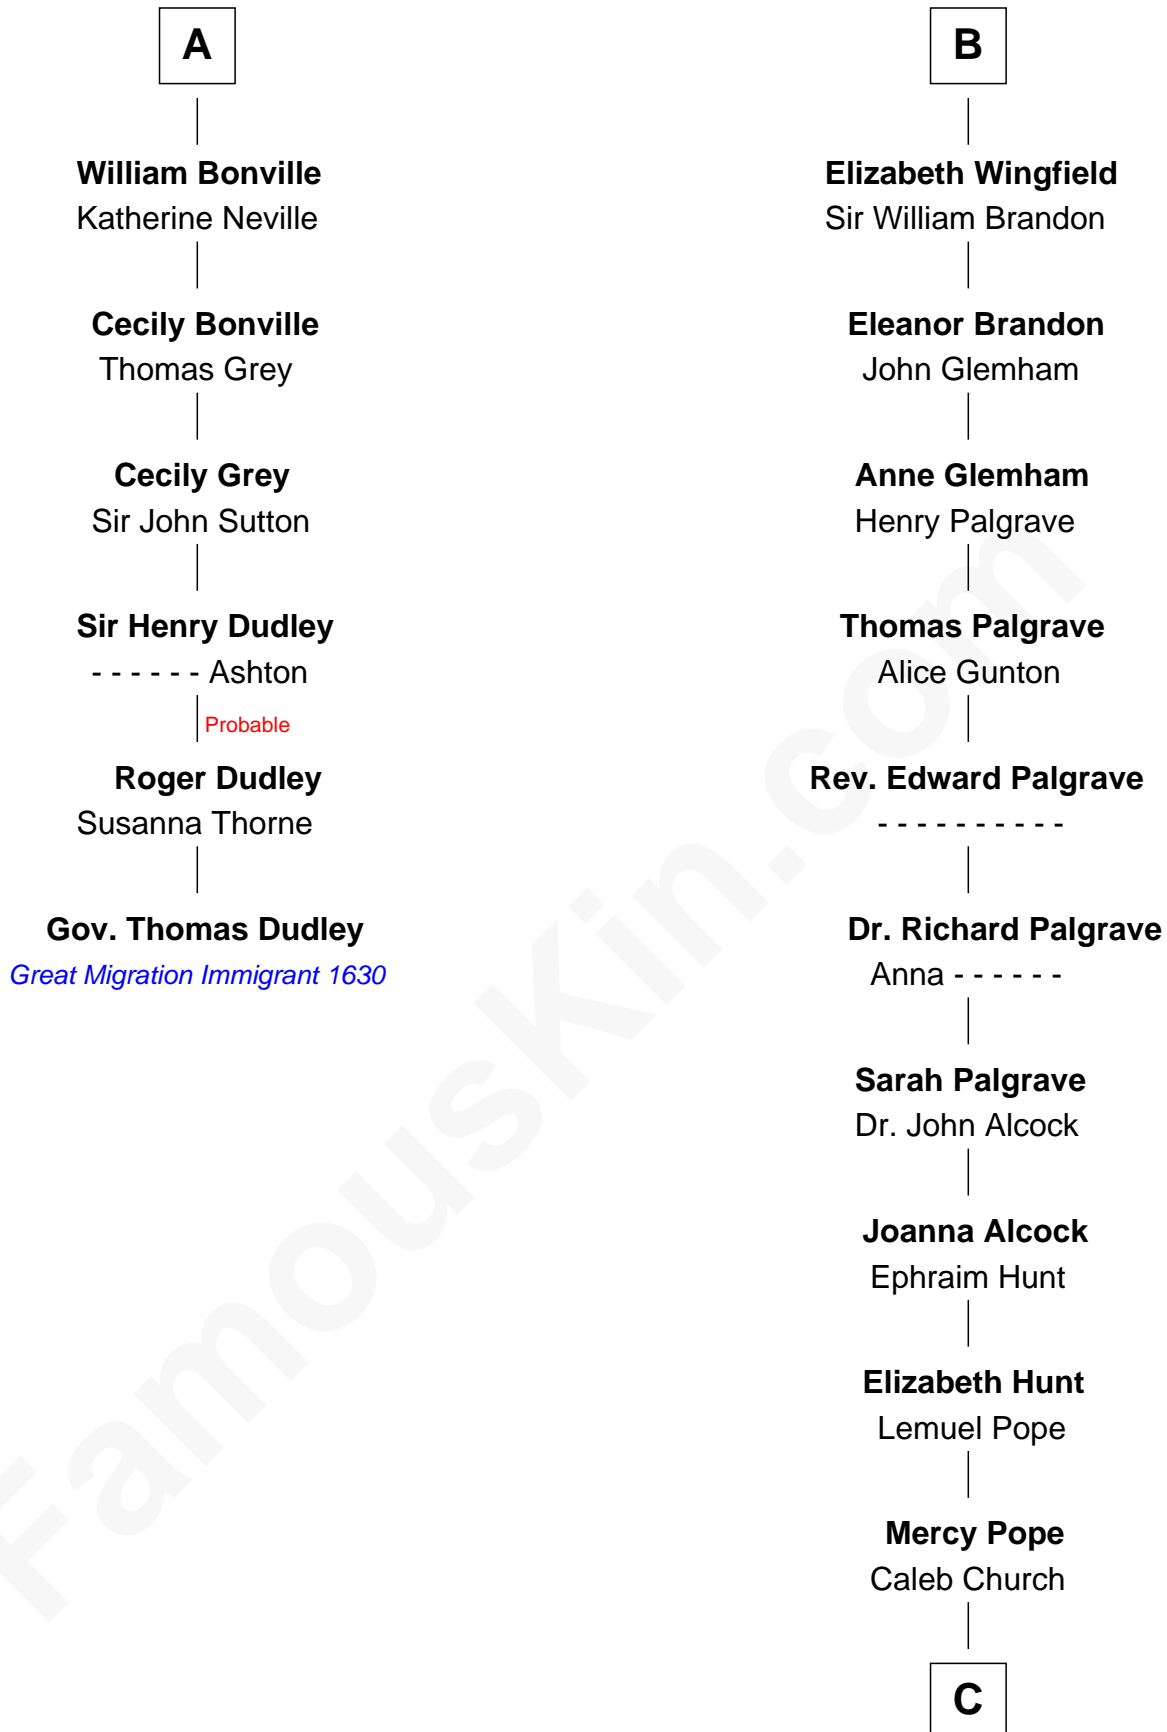

FamousKin.com

Relationship Chart of

Gov. Thomas Dudley

(1576 - 1653) Great Migration Immigrant 1630

12th cousin 9 times removed of

Franklin D. Roosevelt
32nd U.S. President

Sir Humphrey de Bohun
Maud of Eu

C

Joseph Church

Deborah Perry

Deborah P. Church

Warren Delano

Warren Delano

Catharine Robbins Lyman

Sara Delano

James Roosevelt

Franklin D. Roosevelt

32nd U.S. President

FamousKin.com