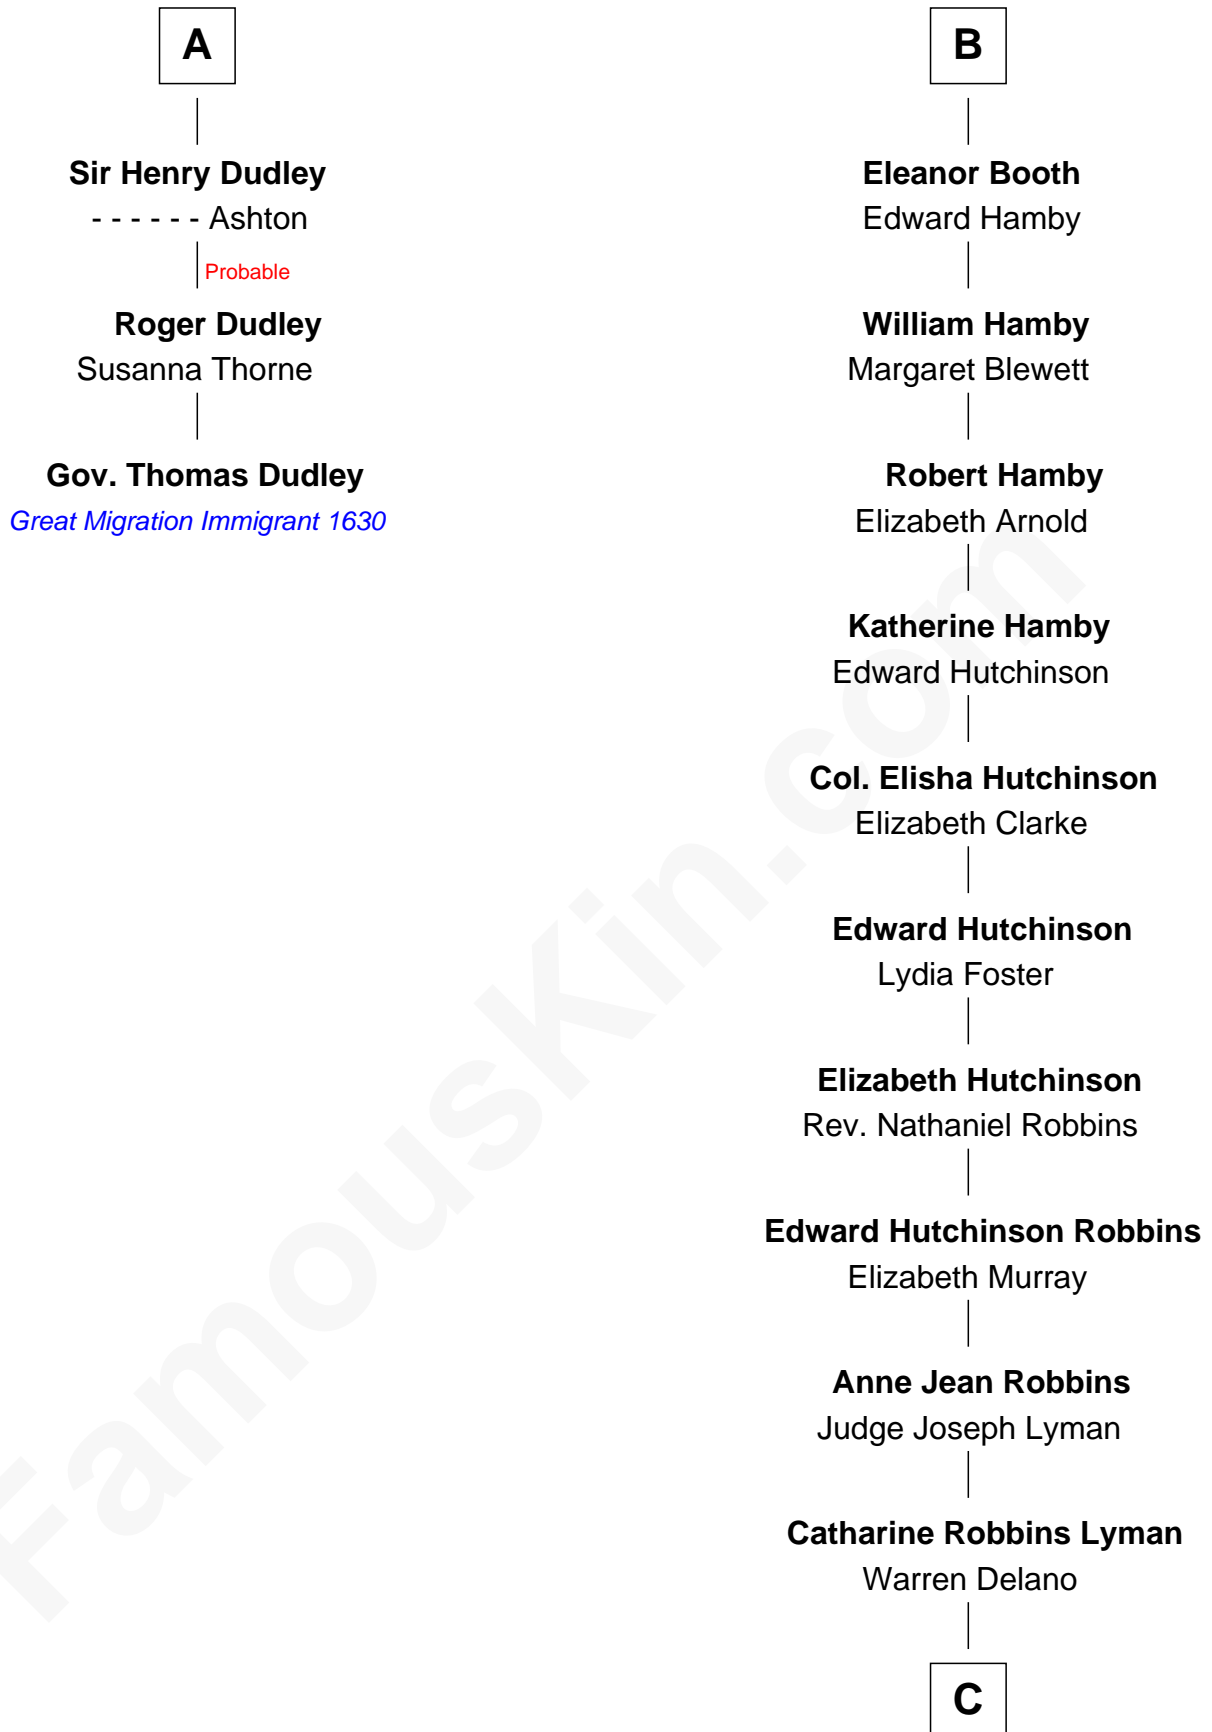

FamousKin.com
Relationship Chart of
Gov. Thomas Dudley

(1576 - 1653) Great Migration Immigrant 1630

9th cousin 9 times removed of

Franklin D. Roosevelt
 32nd U.S. President

Sir William de Ros
 Margery de Badlesmere

Thomas de Ros
 Beatrice de Stafford

Maud de Roos
 John de Welles

Margaret de Ros
 Sir Reynold Grey

Margery de Welles
 Stephen le Scrope

Margaret Grey
 Sir William Bonville

Maude le Scrope
 Sir Baldwin Freville

William Bonville
 Elizabeth Harington

Margaret Freville
 Sir Hugh Willoughby

William Bonville
 Katherine Neville

Margery Willoughby
 Sir Godfrey Hilton

Cecily Bonville
 Thomas Grey

Elizabeth Hilton
 Richard Thimbleby

Cecily Grey
 Sir John Sutton

Anne Thimbleby
 John Booth

A

B

C

|
Sara Delano
James Roosevelt

|
Franklin D. Roosevelt
32nd U.S. President

FamousKin.com