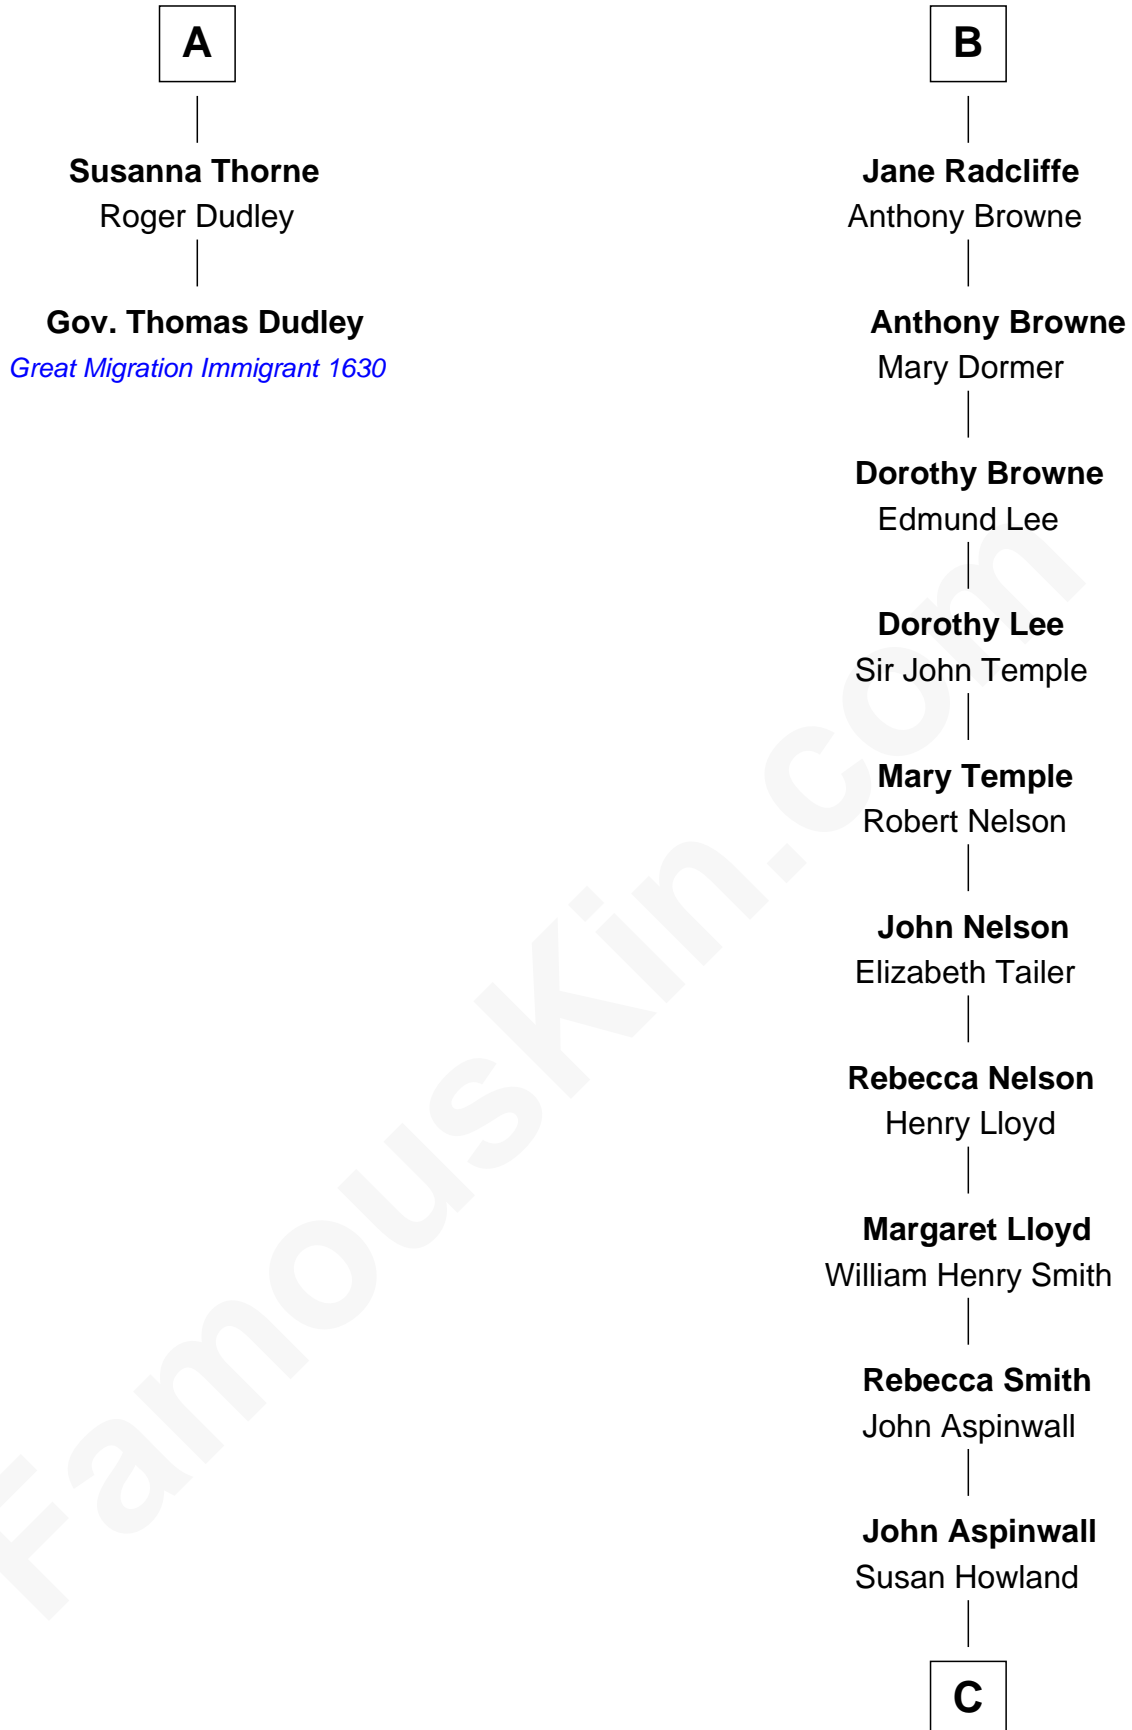

**FamousKin.com**  
**Relationship Chart of**  
**Gov. Thomas Dudley**

(1576 - 1653) Great Migration Immigrant 1630

8th cousin 11 times removed of

**Franklin D. Roosevelt**  
 32nd U.S. President

**C**

—  
**Mary Rebecca Aspinwall**

Isaac Daniel Roosevelt

—  
**James Roosevelt**

Sara Delano

—  
**Franklin D. Roosevelt**

*32nd U.S. President*

FamousKin.com