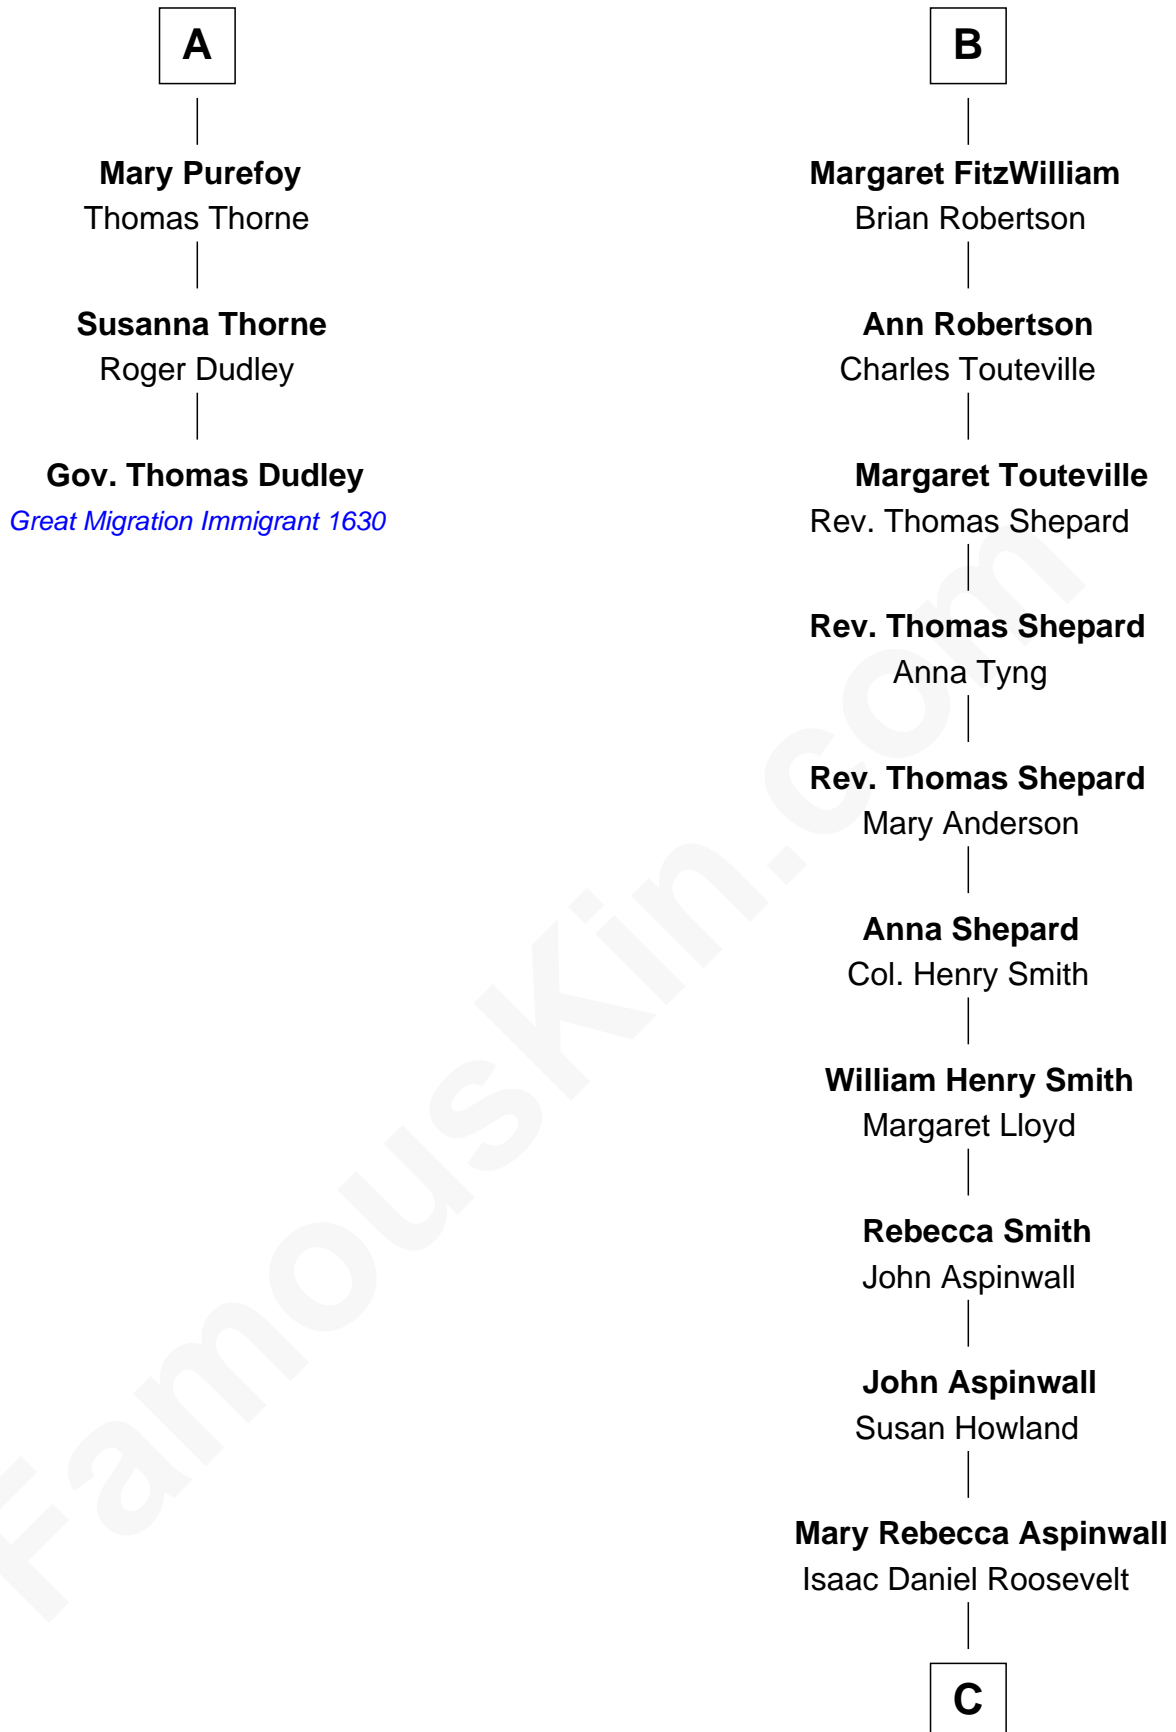

FamousKin.com

Relationship Chart of

Gov. Thomas Dudley

(1576 - 1653) Great Migration Immigrant 1630

9th cousin 9 times removed of

Franklin D. Roosevelt

32nd U.S. President

Sir John Marmion

Maud de Furnival

C

James Roosevelt

Sara Delano

Franklin D. Roosevelt

32nd U.S. President

FamousKin.com