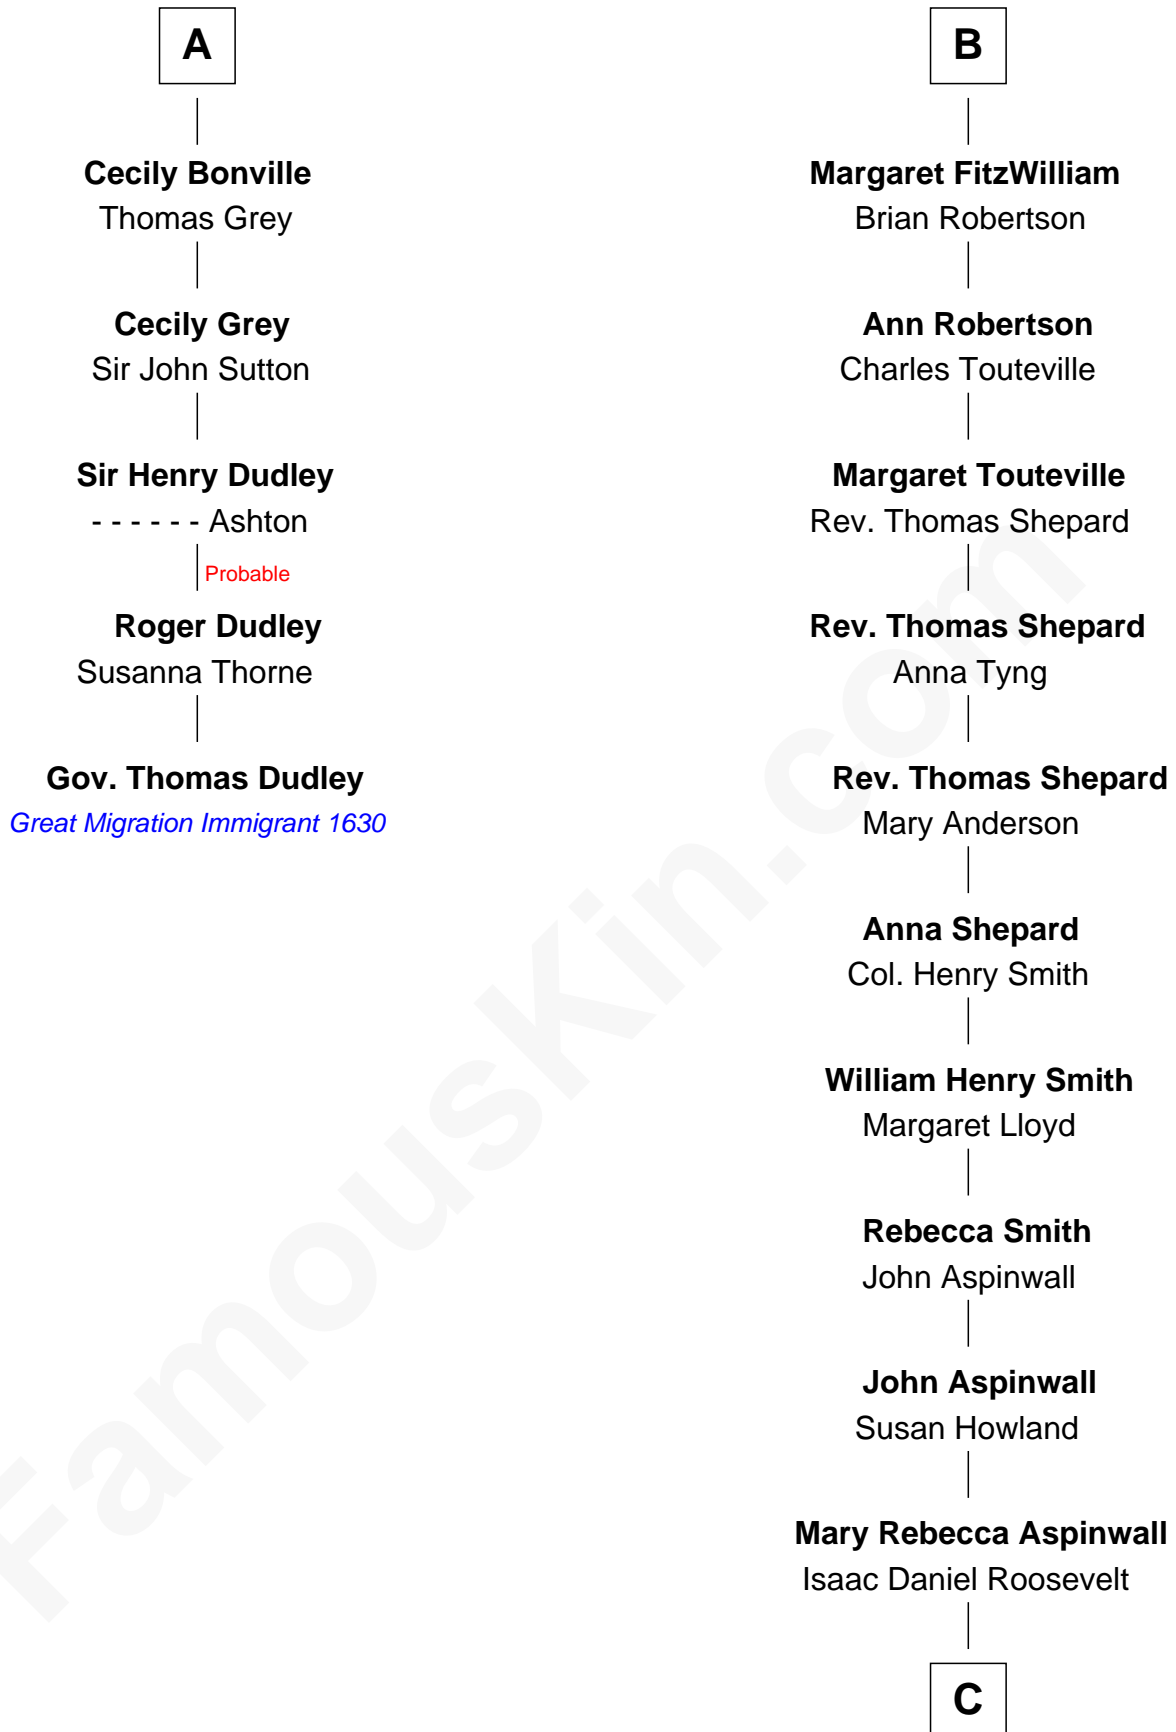

FamousKin.com
Relationship Chart of
Gov. Thomas Dudley

(1576 - 1653) Great Migration Immigrant 1630

11th cousin 7 times removed of

Franklin D. Roosevelt
 32nd U.S. President

Ida de Odingsells

with husband
 Sir Roger de Herdeburgh

with husband
 John de Clinton

Ela Herdeburgh
 Sir William de Boteler

William de Clinton
 Julian de Leybourne

Ankaret le Boteler
 John le Strange

Elizabeth de Clinton
 Sir John FitzWilliam

Eleanor le Strange
 Sir Reynold de Grey

Sir William FitzWilliam
 Maude de Cromwell

Sir Reynold Grey
 Margaret de Ros

Sir John FitzWilliam
 Eleanor Greene

Margaret Grey
 Sir William Bonville

John FitzWilliam
 Helen Villiers

William Bonville
 Elizabeth Harington

Sir William FitzWilliam
 Anne Hawes

William Bonville
 Katherine Neville

Richard FitzWilliam
 Elizabeth Knyvet

A

B

C

James Roosevelt

Sara Delano