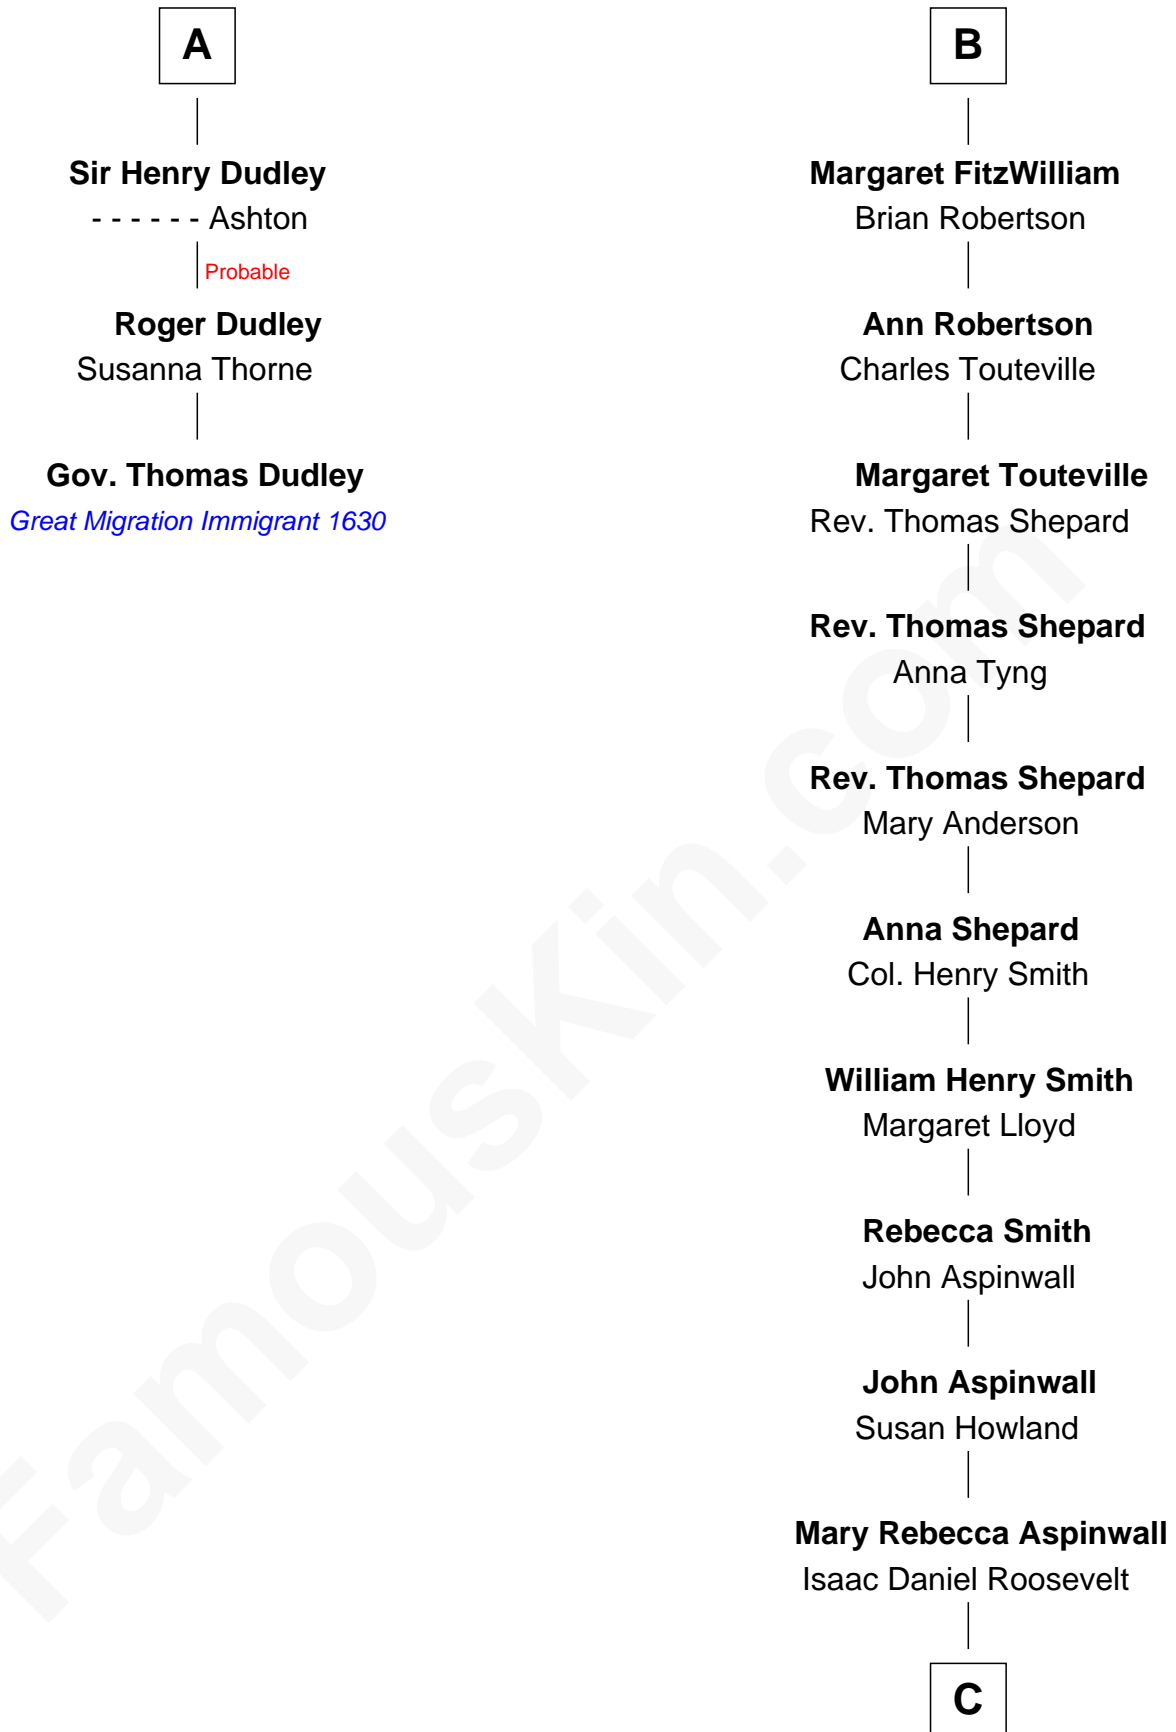

FamousKin.com
Relationship Chart of
Gov. Thomas Dudley

(1576 - 1653) Great Migration Immigrant 1630

9th cousin 9 times removed of

Franklin D. Roosevelt
 32nd U.S. President

Eudo la Zouche
 Milicent de Cantilupe

Eve la Zouche
 Sir Maurice de Berkeley

Thomas de Berkeley
 Katherine de Clyvedon

Sir John Berkeley
 Elizabeth Betteshorne

Elizabeth Berkeley
 Sir John Sutton

Sir Edmund Sutton
 Joyce Tiptoft

Sir Edward Sutton
 Cecily Willoughby

Sir John Sutton
 Cecily Grey

A

Lucy Zouche
 Thomas de Greene

Sir Henry Greene
 Katherine Drayton

Sir Henry de Greene
 Matilda de Mauduit

Eleanor Greene
 Sir John FitzWilliam

John FitzWilliam
 Helen Villiers

Sir William FitzWilliam
 Anne Hawes

Richard FitzWilliam
 Elizabeth Knyvet

B

C

|
James Roosevelt

Sara Delano

|
Franklin D. Roosevelt

32nd U.S. President