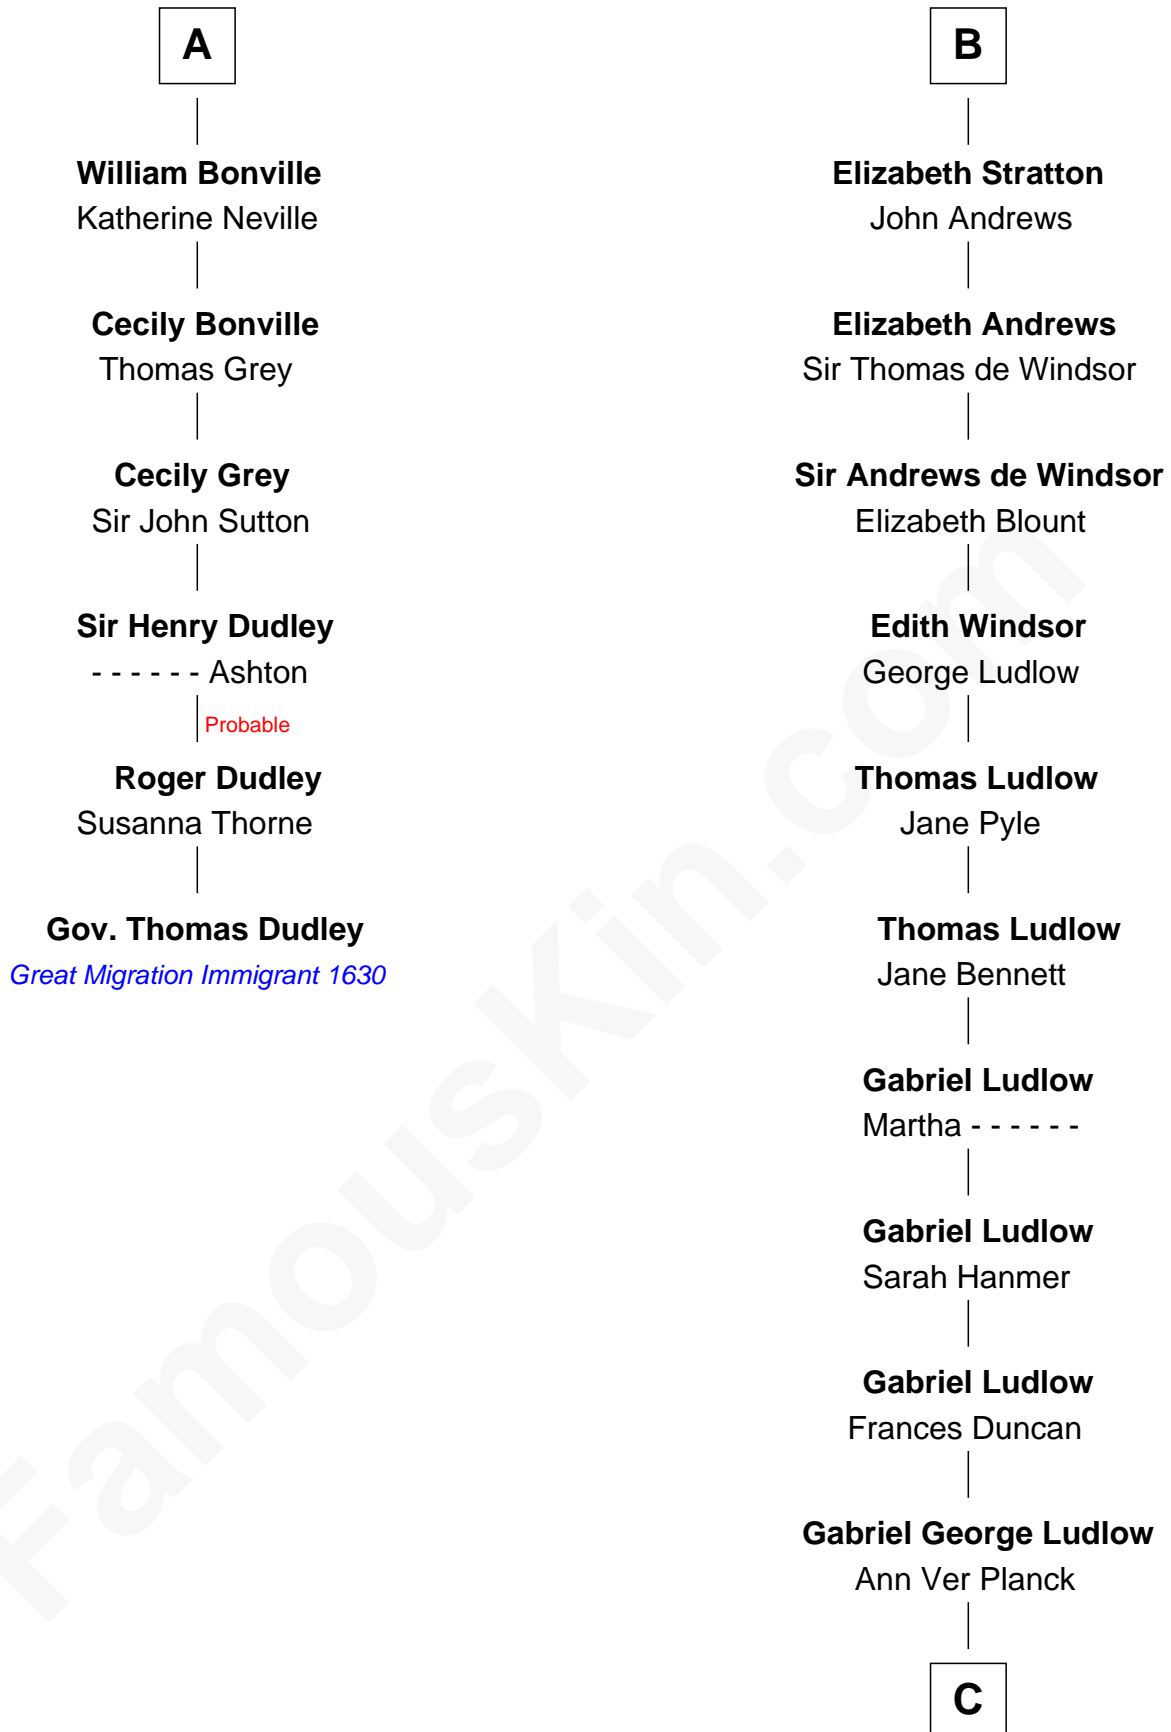

FamousKin.com

Relationship Chart of

Gov. Thomas Dudley

(1576 - 1653) Great Migration Immigrant 1630

12th cousin 9 times removed of

Eleanor Roosevelt

First Lady of President Franklin D. Roosevelt

Sir Humphrey de Bohun

Maud of Eu

C

Gabriel Ver Planck Ludlow

Elizabeth A. Hunter

Dr. Edward Hunter Ludlow

Elizabeth Livingston

Mary Livingston Ludlow

Valentine Gill Hall

Anna Rebecca Hall

Elliott Roosevelt

Eleanor Roosevelt

First Lady of Franklin Roosevelt

FamousKin.com