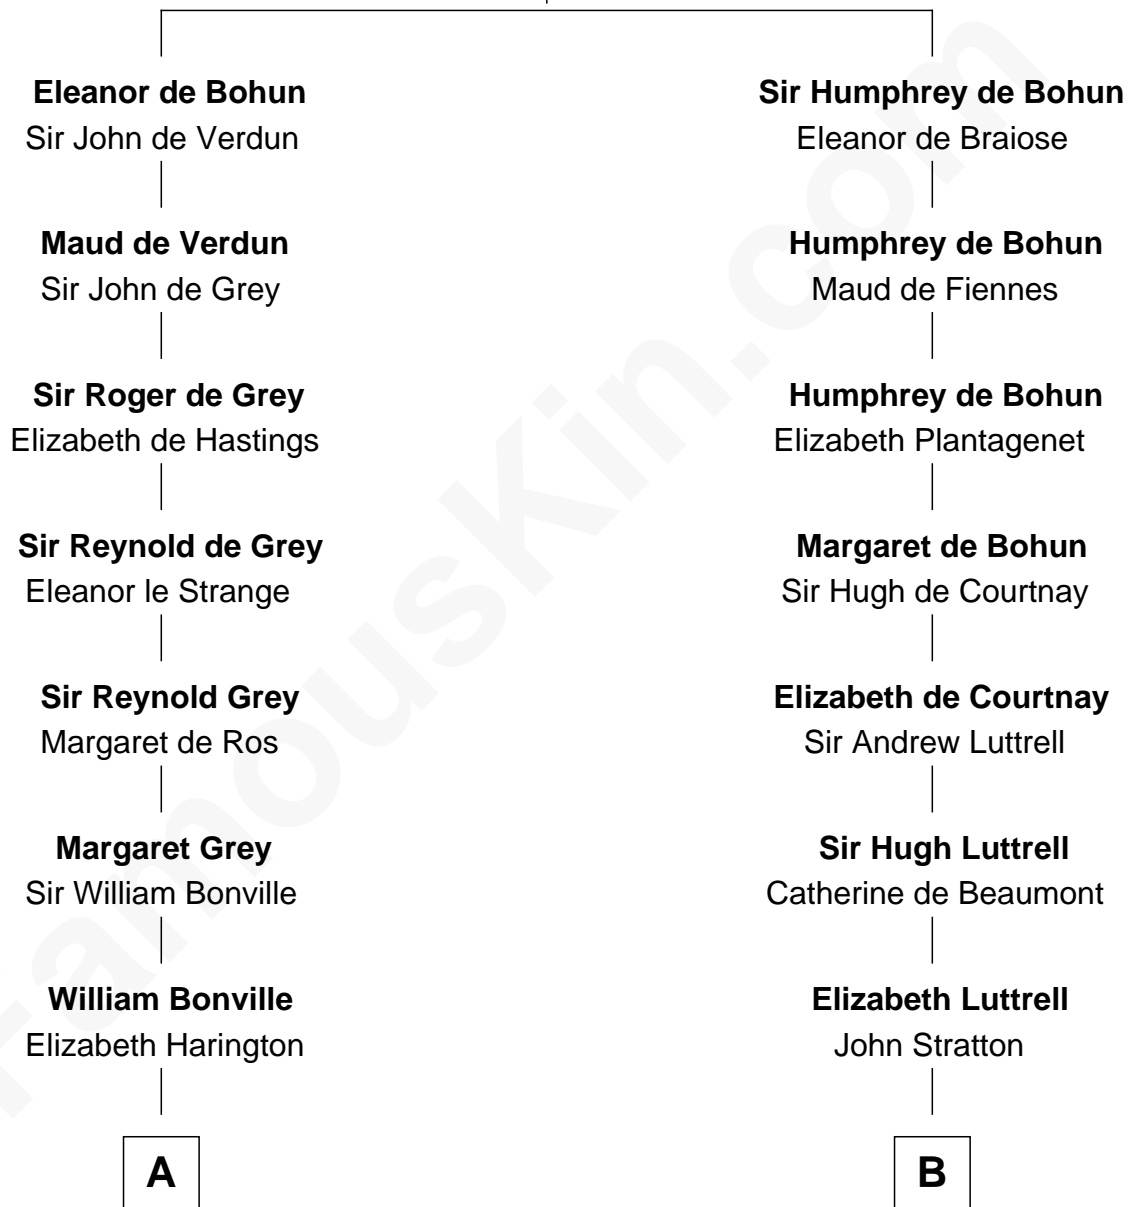

FamousKin.com

Relationship Chart of

Gov. Thomas Dudley

(1576 - 1653) Great Migration Immigrant 1630

12th cousin 9 times removed of

Eleanor Roosevelt

First Lady of President Franklin D. Roosevelt

Sir Humphrey de Bohun

Maud of Eu

C

Gabriel Ver Planck Ludlow

Elizabeth A. Hunter

Dr. Edward Hunter Ludlow

Elizabeth Livingston

Mary Livingston Ludlow

Valentine Gill Hall

Anna Rebecca Hall

Elliott Roosevelt

Eleanor Roosevelt

First Lady of Franklin Roosevelt

FamousKin.com