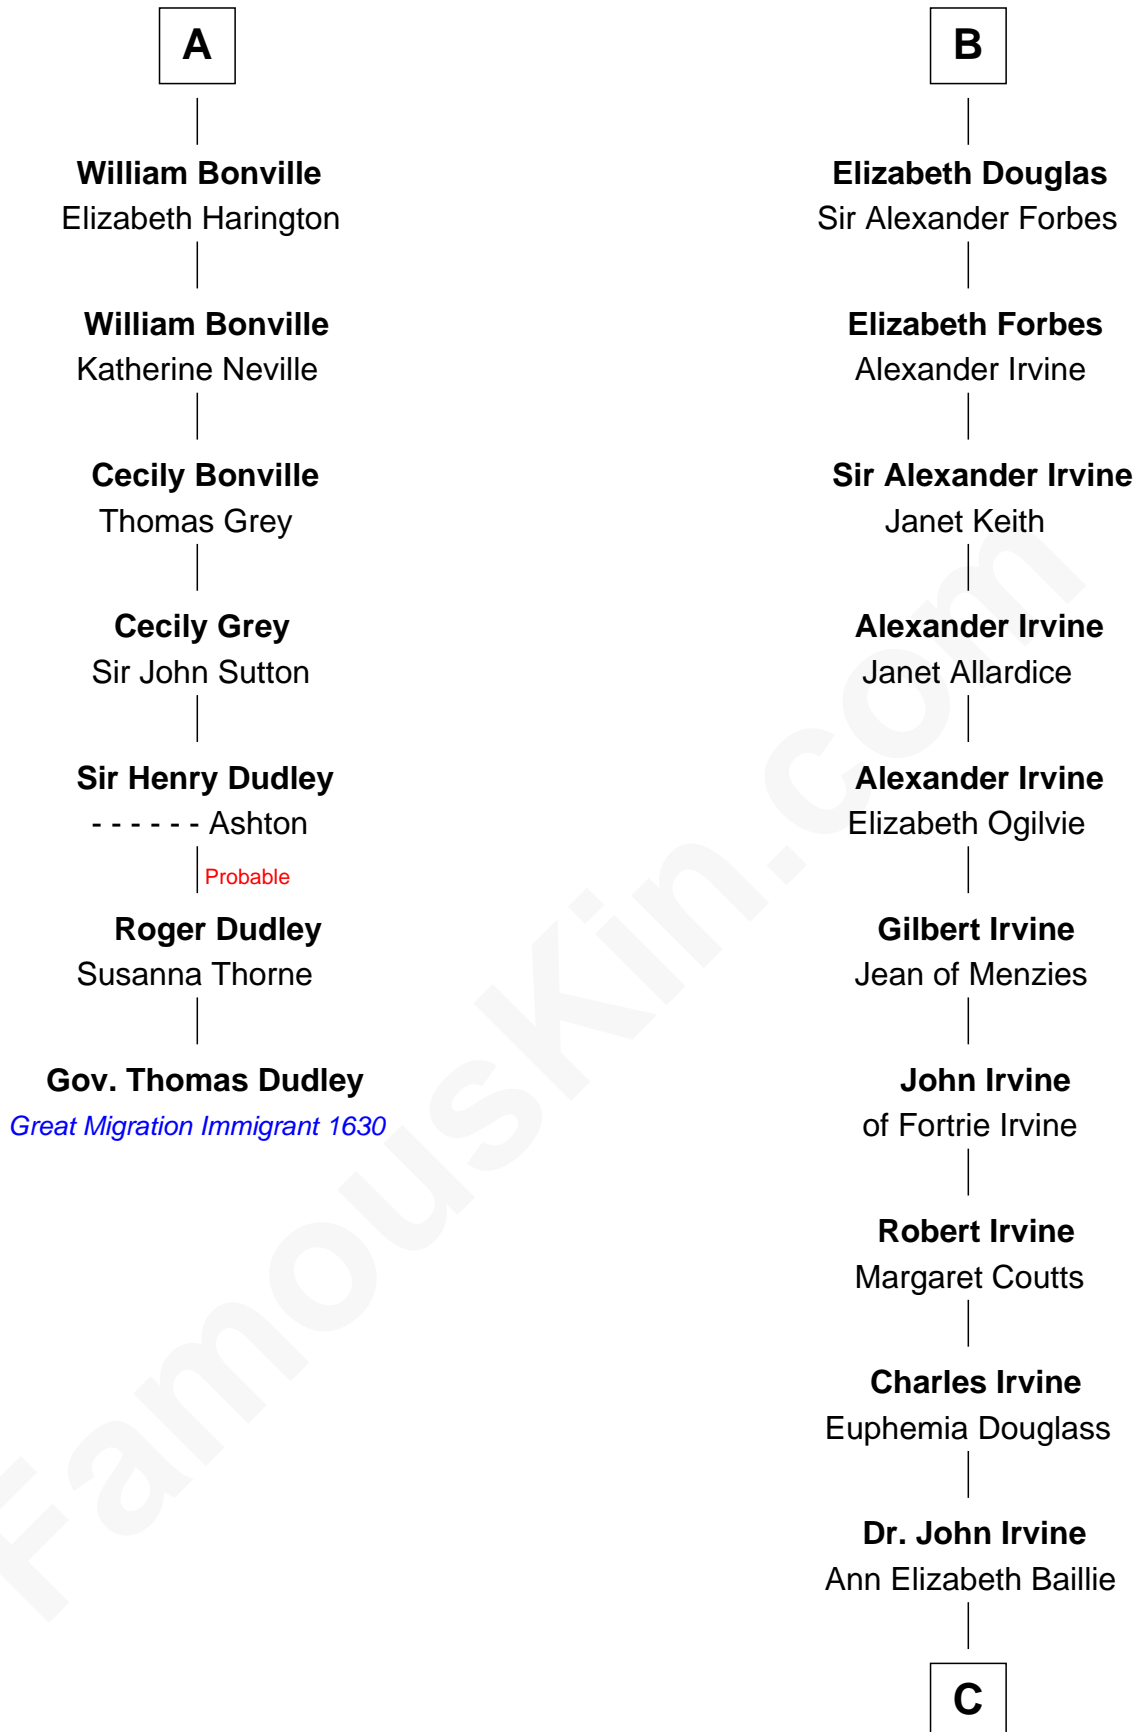

FamousKin.com

Relationship Chart of

Gov. Thomas Dudley

(1576 - 1653) Great Migration Immigrant 1630

13th cousin 8 times removed of

Eleanor Roosevelt

First Lady of President Franklin D. Roosevelt

C

Anne Irvine

James Bulloch

James Stephens Bulloch

Martha Stewart

Martha Bulloch

Theodore Roosevelt

Elliott Roosevelt

Anna Rebecca Hall

Eleanor Roosevelt

First Lady of Franklin Roosevelt

FamousKin.com