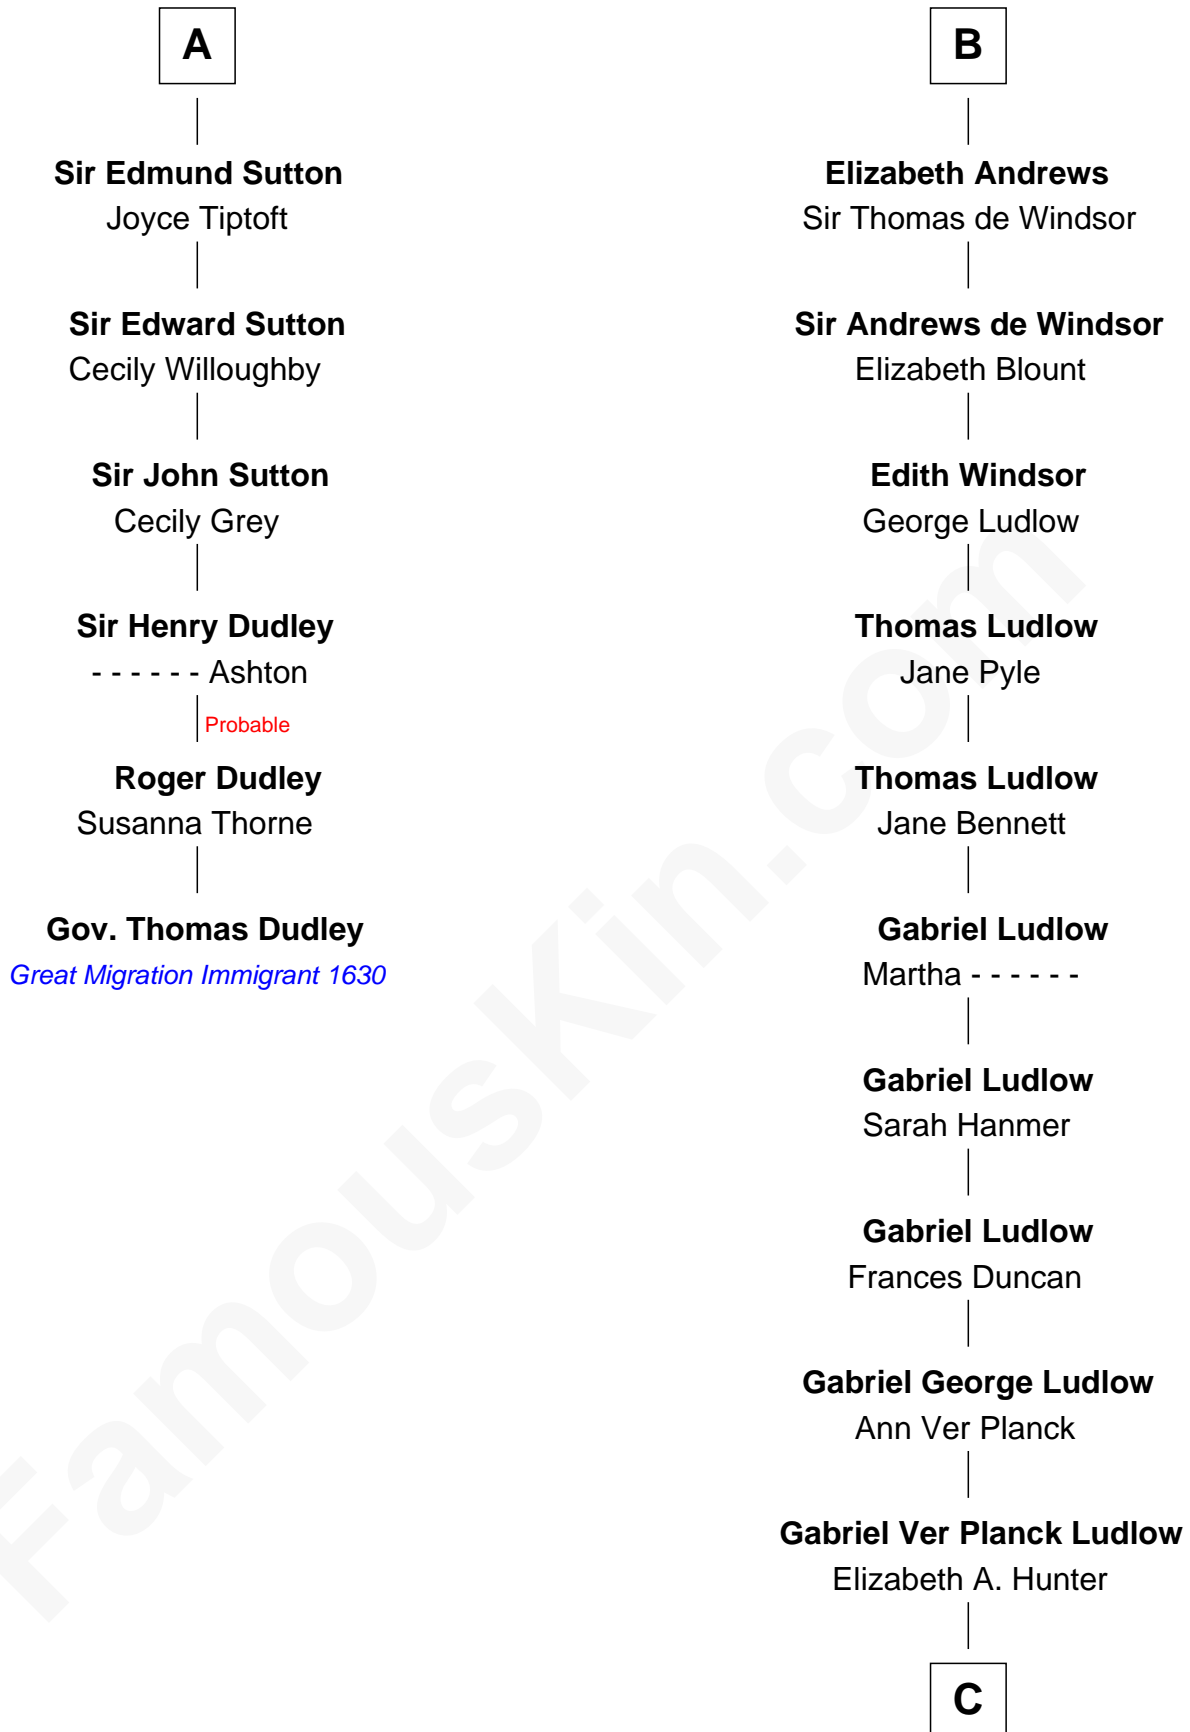

FamousKin.com

Relationship Chart of

Gov. Thomas Dudley

(1576 - 1653) Great Migration Immigrant 1630

12th cousin 8 times removed of

Eleanor Roosevelt

First Lady of President Franklin D. Roosevelt

Sir Hugh le Despencer

Sir Hugh Luttrell

Catherine de Beaumont

Elizabeth Luttrell

John Stratton

Elizabeth Stratton

John Andrews

B

C

Dr. Edward Hunter Ludlow

Elizabeth Livingston

Mary Livingston Ludlow

Valentine Gill Hall

Anna Rebecca Hall

Elliott Roosevelt

Eleanor Roosevelt

First Lady of Franklin Roosevelt