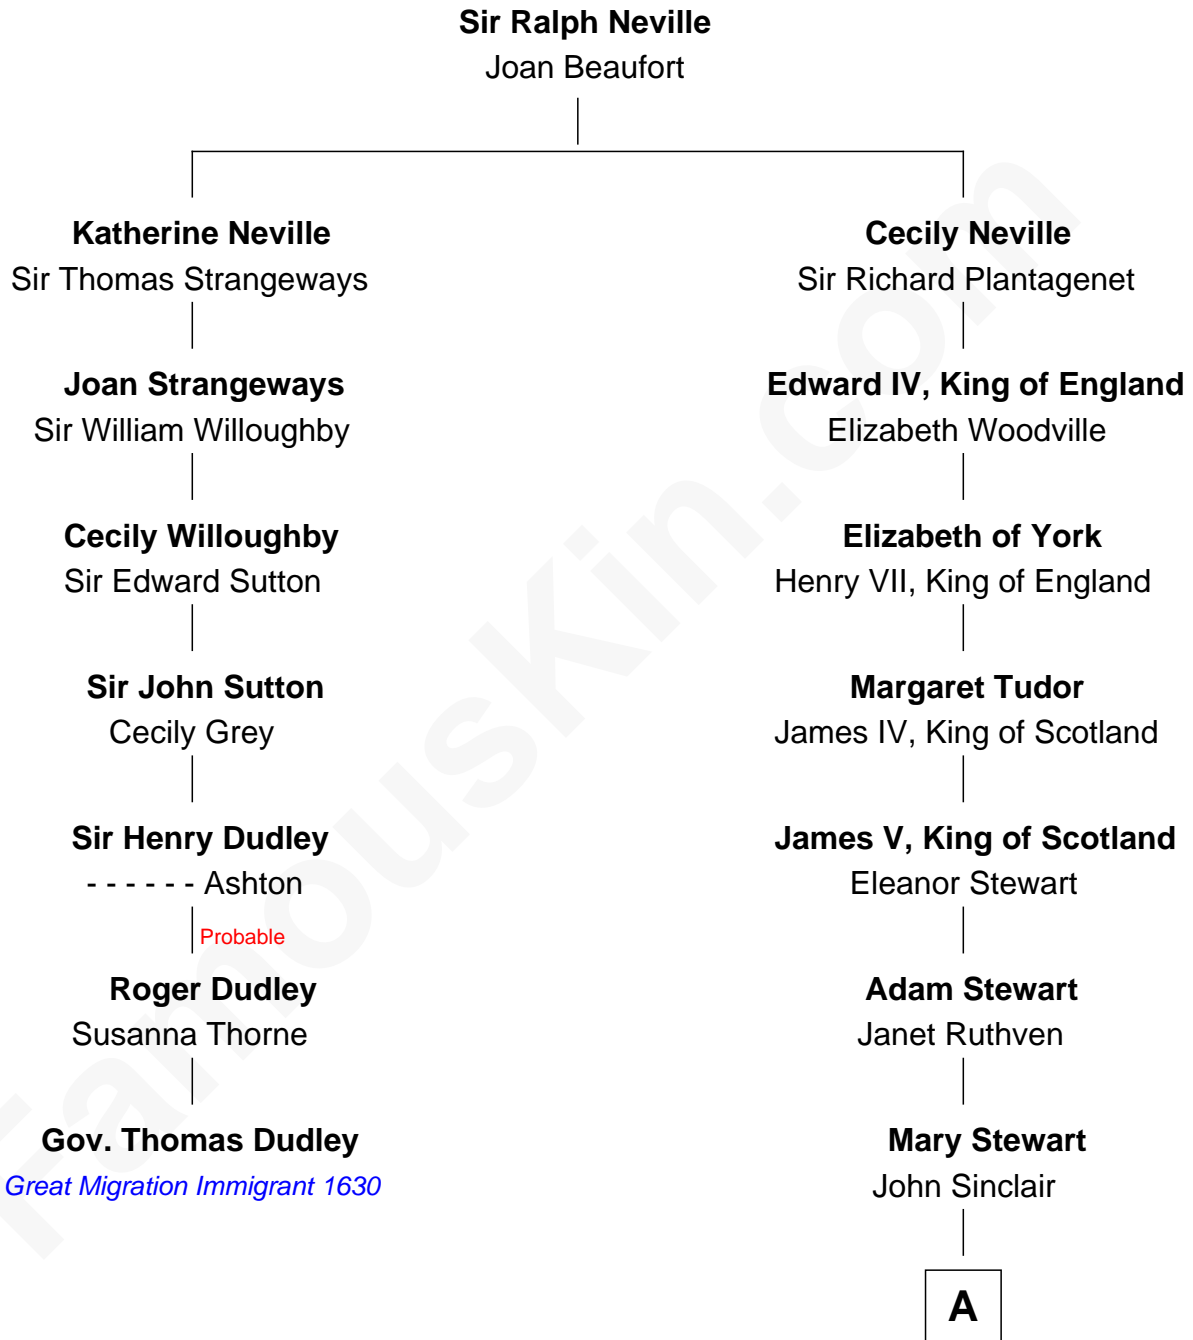

FamousKin.com

Relationship Chart of

Gov. Thomas Dudley

(1576 - 1653) Great Migration Immigrant 1630

6th cousin 11 times removed of

Eleanor Roosevelt

First Lady of President Franklin D. Roosevelt

A

William Sinclair

Joanna Gordon

James Sinclair

Anna Sinclair

Robert Sinclair

Maria Duycking

Anna Sinclair

Charles Crommelin