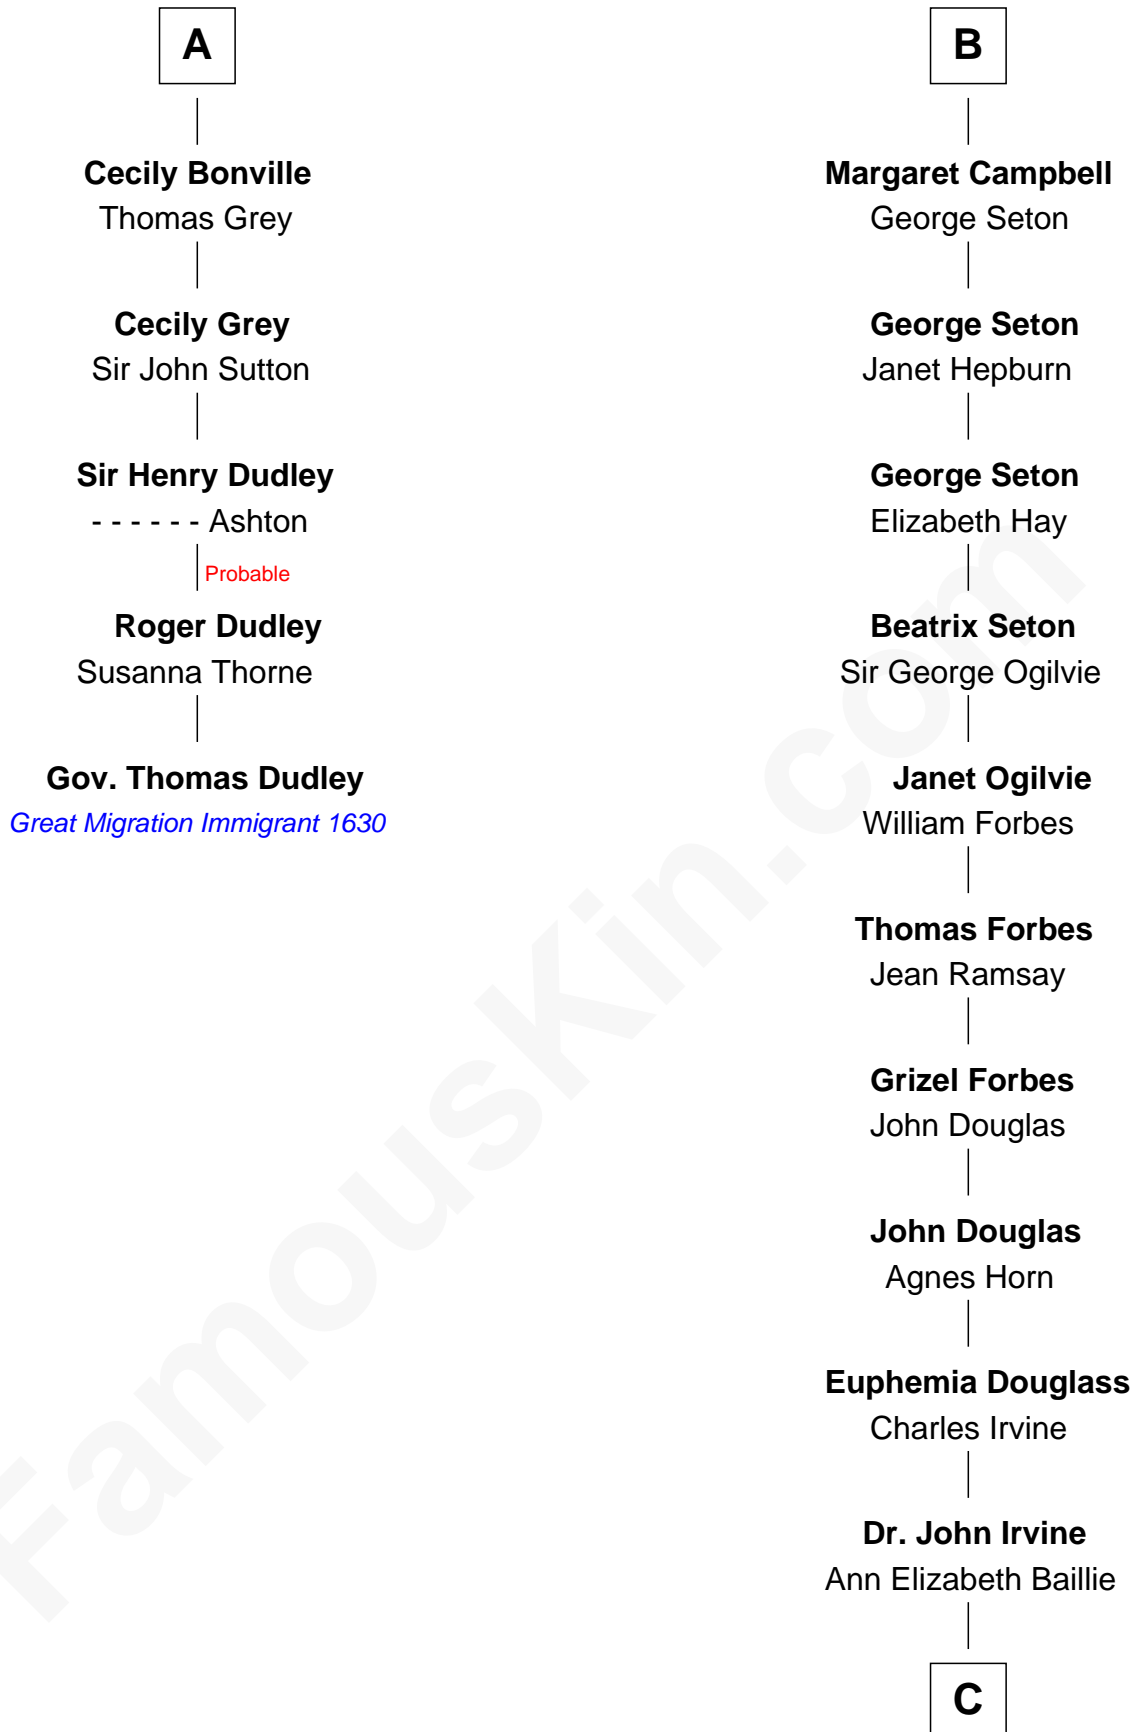

FamousKin.com

Relationship Chart of

Gov. Thomas Dudley

(1576 - 1653) Great Migration Immigrant 1630

11th cousin 10 times removed of

Eleanor Roosevelt

First Lady of President Franklin D. Roosevelt

Sir Richard de Burgh

Margaret - - - - -

Eleanor de Burgh
Sir Thomas de Multon

Elizabeth de Multon
Sir Robert de Harington

Sir John Harington
- - - - -

Sir Robert Harington
Isabel Loring

Sir William Harington
Margaret Hill

Elizabeth Harington
William Bonville

William Bonville
Katherine Neville

A

Elizabeth de Burgh
Robert I, King of Scotland

Matilda Bruce
Thomas Isaac

Joan Isaac
John de Ergadia

Isabel de Ergadia
Sir John Stewart

Sir Robert Stewart
Joan Stewart

John Stewart
Fingula of the Isles

Isabel Stewart
Colin Campbell

B

C

Anne Irvine

James Bulloch

James Stephens Bulloch

Martha Stewart

Martha Bulloch