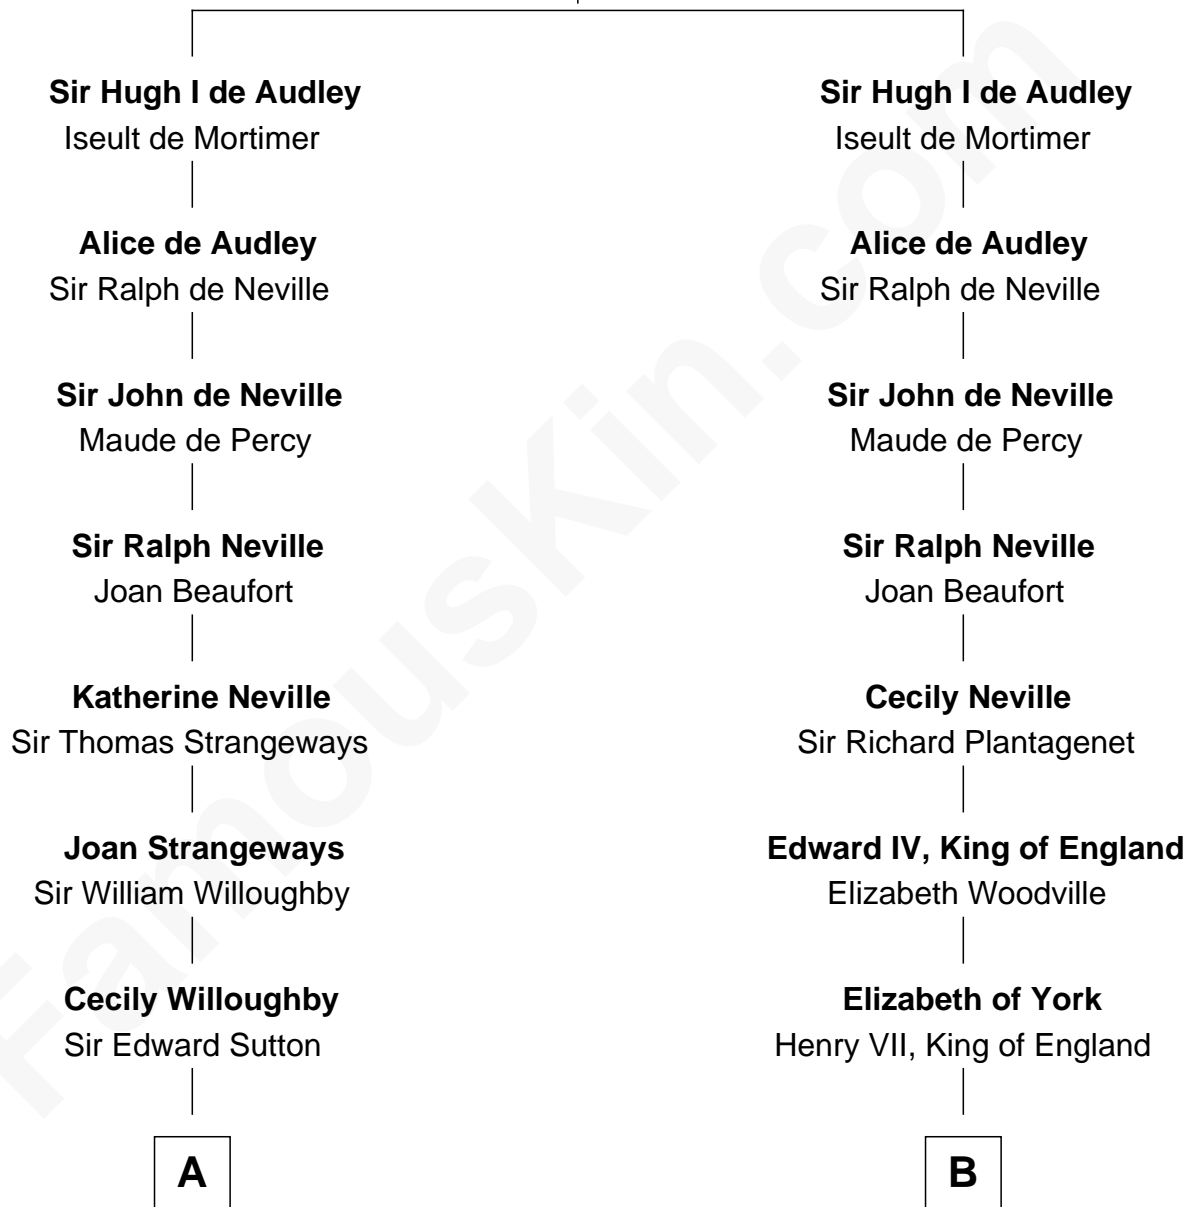

FamousKin.com

Relationship Chart of

Gov. Thomas Dudley

(1576 - 1653) Great Migration Immigrant 1630

10th cousin 11 times removed of

Eleanor Roosevelt

First Lady of President Franklin D. Roosevelt

Sir James de Audley

Ela Longespee

C

Gabriel Ver Planck Ludlow

Elizabeth A. Hunter

Dr. Edward Hunter Ludlow

Elizabeth Livingston

Mary Livingston Ludlow

Valentine Gill Hall

Anna Rebecca Hall

Elliott Roosevelt

Eleanor Roosevelt

First Lady of Franklin Roosevelt

FamousKin.com