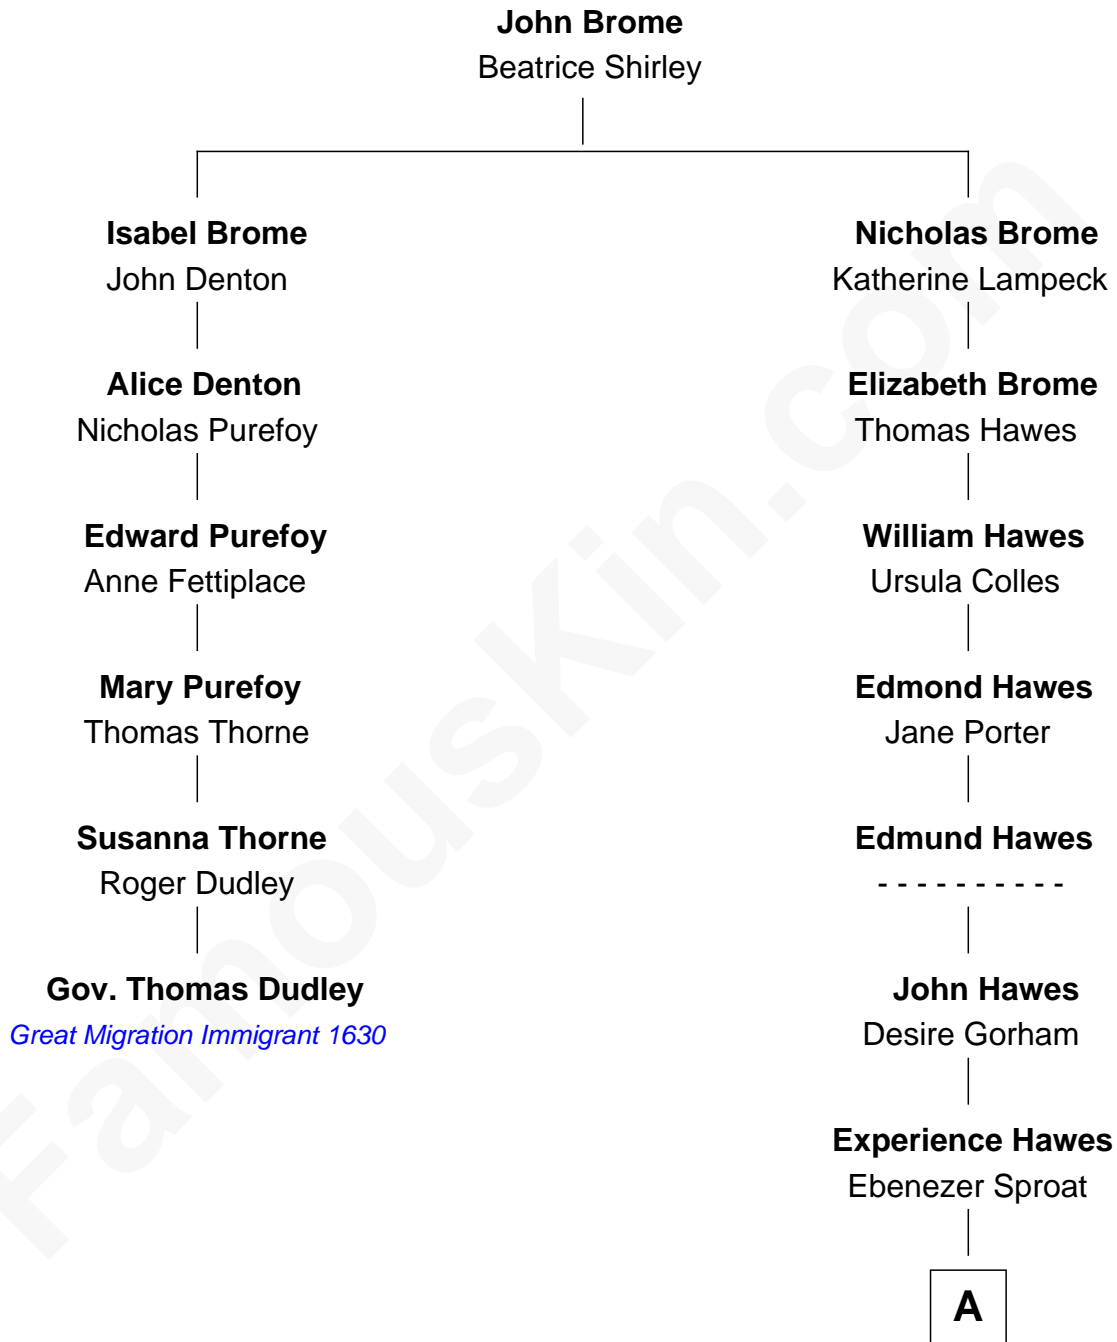

FamousKin.com

Relationship Chart of

Gov. Thomas Dudley

(1576 - 1653) Great Migration Immigrant 1630

5th cousin 11 times removed of

Marie-Chantal Miller
Crown Princess of Greece

A

Thankful Sproat

Joseph Bennett

Elizabeth Bennett

John Morton

Hannah Morton

Abiel Edson

John Morton Edson

Mary Fairbrother

John Morton Edson