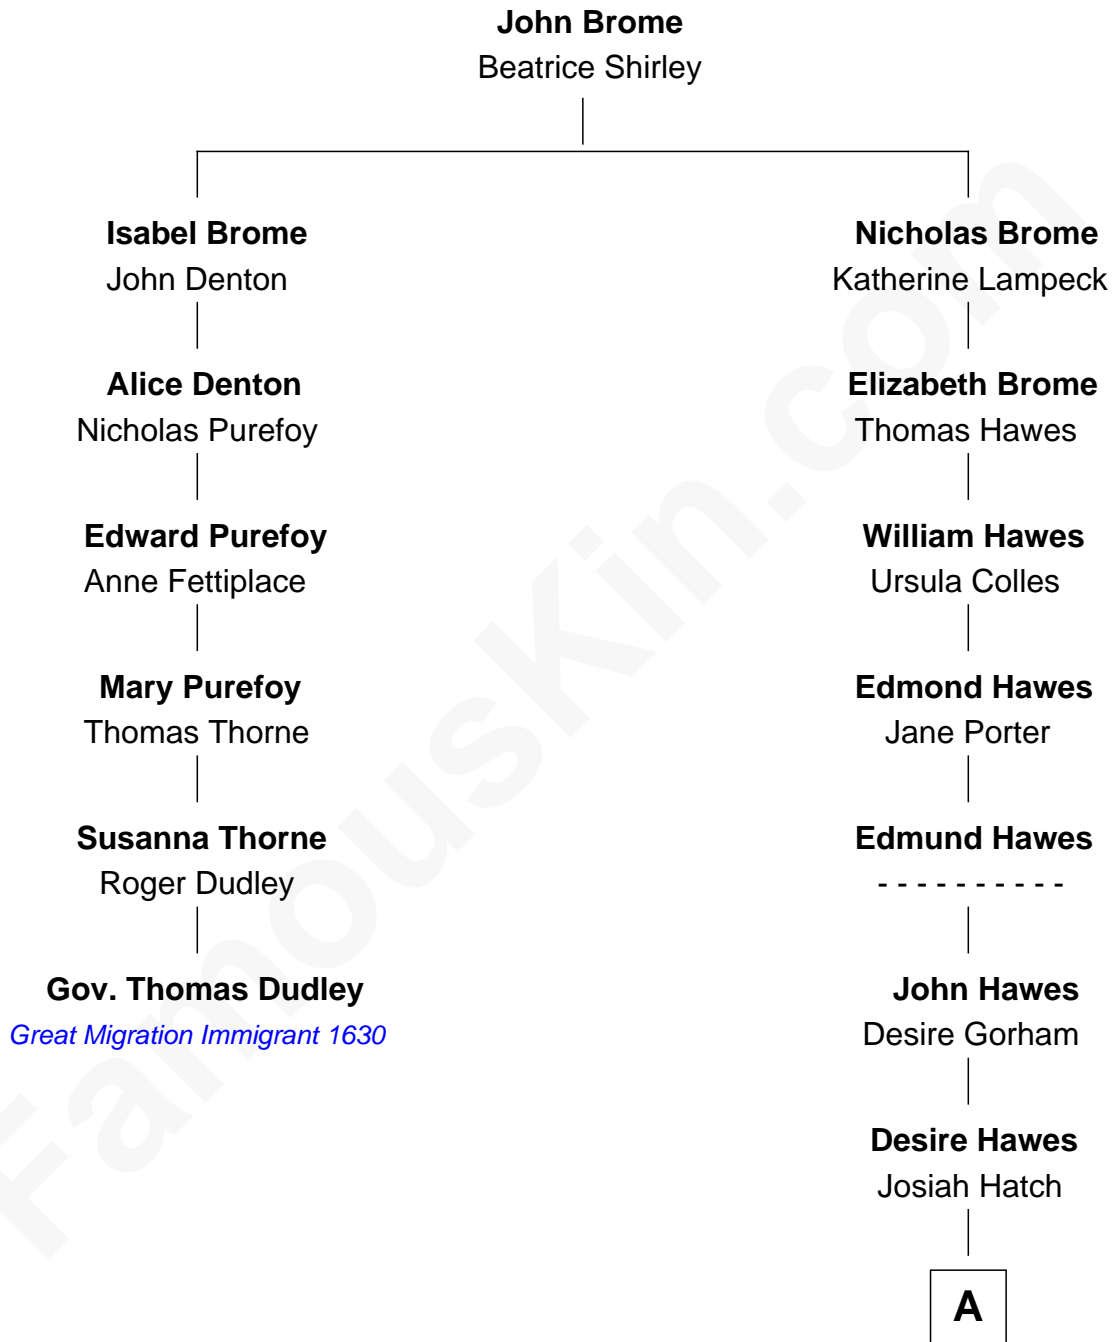

FamousKin.com

Relationship Chart of

Gov. Thomas Dudley

(1576 - 1653) Great Migration Immigrant 1630

5th cousin 9 times removed of

Tuesday Weld

TV and Movie Actress

A

|
Jabez Hatch

Mary Crocker

|
Mary Hatch

Eleazer Weld

|
William Gordon Weld

Hannah Minot

|
Stephen Minot Weld

Sarah Bartlett Balch

|
Stephen Minot Weld

Eloise Rodman

|
Edward Motley Weld

Sarah Lothrop King

|
Lothrop Motley Weld

Yosene Balfour Ker

|
Tuesday Weld

TV and Movie Actress