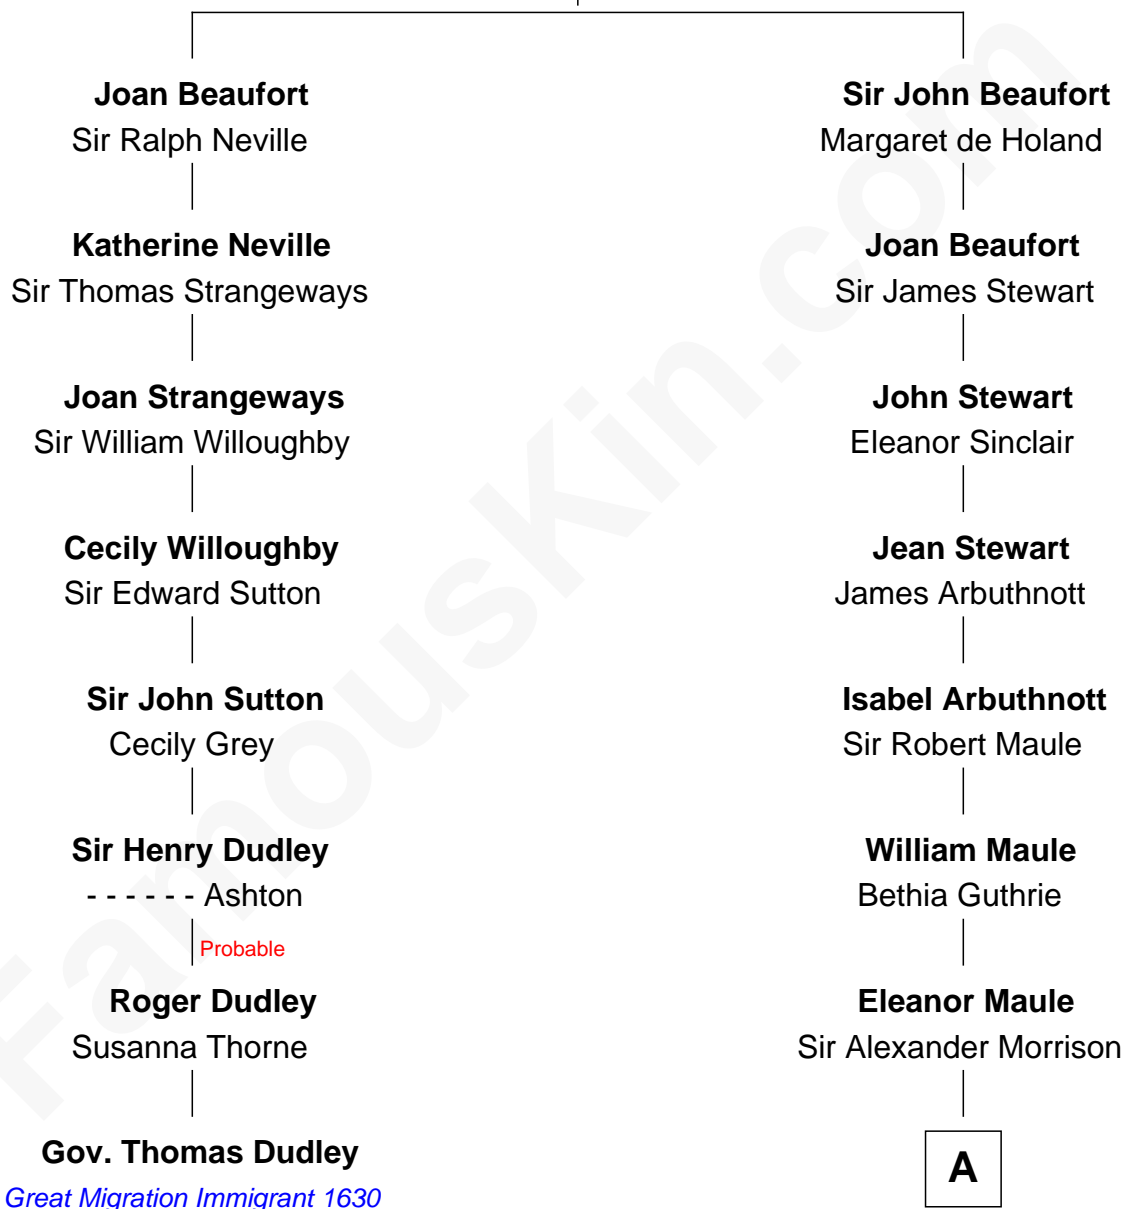

FamousKin.com

Relationship Chart of

Gov. Thomas Dudley

(1576 - 1653) Great Migration Immigrant 1630

7th cousin 7 times removed of

Helen Keller

Author and Activist

John of Gaunt

Katherine Roet

A

Bethia Morrison
Sir Robert Spottiswoode

Dr. Robert Spottiswoode
Catherine Mercer

Lt. Gov. Alexander Spotswood
Anne Butler Brayne

Anne Catherine Spotswood
Col. Bernard Moore

Col. Alexander Spotswood Moore
Elizabeth Aylett

Mary Fairfax Moore
David Keller

Arthur Henley Keller
Kate Adams

Helen Keller
Author and Activist