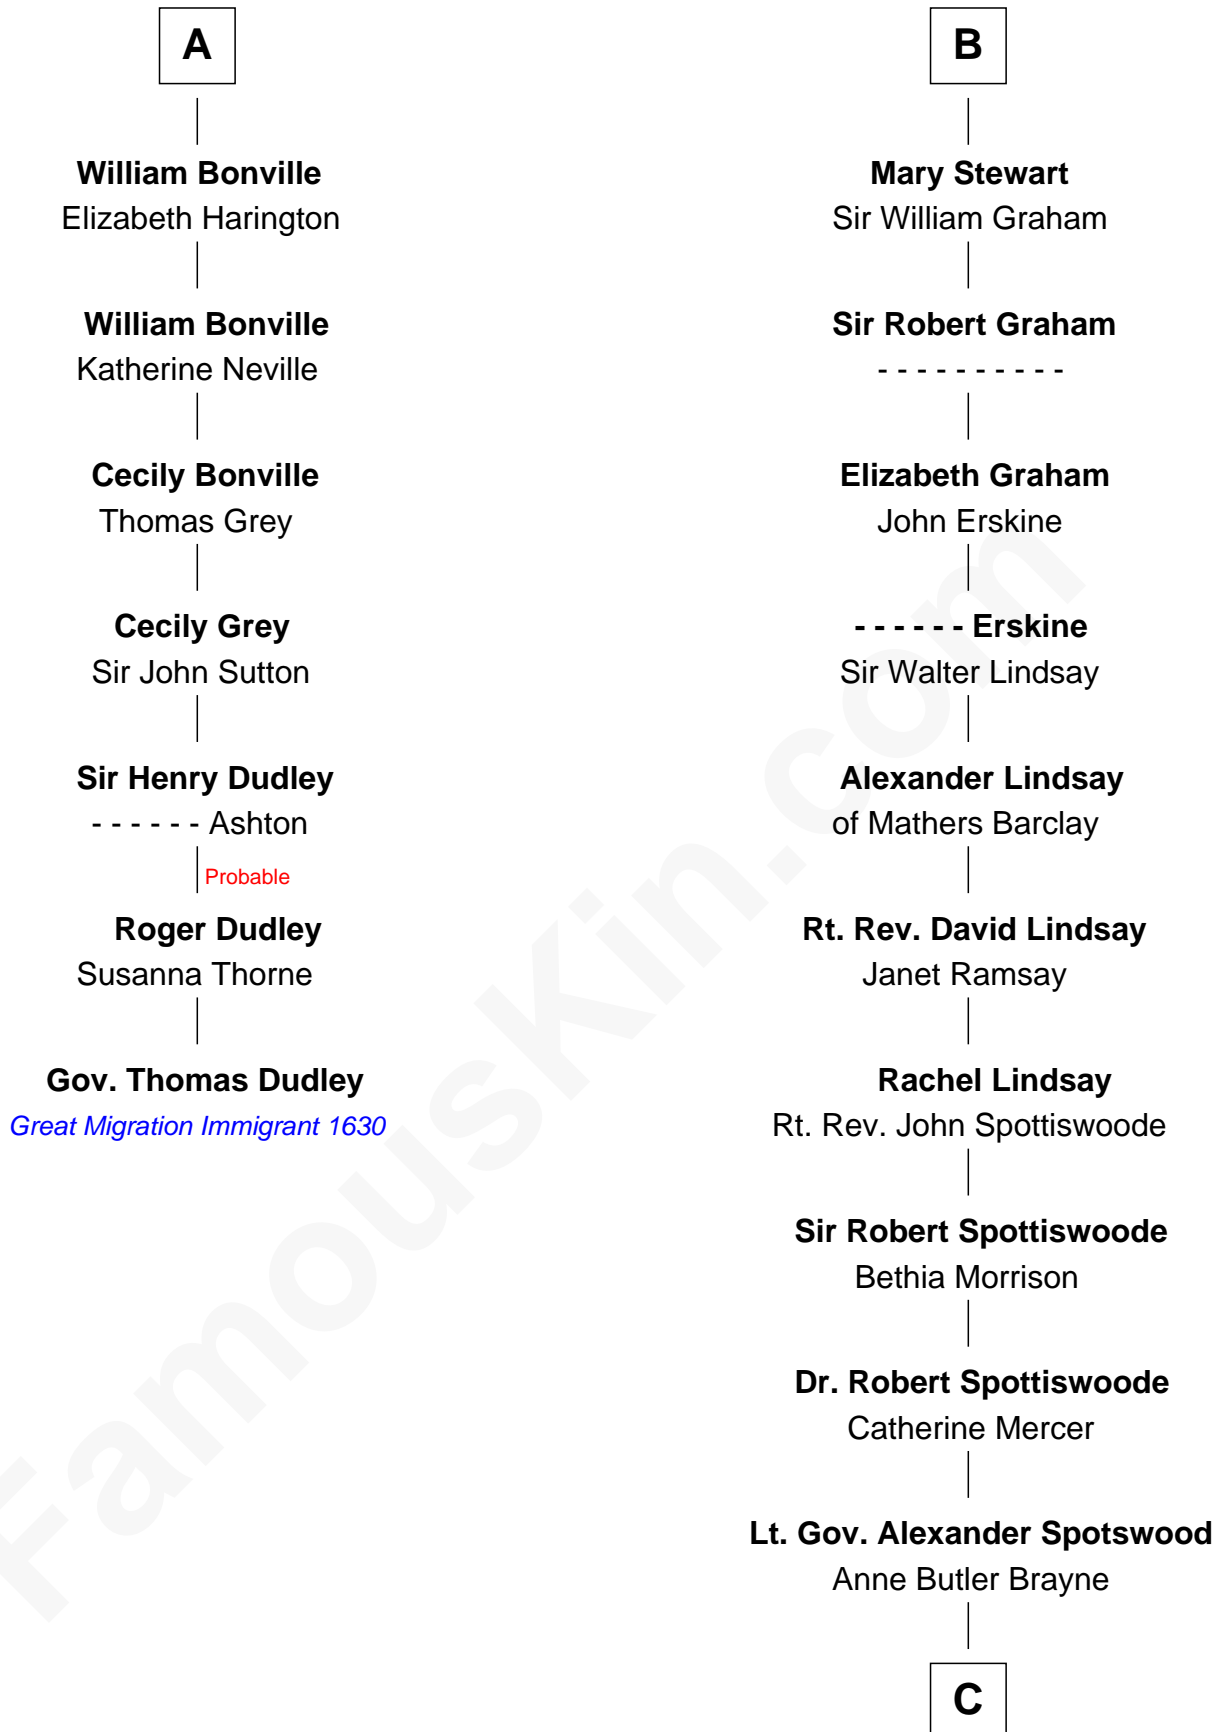

FamousKin.com

Relationship Chart of

Gov. Thomas Dudley

(1576 - 1653) Great Migration Immigrant 1630

13th cousin 8 times removed of

Helen Keller

Author and Activist

David of Huntingdon

Maud of Chester

C

Anne Catherine Spotswood

Col. Bernard Moore

Col. Alexander Spotswood Moore

Elizabeth Aylett

Mary Fairfax Moore

David Keller