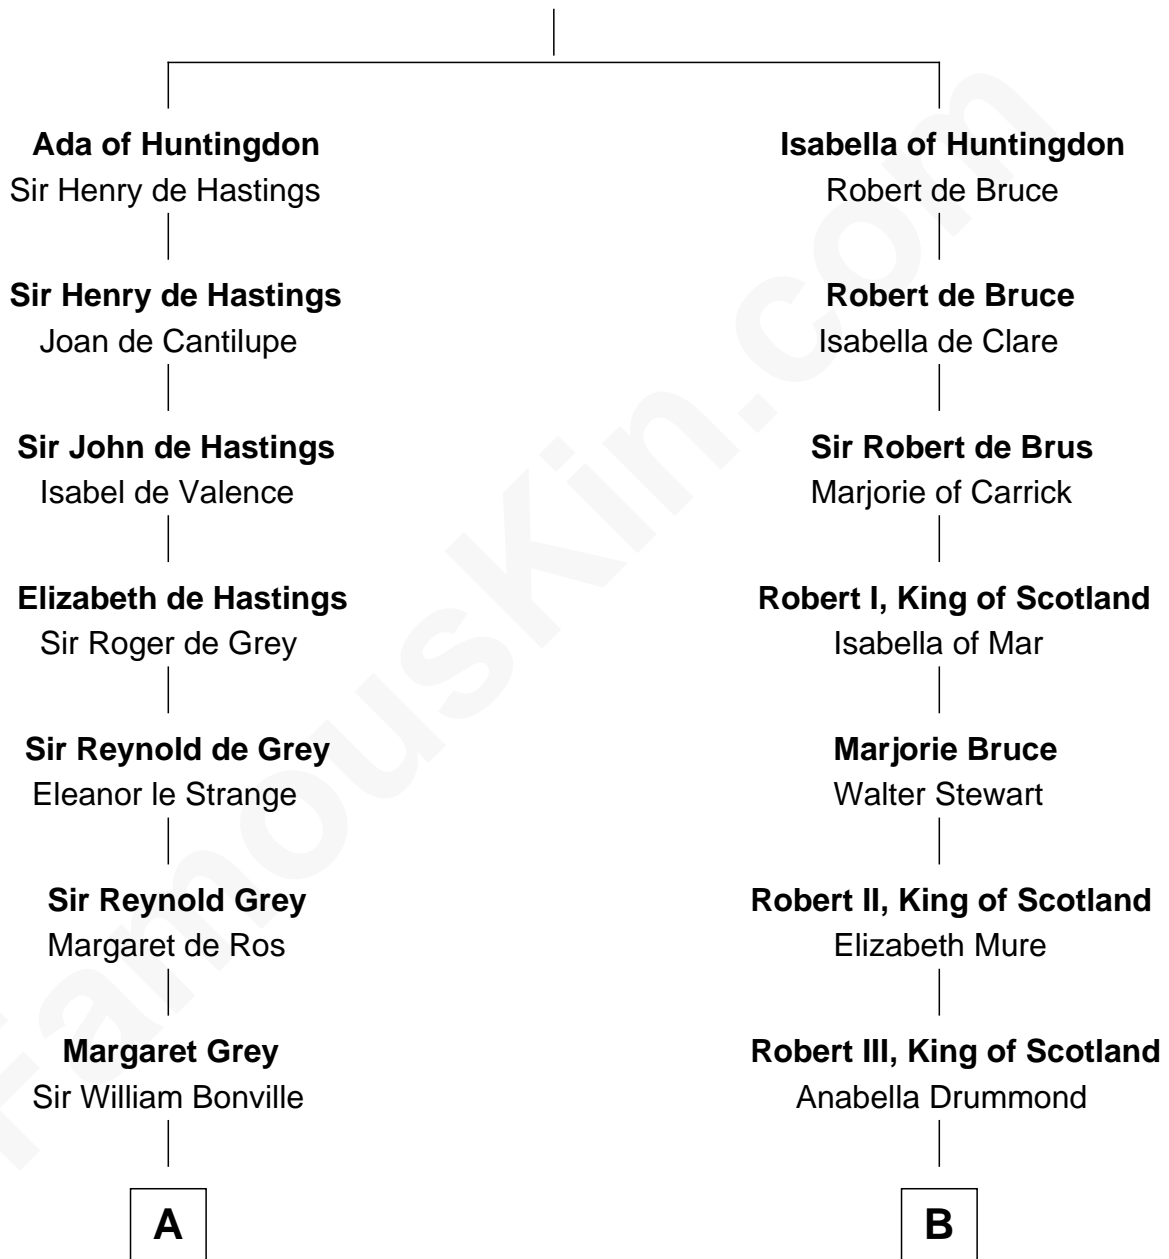

FamousKin.com

Relationship Chart of

Gov. Thomas Dudley

(1576 - 1653) Great Migration Immigrant 1630

13th cousin 8 times removed of

Helen Keller

Author and Activist

David of Huntingdon

Maud of Chester

C

Anne Catherine Spotswood

Col. Bernard Moore

Col. Alexander Spotswood Moore

Elizabeth Aylett

Mary Fairfax Moore

David Keller

Arthur Henley Keller

Kate Adams

Helen Keller

Author and Activist