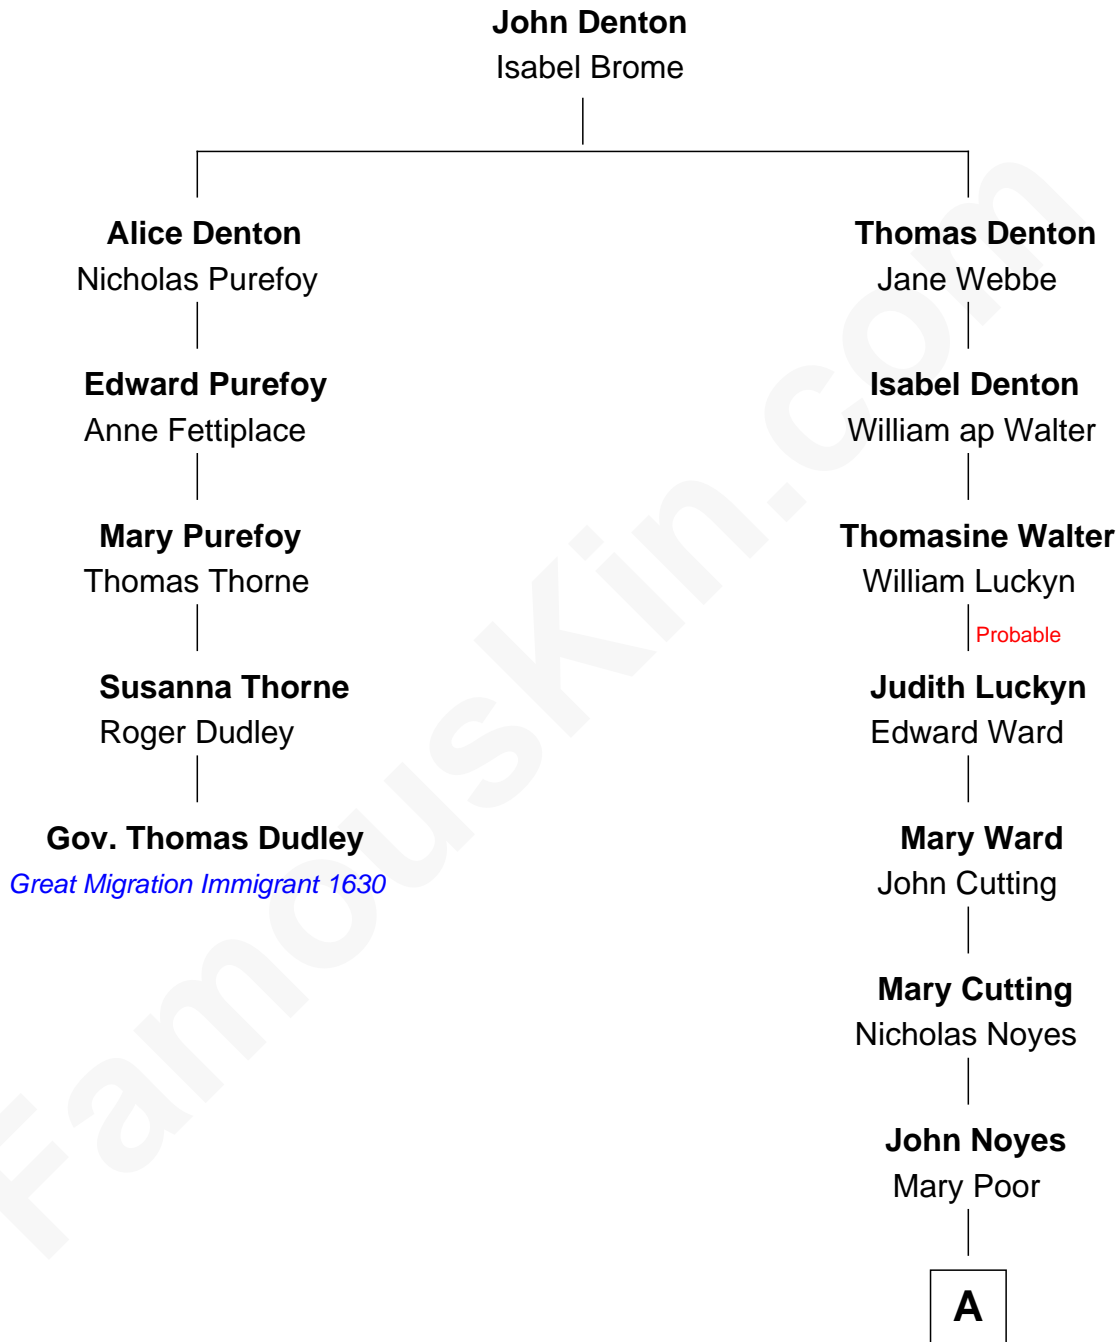

FamousKin.com

Relationship Chart of

Gov. Thomas Dudley

(1576 - 1653) *Great Migration Immigrant 1630*

4th cousin 9 times removed of

Helen Keller

Author and Activist

A

|
John Noyes

Mary Thurlo

|
Elizabeth Noyes

William Adams

|
Judith Adams

Benjamin Adams

|
Benjamin Adams

Susanna E. Goodhue

|
Charles Adams

Lucy Helen Everett

|
Kate Adams

Arthur Henley Keller

|
Helen Keller

Author and Activist