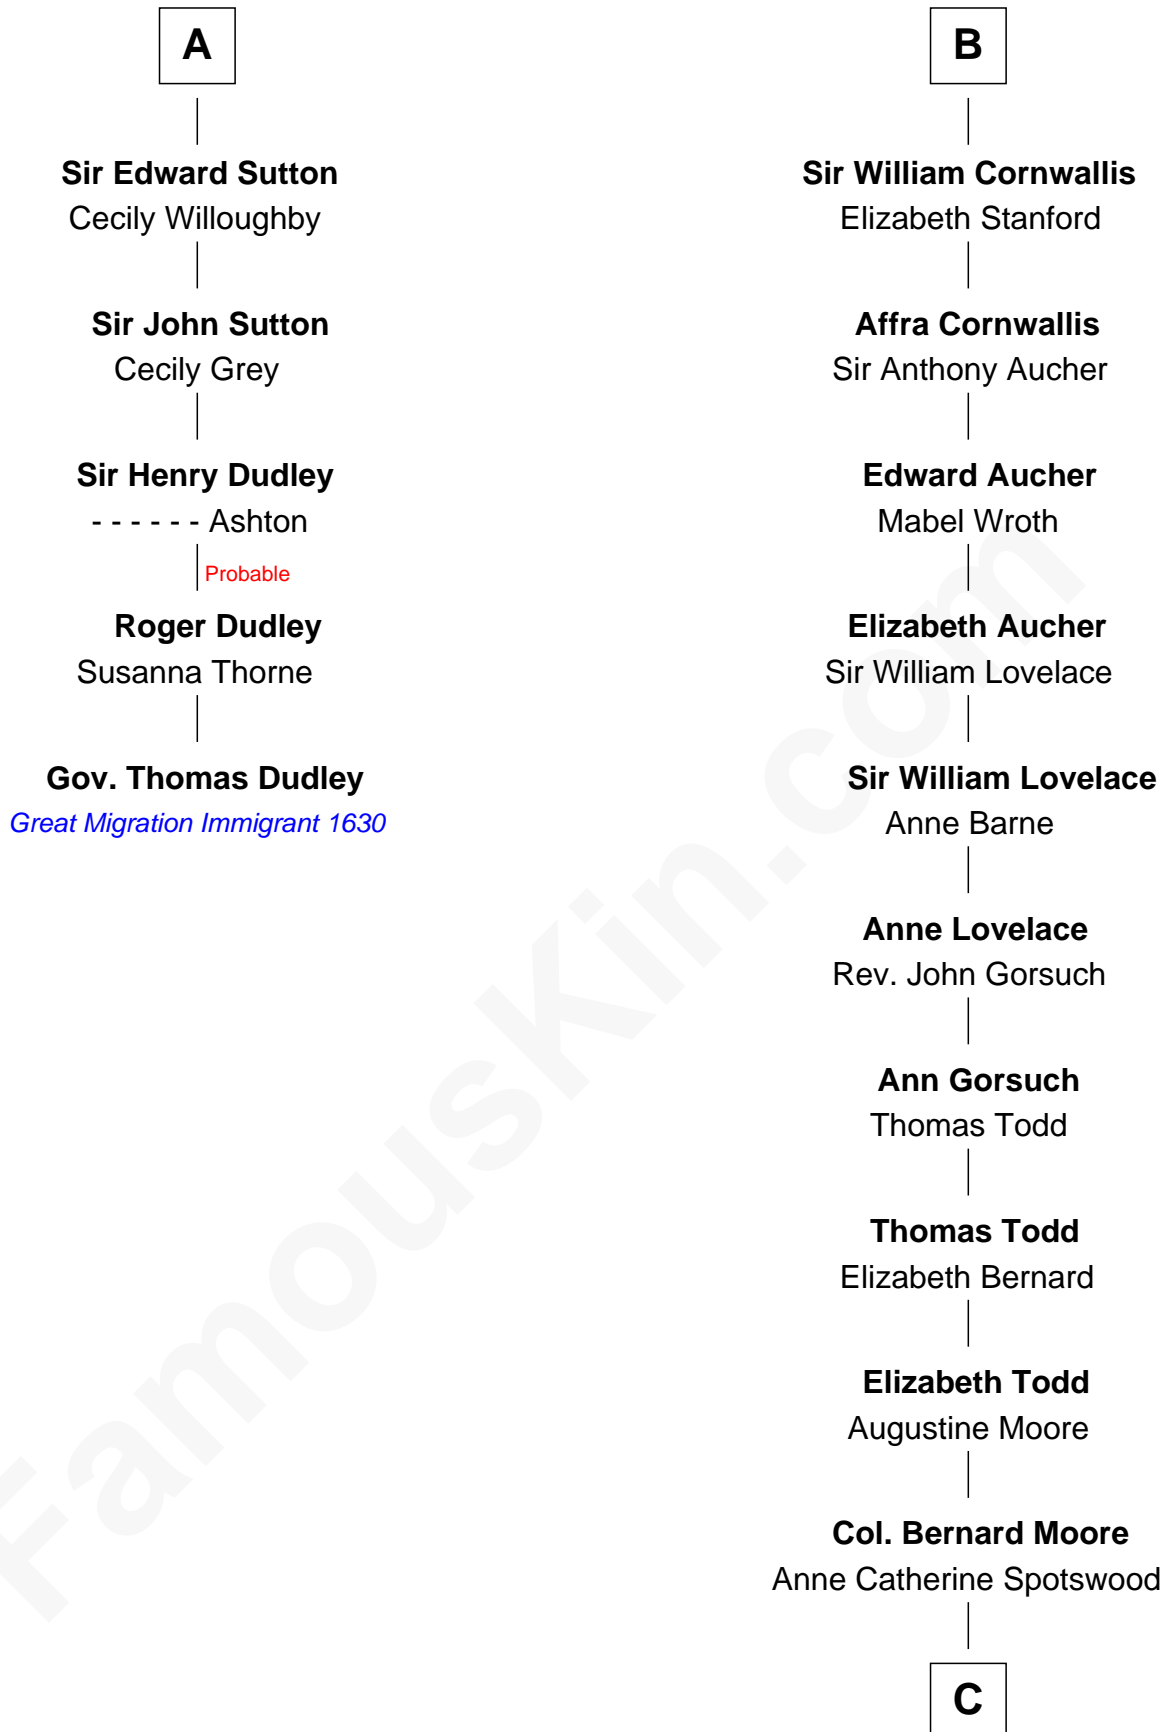

FamousKin.com

Relationship Chart of

Gov. Thomas Dudley

(1576 - 1653) Great Migration Immigrant 1630

11th cousin 9 times removed of

Helen Keller

Author and Activist

Sir Hugh le Despencer

Hugh le Despencer

Eleanor de Clare

Isabel le Despencer

Richard Fitzalan

Sir Edmund Fitzalan

Sibyl de Montagu

Philippe Fitzalan

Sir Richard Sergeaux

Philippa Sergeaux

Sir Robert Pashley

Anne Pashley

Edward Tyrrell

Philippa Tyrrell

Thomas Cornwallis

B

C

Col. Alexander Spotswood Moore

Elizabeth Aylett

Mary Fairfax Moore

David Keller

Arthur Henley Keller

Kate Adams

Helen Keller

Author and Activist