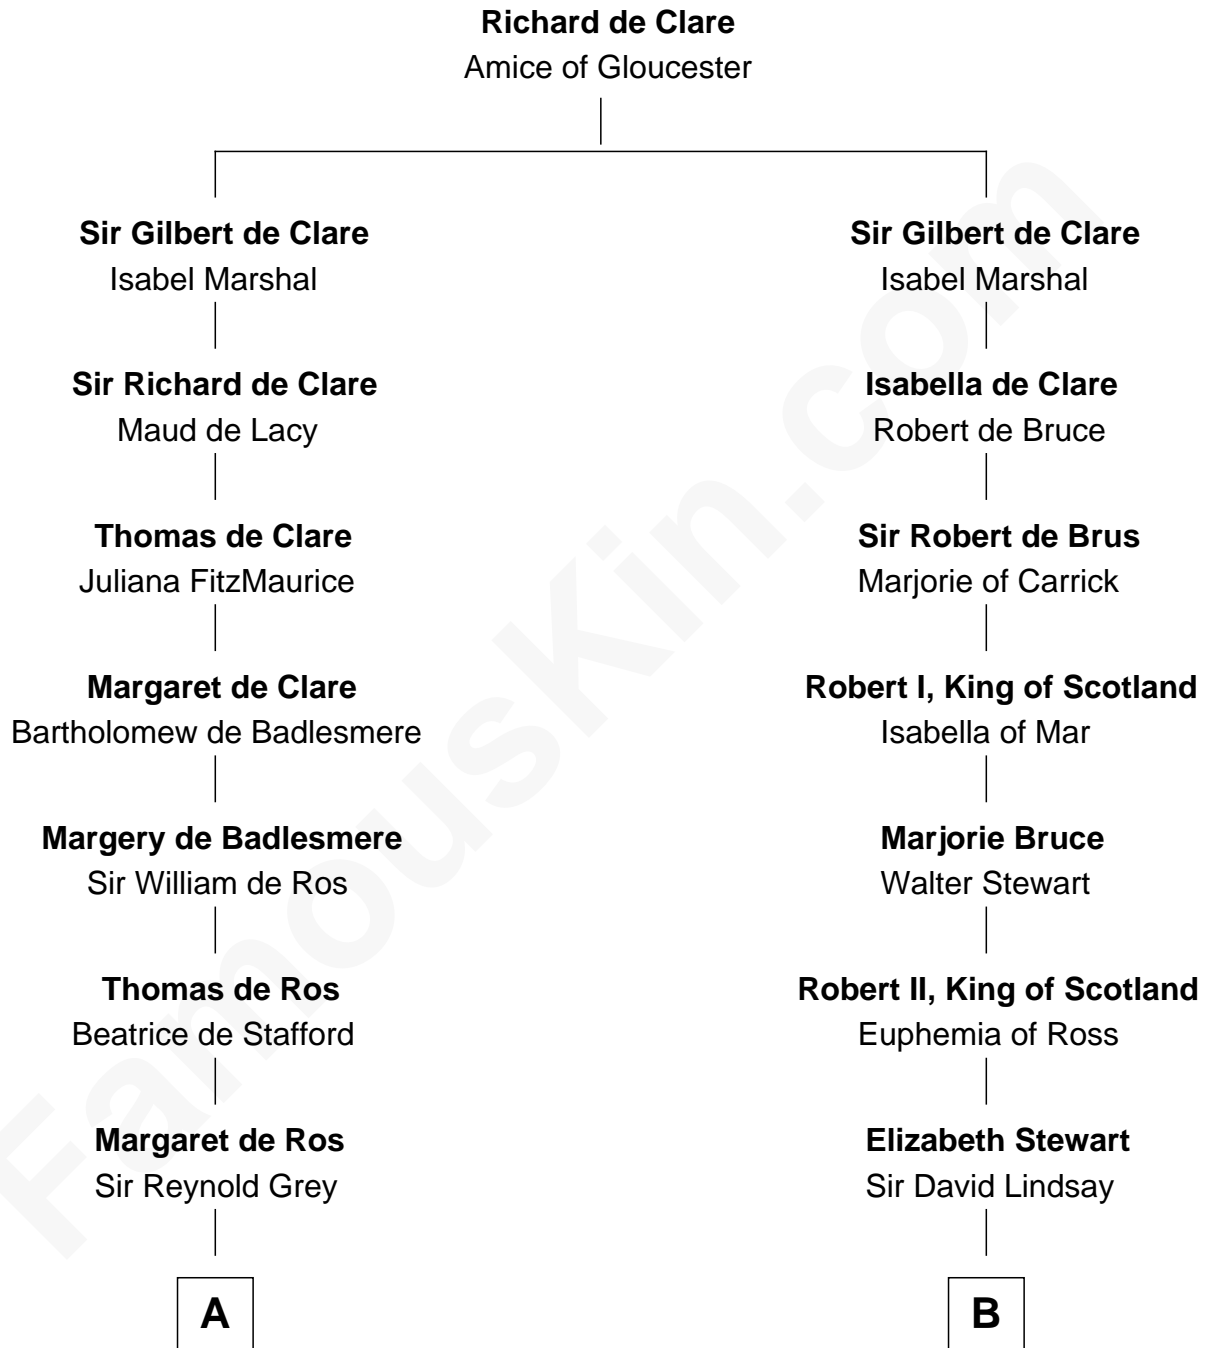

## Relationship Chart of

### Gov. Thomas Dudley

(1576 - 1653) Great Migration Immigrant 1630

14th cousin 3 times removed of

### Philip Livingston

Signer of the Declaration of Independence

**A**

**Margaret Grey**  
Sir William Bonville

**William Bonville**  
Elizabeth Harington

**William Bonville**  
Katherine Neville

**Cecily Bonville**  
Thomas Grey

**Cecily Grey**  
Sir John Sutton

**Sir Henry Dudley**  
----- Ashton

Probable

**Roger Dudley**  
Susanna Thorne

**Gov. Thomas Dudley**  
*Great Migration Immigrant 1630*

**B**

**Elizabeth Lindsay**  
Sir Robert Erskine