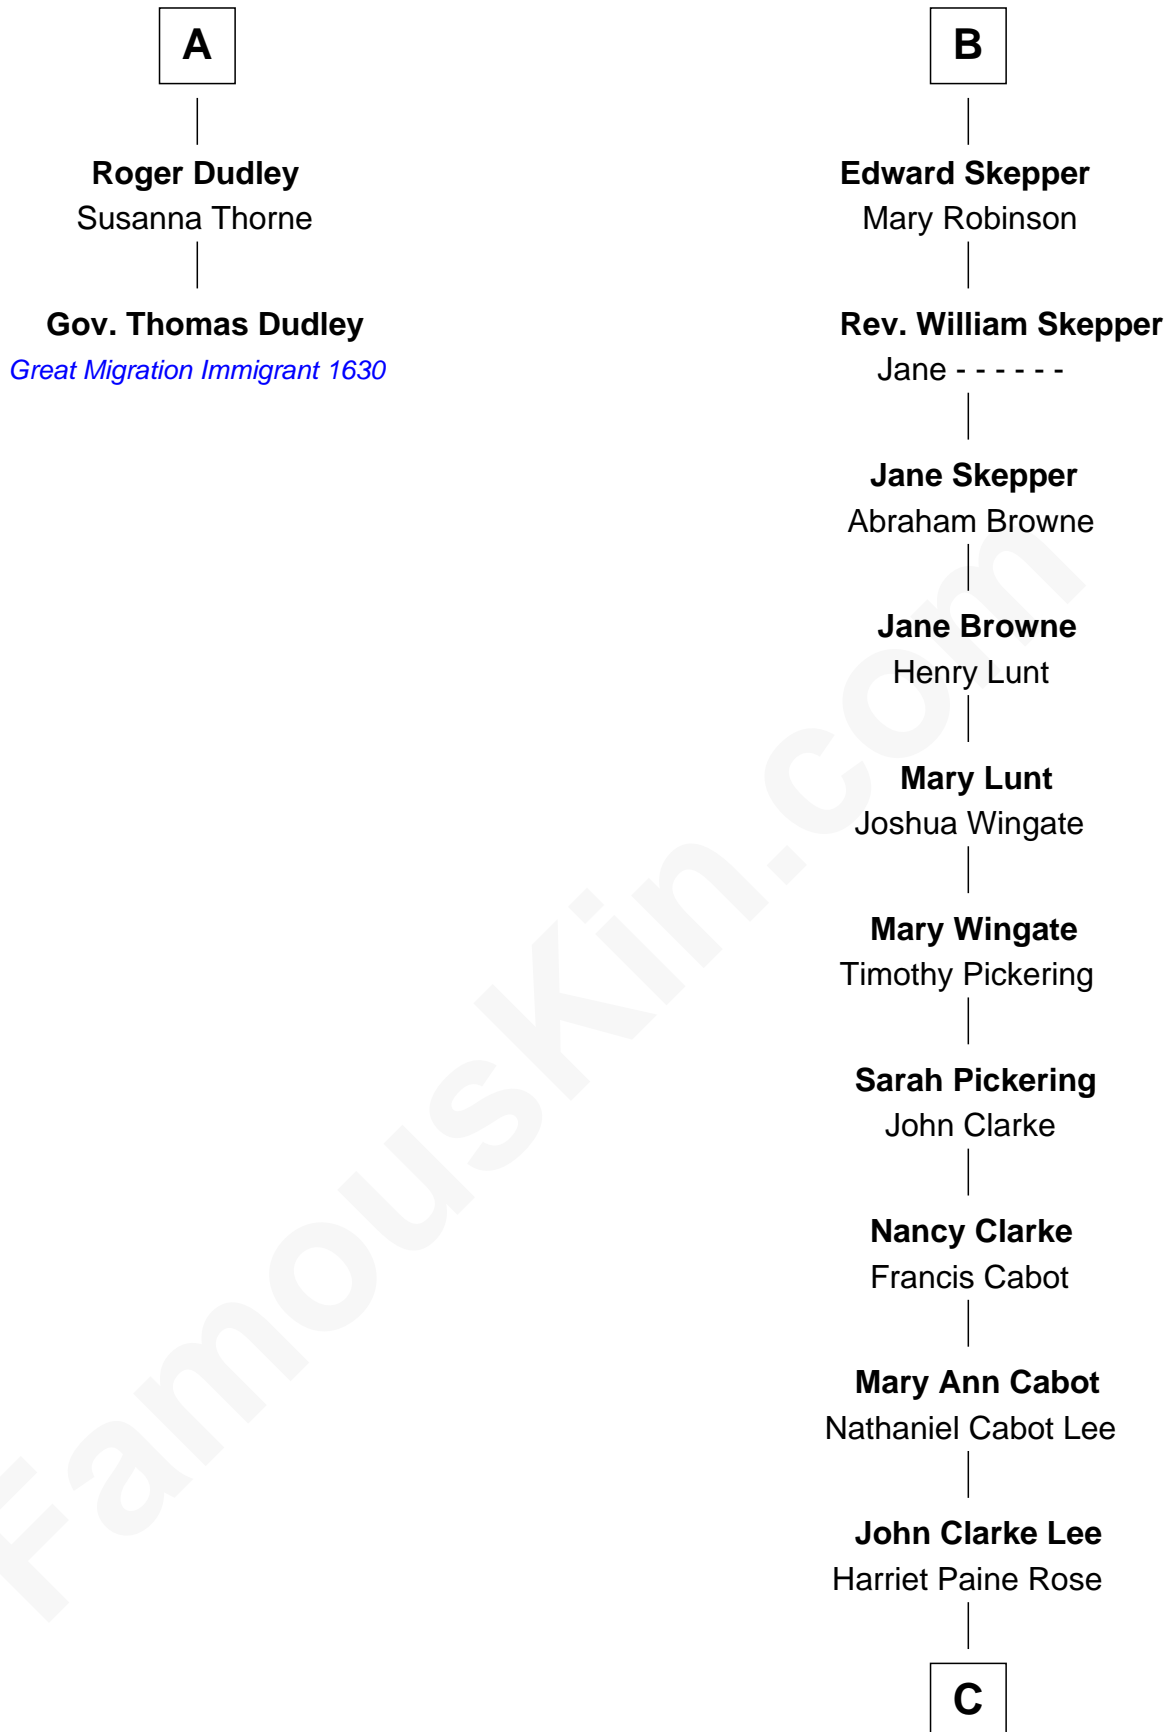

FamousKin.com

Relationship Chart of

Gov. Thomas Dudley

(1576 - 1653) Great Migration Immigrant 1630

8th cousin 11 times removed of

Leverett Saltonstall

55th Governor of Massachusetts

Sir Philip le Despencer

A

Sir Philip le Despencer

Elizabeth de Tibetot

Margery Despencer

Sir Roger Wentworth

Sir Philip Wentworth

Mary Clifford

Elizabeth Wentworth

Sir Martin de la See

Joan de la See

Sir Piers Hildyard

Isabel Hildyard

Ralph Legard

Joan Ledgard

Richard Skepper

B

C

Rose Smith Lee
Leverett Saltonstall

Richard Middlecott Saltonstall
Eleanor Brooks

Leverett Saltonstall
55th Governor of Massachusetts

FamousKin.com