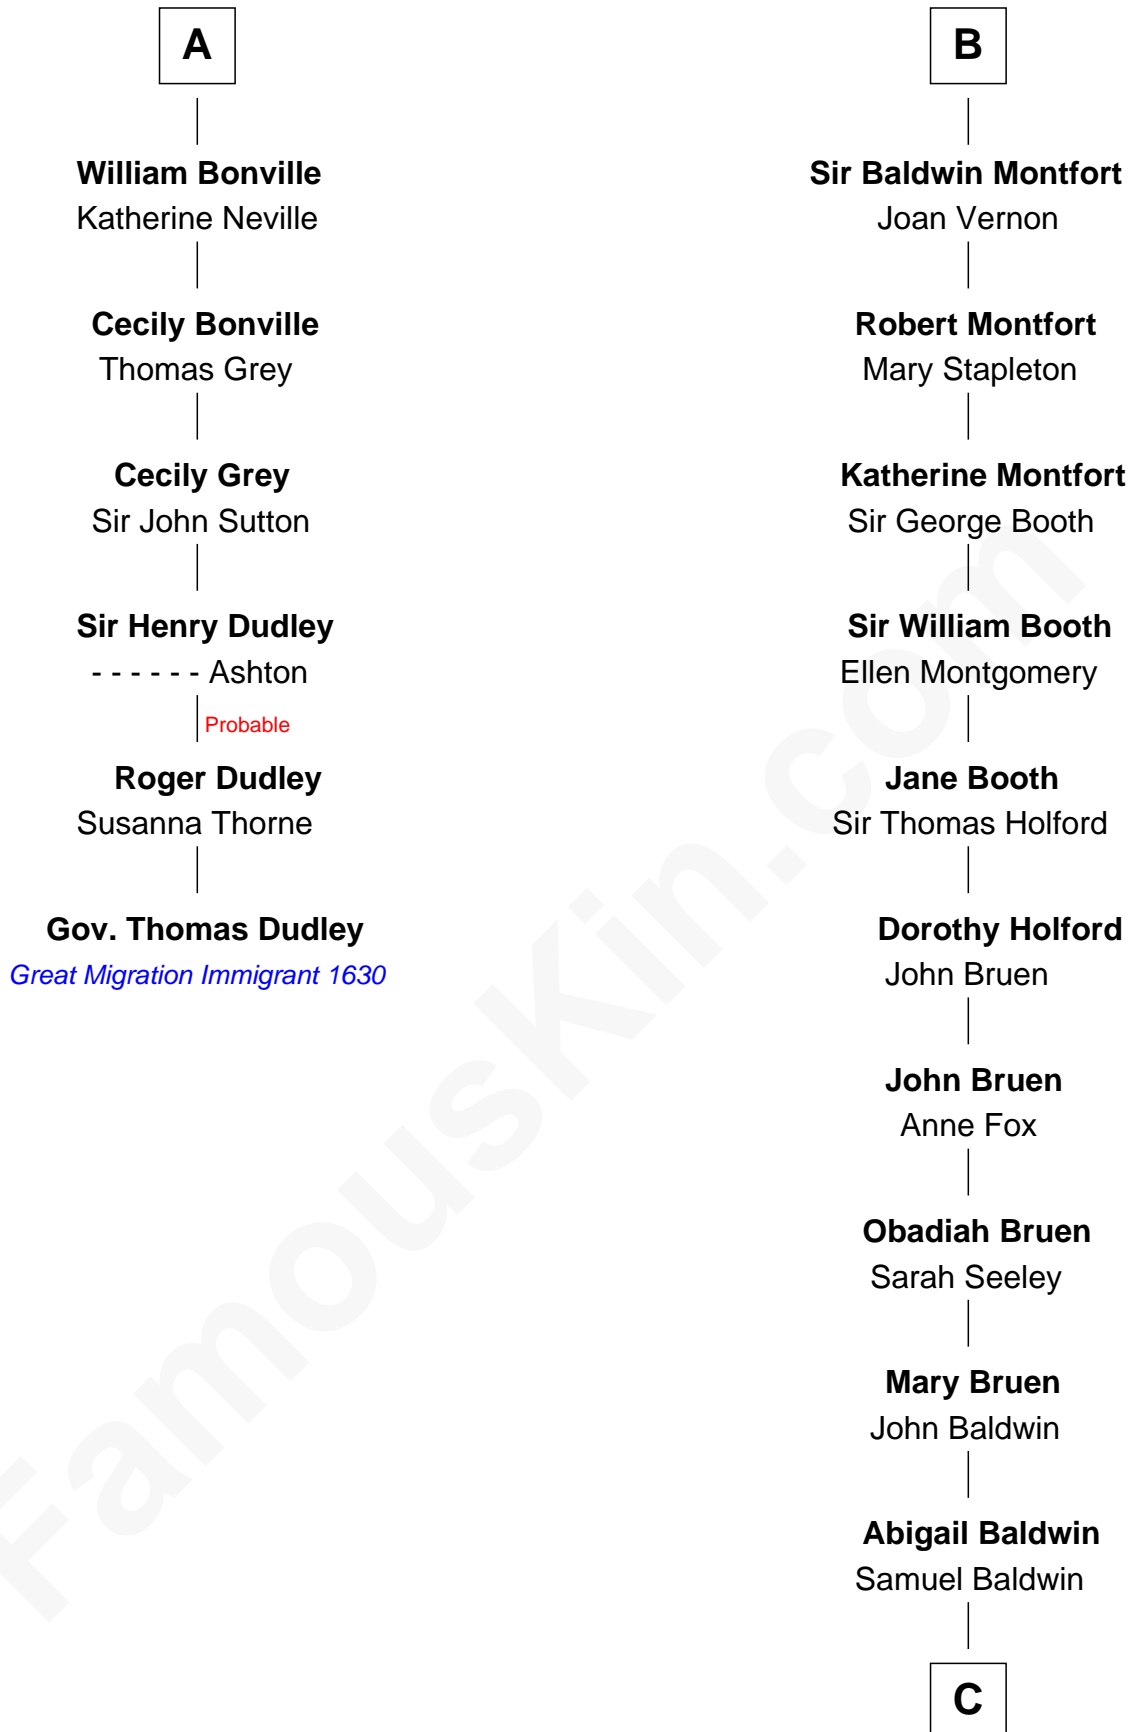

## Relationship Chart of

### Gov. Thomas Dudley

(1576 - 1653) Great Migration Immigrant 1630

12th cousin 7 times removed of

### Abraham Baldwin

Signer of the U.S. Constitution

**Sir Humphrey de Bohun**

Maud of Eu

**C**

**Timothy Baldwin**

Bathsheba Stone

**Michael Baldwin**

Lucy Dudley

**Abraham Baldwin**

*Signer of the U.S. Constitution*

FamousKin.com